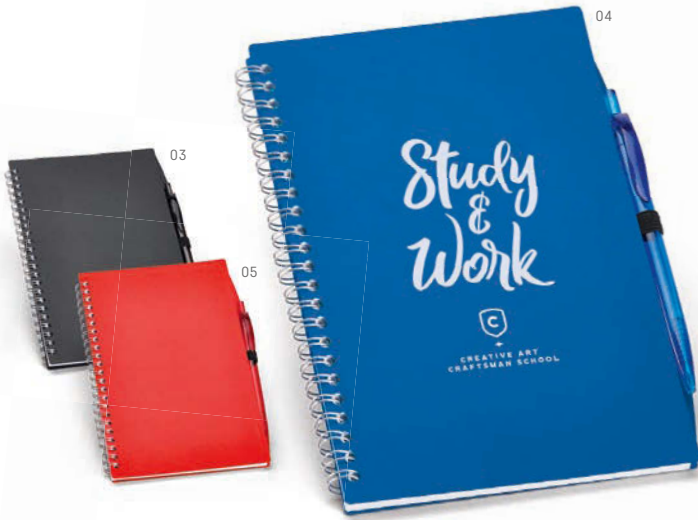

Plot Kafka

INSPIRATION AND ACTION SIDE BY SIDE!

What is the use of inspiration if you can't register it? Like a root, strategically placed elastics hold your ideas and objects. Let yourself be inspired by notepads that promise to bring your creations to life and make your projects come true. Create a plot, a story and let yourself be involved. Accept this challenge!

93732

Notepad. Imitation leather. Hardcover. With 80 lined sheets.

90 x 140 mm

TR - 55 x 90 mm

A5

93498

Notepad. Semi-rigid PP. With 70 lined sheets.
Includes ball pen.

150 x 210 mm
SR - 90 x 150 mm