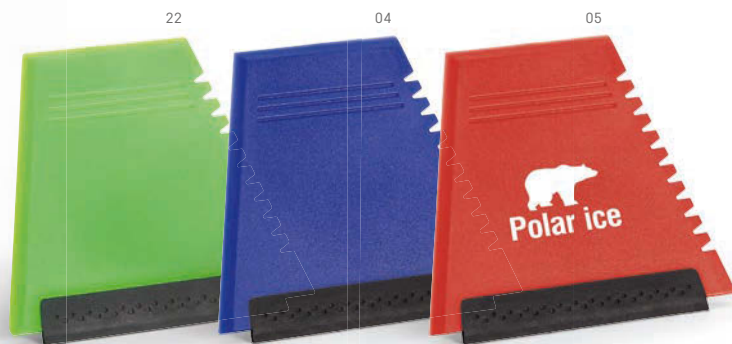

98122

Ice scraper. With glove.

± 165 x 270 x 13 mm
 / PD - 50 x 7 mm

98182

Ice scraper.

± 109 x 120 x 3 mm
 / SR - 55 x 40 mm

98123

ID tag. PVC. Ideal for luggage.