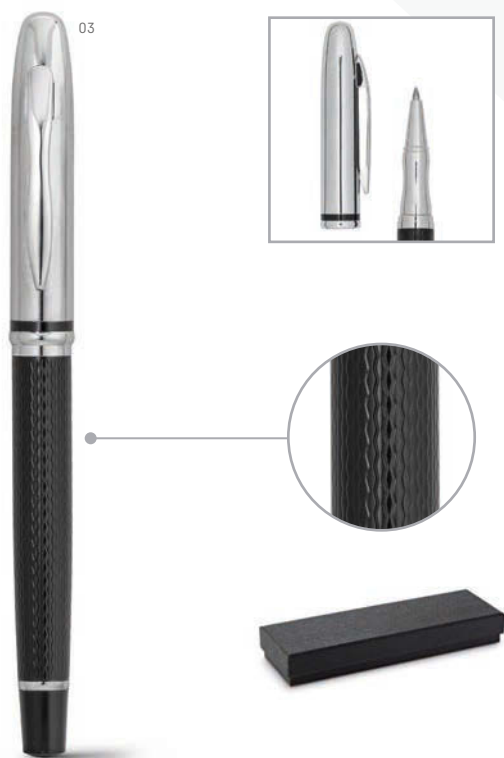

∅10 x 145 mm | Case: 170 x 70 x 30 mm
LS - 40 x 5 mm

91844 ° DOUBLETTE

Roller pen and ball pen set. Metal. With touch tip. Supplied in padded gift case.

∅10 x 133 mm | Case: 175 x 55 x 25 mm
LS - 35 x 5 mm