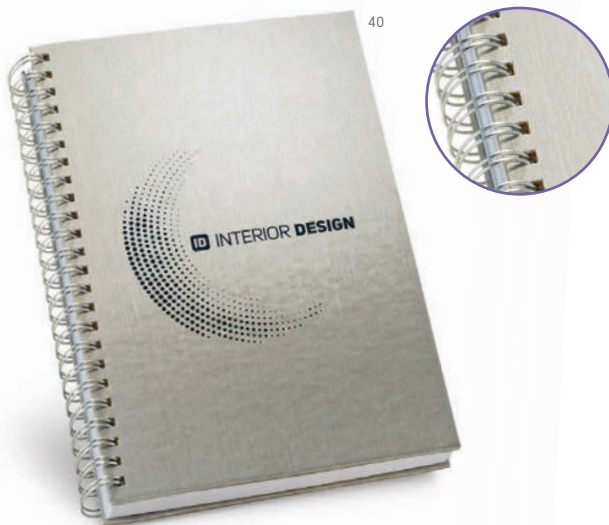

B6

93496

Notepad. Semi-rigid PP.
With 70 plain sheets.

120 x 180 mm
SR - 80 x 130 mm

A5

93472

Notepad. Hardcover. With 80 lined sheets.

137 x 210 mm
SR - 100 x 170 mm