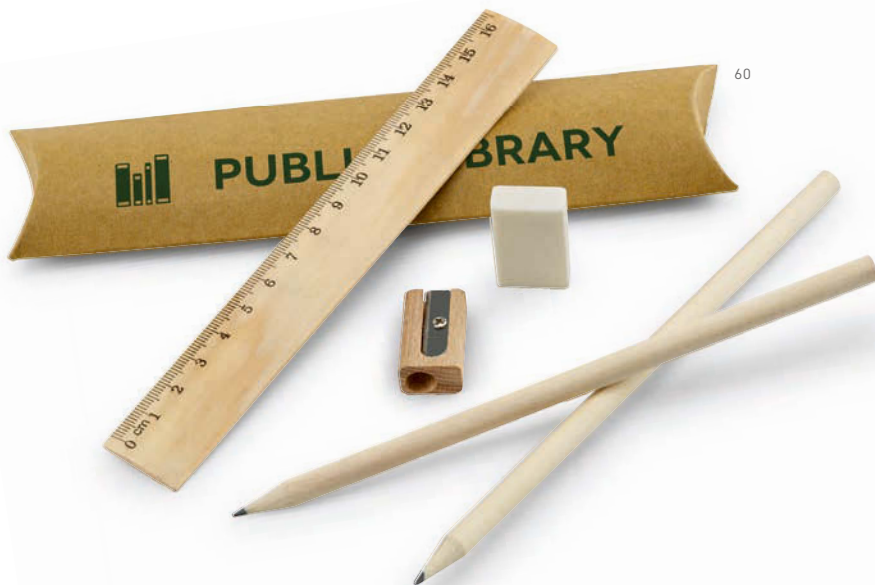

♣ PD - 10 x 45 mm

91756

Drawing set. Wood. Includes 20 cm ruler, 6 coloured pencils, 1 graphite pencil, 1 wooden pencil sharpener and 1 rubber.

☒ 220 x 43 x 32 mm

☒ LS - 190 x 20 mm

91932

Writing set. Includes 16,5 cm ruler, 2 graphite pencils, 1 rubber and 1 pencil sharpener. Supplied with cardboard pouch.