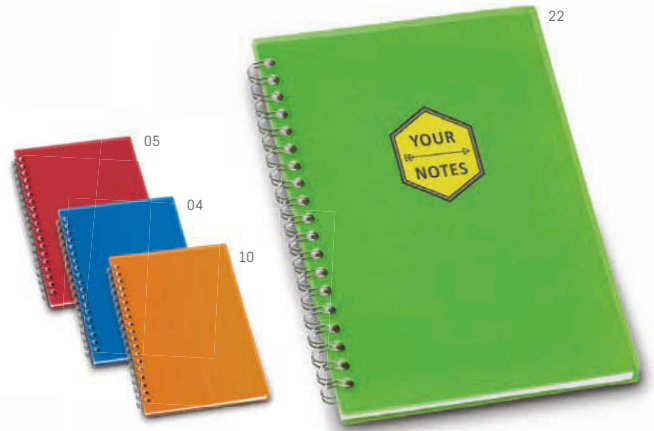

Plot Kafka

INSPIRATION AND ACTION SIDE BY SIDE!

What is the use of inspiration if you can't register it? Like a root, strategically placed elastics hold your ideas and objects. Let yourself be inspired by notepads that promise to bring your creations to life and make your projects come true. Create a plot, a story and let yourself be involved. Accept this challenge!

93732

Notepad. Imitation leather. Hardcover. With 80 lined sheets.

90 x 140 mm

TR - 55 x 90 mm

A5

93498

Notepad. Semi-rigid PP. With 70 lined sheets.
Includes ball pen.

150 x 210 mm
SR - 90 x 150 mm

B6

93496

Notepad. Semi-rigid PP.
With 70 plain sheets.

120 x 180 mm
SR - 80 x 130 mm

A5

93472

Notepad. Hardcover. With 80 lined sheets.

137 x 210 mm
SR - 100 x 170 mm