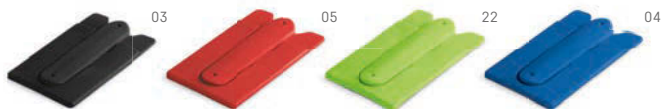

☒ 45 x 140 x 30 mm
 ↗ LS - 7 x 25 mm

97150

Loop ring support for smartphone.
ABS. With sticker on back.

⊥ 35 x 40 x 6 mm
↗ PD - 25 x 6 mm

94446

Card holder. Silicone. With lanyard and
smartphone support.

⊥ Card holder: 57 x 86 x 4 mm | Lanyard: 420 mm
↗ PD - 40 x 20 mm