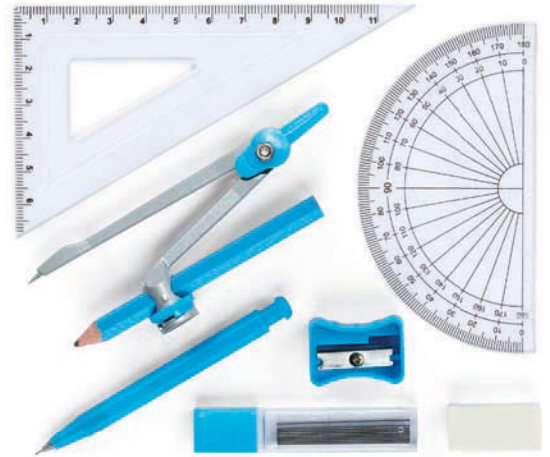

93574

School geometry set. PP box with 9 pieces:
1 compass, 1 rubber, 1 sharpener, 1 pencil,
1 mechanical pencil, 10 mines 0.5, 1 ruler,
1 set square and 1 protractor.

▮ 165 x 68 x 25 mm

▮ SR - 100 x 40 mm