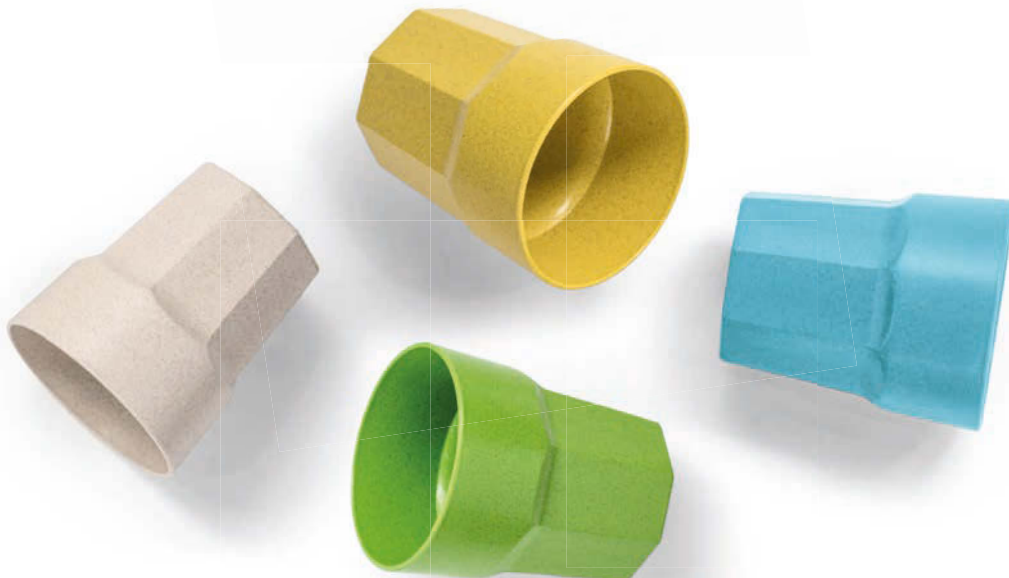

94627

Cup. Bamboo fiber and rice fiber. With silicone sleeve.
Capacity up to 300 ml.

∅ 83 x 90 mm

PD - 20 x 20 mm

94637

Cup. Rice fiber and PP. Capacity up to 400 ml.

∅ 88 x 102 mm

PD - 20 x 40 mm