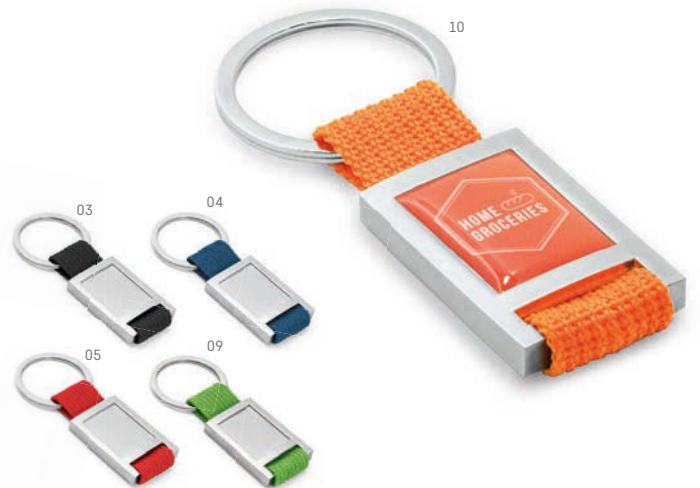

93369

Keyring. Metal and webbing. With dome slot. Supplied in gift box.

☒ 27 x 61 x 5 mm
⚡ DM - 20 x 25 mm