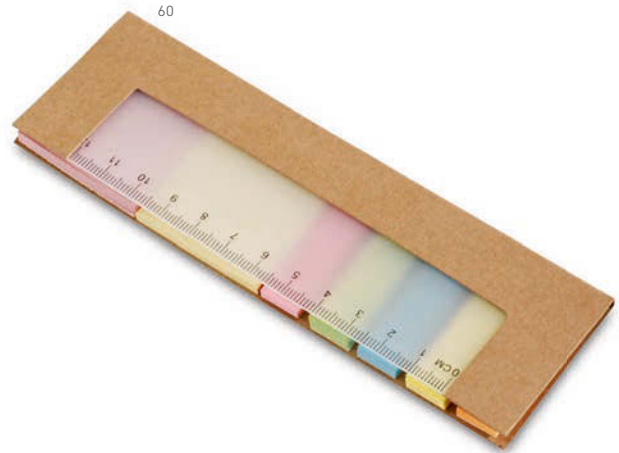

93448

Sticky notes set. Cardboard. 7 sets: 25 sheets each. With 12 cm ruler with printed scale.

- ▮ 159 x 50 x 3 mm
- ✂ SR - 130 x 12 mm