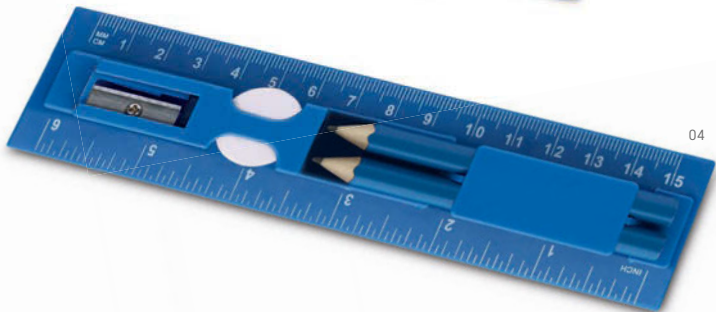

22

06

13

93575

School geometry set. PP box with 3 pieces:
1 compass, 1 mechanical pencil and 10 mines 0.5.

▮ 128 x 42 x 20 mm

♣ PD - 50 x 10 mm

08

04

93566

Writing set. PS. Includes 15 cm ruler, 2 pencils,
1 rubber and 1 pencil sharpener.

▮ Ruler: 157 x 42 x 15 mm

♣ PD - 30 x 10 mm