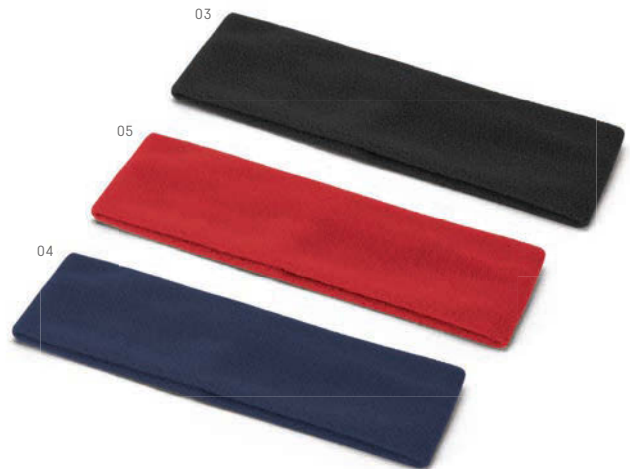

99018

Beanie. Polar fleece: 220 g/m².

± 295 x 230 mm
/ TR - 90 x 50 mm

99020

Headband. Polar fleece: 220 g/m².

± Ø580 x 80 mm
/ TR - 150 x 50 mm

99021

Multifunction bandana. Microfiber: 130 g/m².

± 250 x 470 mm
/ TR - 150 x 150 mm