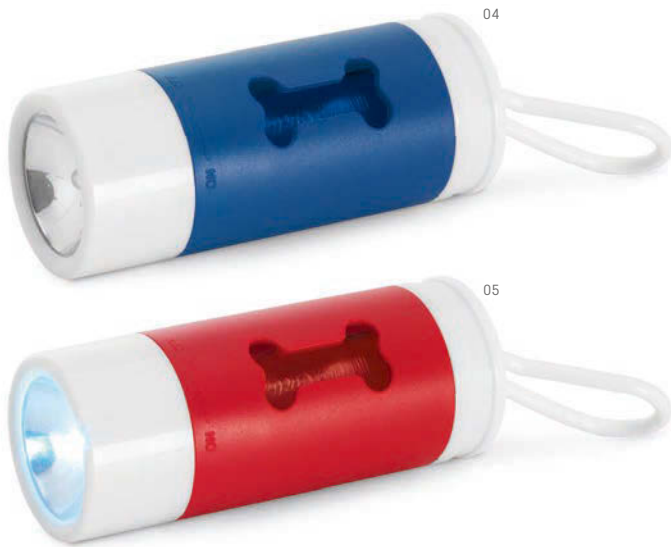

98001

4-in-1 game set. In wooden box.

⊞ 190 x 138 x 31 mm

⚡ LS - 100 x 150 mm

98000

7-in-1 game set. In wooden box with velvet base.

⊞ 265 x 265 x 47 mm

⚡ SR - 100 x 15 mm