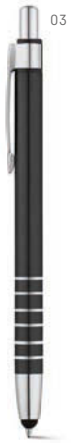

91629 ° HALOS

Ball pen. Aluminium. With touch tip.

∅ 9 x 138 mm

LS - 50 x 5 mm

91646 ° BETA TOUCH

Ball pen. Aluminium. With touch tip.

∅ 10 x 138 mm

LS - 55 x 5 mm