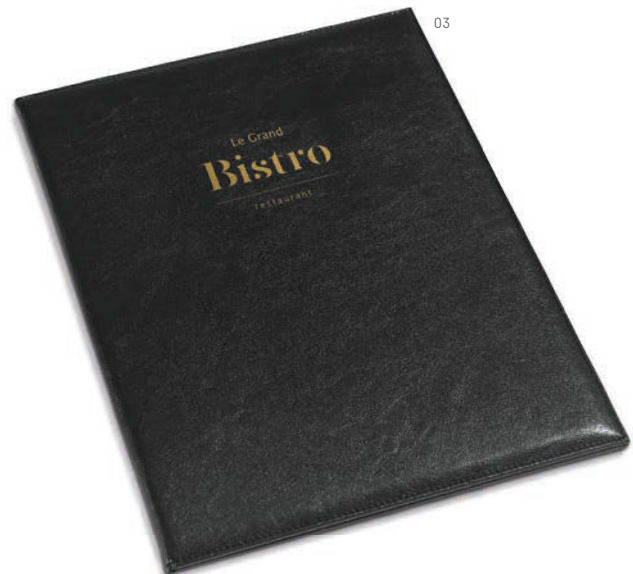

92061

Bill holder. Imitation leather. Ball pen not included.

☒ 125 x 181 x 7 mm

✂ HS - 80 x 40 mm

92053

Menu cover. Imitation leather.

☒ 235 x 315 x 9 mm

✂ HS - 100 x 50 mm