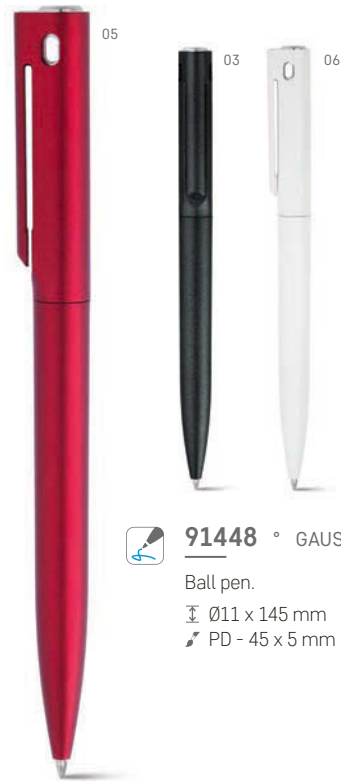

91448 ° GAUSS

Ball pen.

∅ 11 x 145 mm

PD - 45 x 5 mm