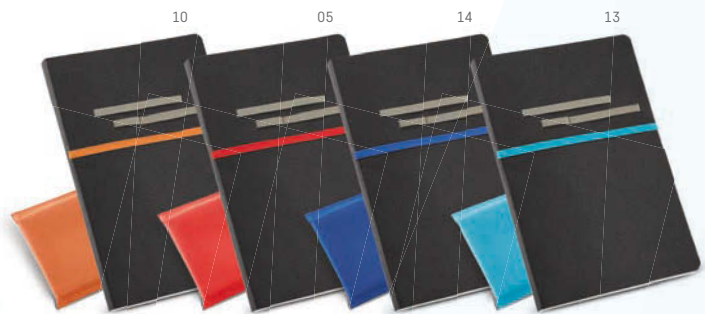

93713 • ROOTS hidea™ design

- A5 Notepad. Imitation leather. With 96 plain sheets. Supplied in non-woven pouch. Ball pen not included.
- $\boxtimes$ 140 x 210 mm | Pouch: 185 x 240 mm
- $\nearrow$ HS - 80 x 30 mm