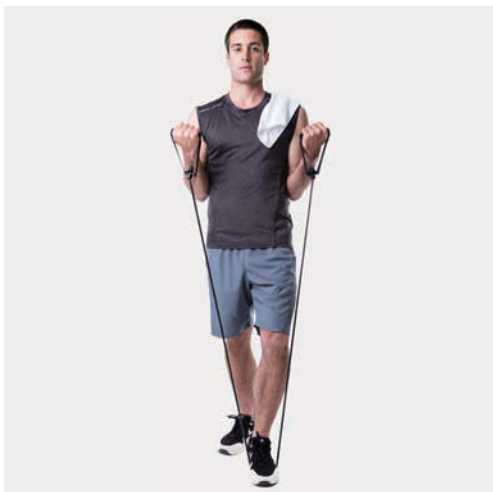

Volleyball.

Size 5

TR - 60 x 35 mm

98086

Fitness set. Includes elastic and skipping rope.
Supplied with 190T pouch.

- ☒ Pouch: 210 x 270 mm
- ☒ TR - 150 x 150 mm

98075

Badminton rackets. Supplied with non-woven pouch.