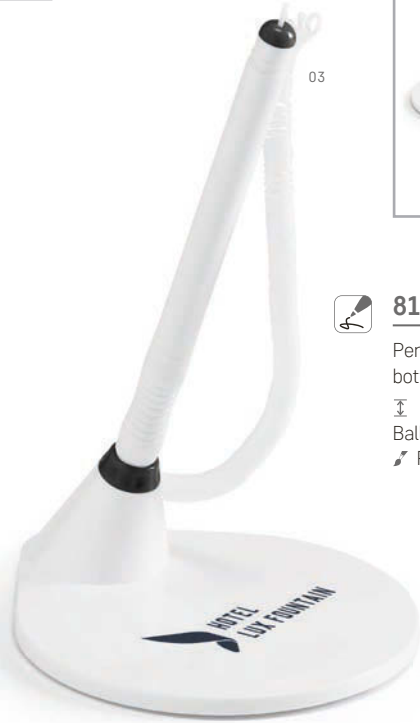

91499 ° MARS CRYSTAL

Ball pen.
 ∓ Ø10 x 140 mm
 ♻️ SRC - 40 x 24 mm

91498 ° MARS

Ball pen.
 ∓ Ø10 x 140 mm
 ♻️ SRC - 60 x 15 mm

81160 ° SLIM BK
Ball pen. Rubber finish grip.
∓ Ø10 x 145 mm
▸ PD - 40 x 5 mm

91247 ° SLIM
Ball pen. Rubber finish grip.
∓ Ø10 x 145 mm
▸ PD - 40 x 5 mm

91635 ° AERO
Ball pen. With rubber finish grip.
∓ Ø10 x 140 mm
▸ SRC - 45 x 12 mm

81150 ° SLOPE

Pen with holder. ABS. Sticker on the bottom, to secure the item.