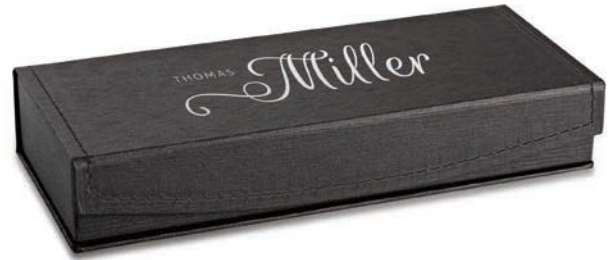

91969

Case for 1 ball pen. Cardboard.
With velvet pillow.

▮ 170 x 50 x 28 mm
♣ SR - 140 x 35 mm