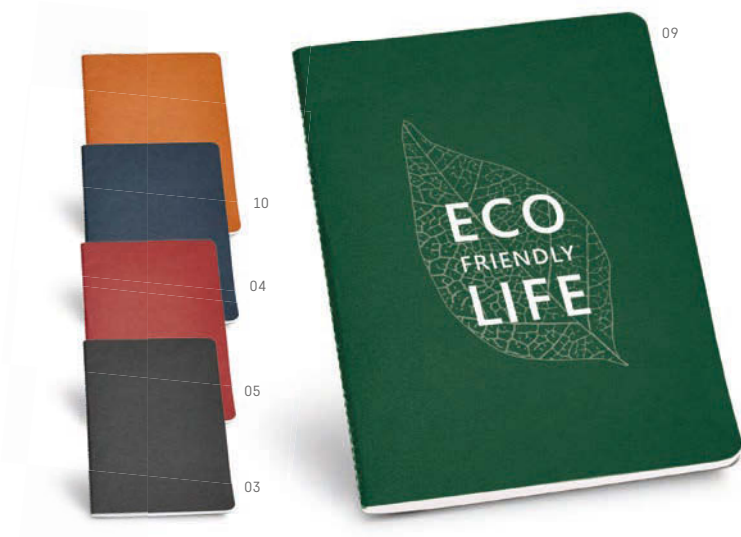

▮ 78 x 105 x 11 mm
 ↗ SR - 50 x 80 mm

A7

93476

Notepad. Semi-rigid PP. With 80 plain sheets.

▮ 78 x 108 mm
 ↗ SR - 30 x 60 mm

93710

Notepad. Semi-rigid PP. With 40 recycled plain sheets.

▮ 70 x 80 mm
 ↗ SR - 50 x 50 mm