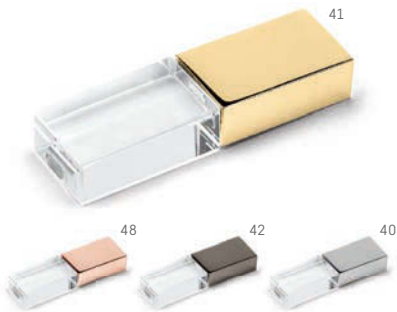

97595

UDP flash drive.
 60 x 18 x 10 mm

97504

Mini UDP flash drive.
 39 x 15 x 7 mm

97421

UDP flash drive.
 40 x 20 x 8 mm

87504

UDP flash drive. Aluminium.
 Any Pantone® colour starting
 at 1.000 pcs.
 57 x 24 x 3 mm