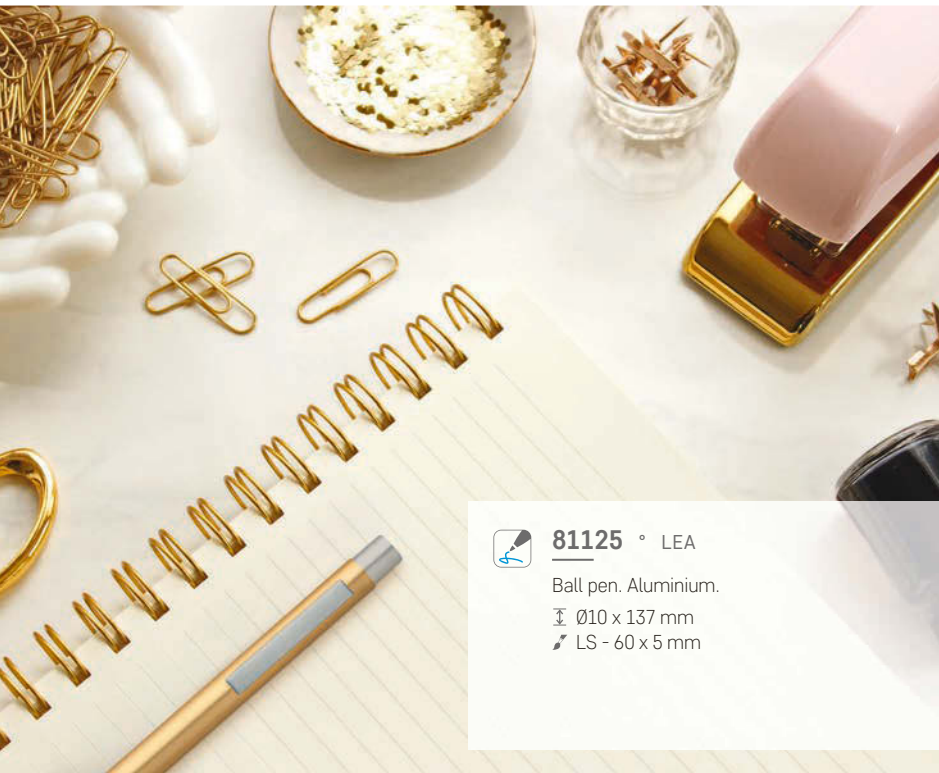

∅ 9 x 140 mm
 LS - 90 x 5 mm

91334 ° BREL

Ball pen. Aluminium.

∅ 11 x 137 mm
 LS - 70 x 5 mm

81143 ° MATCH

Ball pen. Aluminium and ABS. Metallic finish.

∅ 11 x 142 mm

PD - 50 x 5 mm