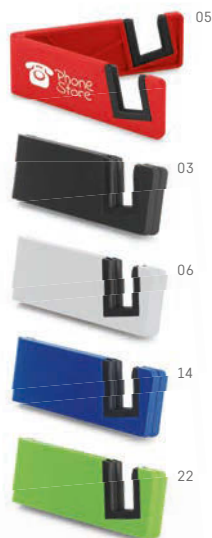

┆ 19 x 55 x 9 mm
 ↗ PD - 8 x 15 mm

93355

Keyring. With phone holder and screen cleaner.

┆ 20 x 48 x 13 mm
 ↗ PD - 25 x 10 mm

97320

Touch tip. ABS.

┆ 27 x 62 x 2 mm
 ↗ PD - 25 x 11 mm

97367

Phone holder. ABS and TPR.

┆ Closed: 89 x 30 x 9 mm
 ↗ SR - 45 x 25 mm

97307

Touch tip. With LCD screen cleaner.

┆ 62 x 30 x 12 mm
 ↗ PD - 35 x 12 mm

connecting USB you

FIND OUT MORE ON P. 456

**CONNECTED TO
YOUR BRAND!**