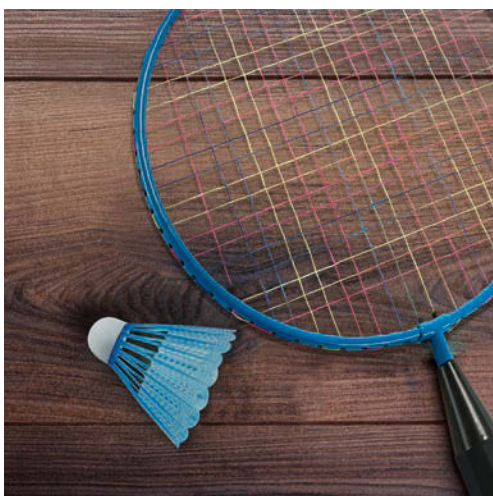

Volleyball.

Size 5

TR - 60 x 35 mm

98086

Fitness set. Includes elastic and skipping rope.
Supplied with 190T pouch.

- ☒ Pouch: 210 x 270 mm
- ☒ TR - 150 x 150 mm

98075

Badminton rackets. Supplied with non-woven pouch.