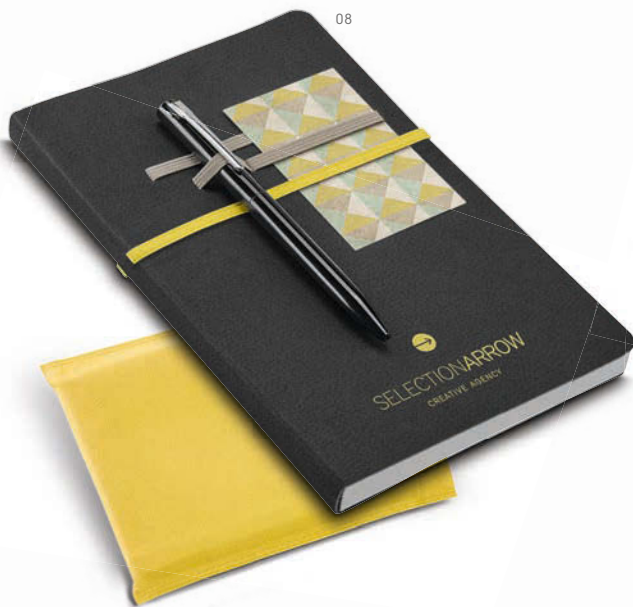

93713 • ROOTS hidea™ design

- A5 Notepad. Imitation leather. With 96 plain sheets. Supplied in non-woven pouch. Ball pen not included.
- $\boxtimes$ 140 x 210 mm | Pouch: 185 x 240 mm
- $\nearrow$ HS - 80 x 30 mm