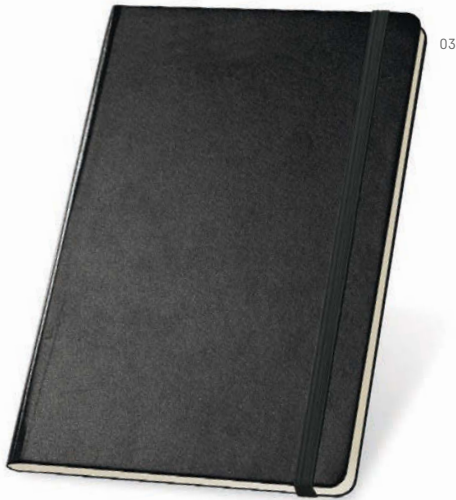

A5 **93470**

Notepad. Hardcover. With inner pocket and 80 ivory plain sheets.

137 x 210 mm
UV - 100 x 190 mm

pocket **93471**

Notepad. Hardcover. With inner pocket and 80 ivory plain sheets.

97 x 145 mm
UV - 60 x 120 mm

A5 **93775**

Notepad. Hardcover. With inner pocket and 80 ivory plain sheets.

137 x 210 mm
UV - 100 x 190 mm

A5 **93494**

Notepad. Hardcover. With inner pocket and 80 ivory lined sheets.

137 x 210 mm
UV - 100 x 180 mm