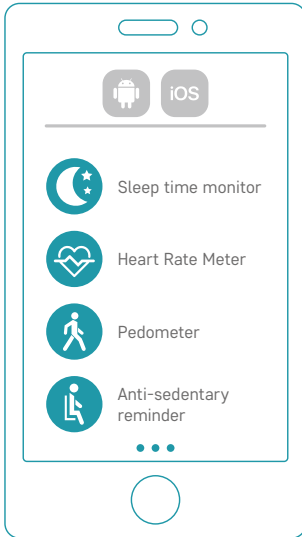

▮ 100 x 225 x 100 mm | Box: 110 x 235 x 105 mm
 ↗ PD - 50 x 12 mm

Adaptable to any smartphone

Adjustable lenses

94743

OFFICE
 PG. 32

97087

Virtual reality glasses. ABS. Adjustable with side and top elastics. Adjustable lenses. For smartphones from 4.7" a 6". Compatible with Android and iOS. App download on Play Store and AppStore.

▮ 200 x 130 x 110 mm
 ↗ PD - 55 x 15 mm

Removable display for charging

97425

Smart bracelet. Silicone and ABS. With OLED touch screen and bluetooth transmission. Notifications for phone calls, written messages, and reminders of tasks and activities. Functions: clock, calendar, alarm clock, pedometer, distance meter, calorie counter, heart rate and blood pressure meter, sleep time monitoring, anti-sedentary warning, anti-loss alarm and remote control for camera. Autonomy up to 15 days. Flexible wristband, adjustable up to 9 positions. Includes USB cable for charging. Compatible with Android and iOS. App download in Play Store and AppStore. Supplied in gift box.

± 20 x 240 x 9 mm | Box: 78 x 103 x 24 mm
 ⚡ PD - 40 x 7 mm

97424

Smart watch. Silicone. With OLED touch screen and bluetooth transmission. Notification for phone calls and written messages. Functions: clock, calendar, alarm clock, stopwatch, pedometer, sleep time monitoring, thermometer, barometer, access to call history and contact list, handsfree kit and connection to playlist on the mobile phone. Autonomy up to 15 h. Flexible wrist strap, adjustable up to 11 positions. Includes USB/micro USB cable for charging. Compatible with Android and iOS. App Download in Play Store (iOS devices do not require app). Supplied in gift box.