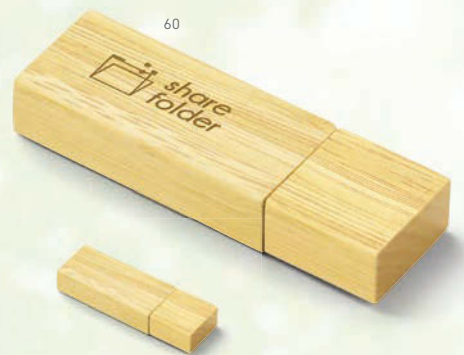

03

97334

Ball pen and USB flash drive set. NEO aluminium ball pen with silicone touch tip. ABS flash drive with aluminium clip. Capacity: 4GB. In gift box.
∅ Ball pen: 10 x 138 mm | USB: 55 x 17 x 10 mm |
Box: 92 x 175 x 22 mm
LS - 45 x 5 mm

97535

USB flash drive. Bamboo. Capacity: 4GB.
∅ 60 x 19 x 10 mm | Box: 90 x 40 x 22 mm
SR - 35 x 14 mm

60

97545 / 97548 / 97549

USB flash drive.

97545: capacity 2GB, colours 03, 04 and 44

97548: capacity 4GB, colours 03, 04, 05, 06, 10, 11, 13, 22 and 44