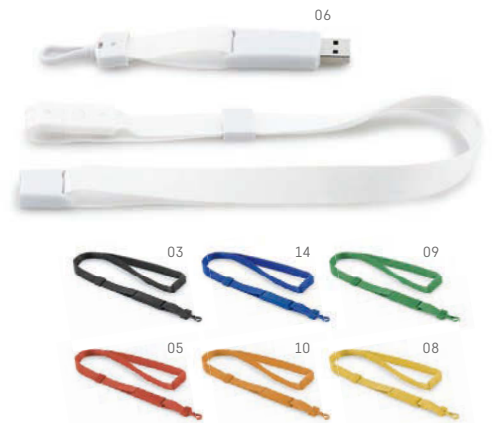

± 80 x 51 x 25 mm

X7007

USB flash drive. PVC. Any special model available starting at 250 pcs.

97580

USB flash drive. Any Pantone® colour starting at 500 pcs.
 34 x 52 x 7 mm

97664

USB flash drive bracelet. Any Pantone® colour starting at 250 pcs.
 219 x 20 x 9 mm