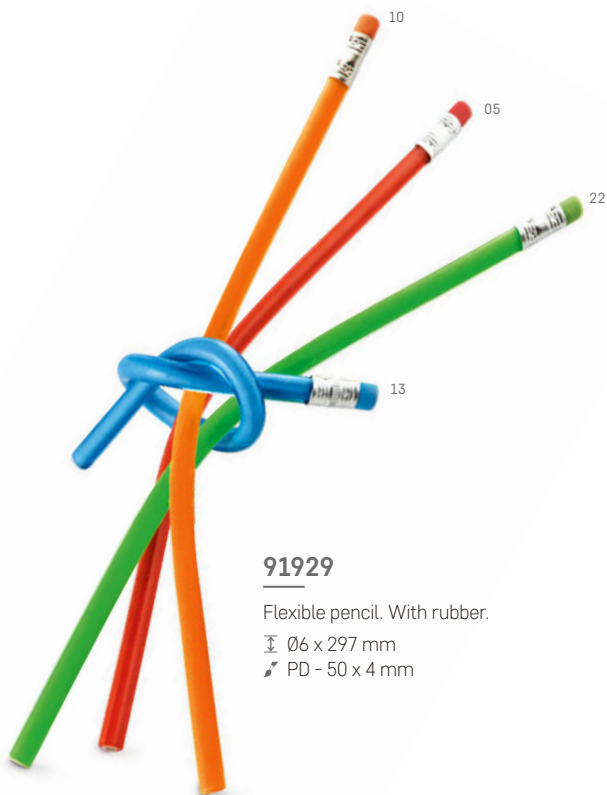

91929

Flexible pencil. With rubber.

∅ 6 x 297 mm
 PD - 50 x 4 mm

91938

Set of 8 markers.

∅ 96 x 140 mm
 PD - 45 x 5 mm

93440

Bookmark. Wood.