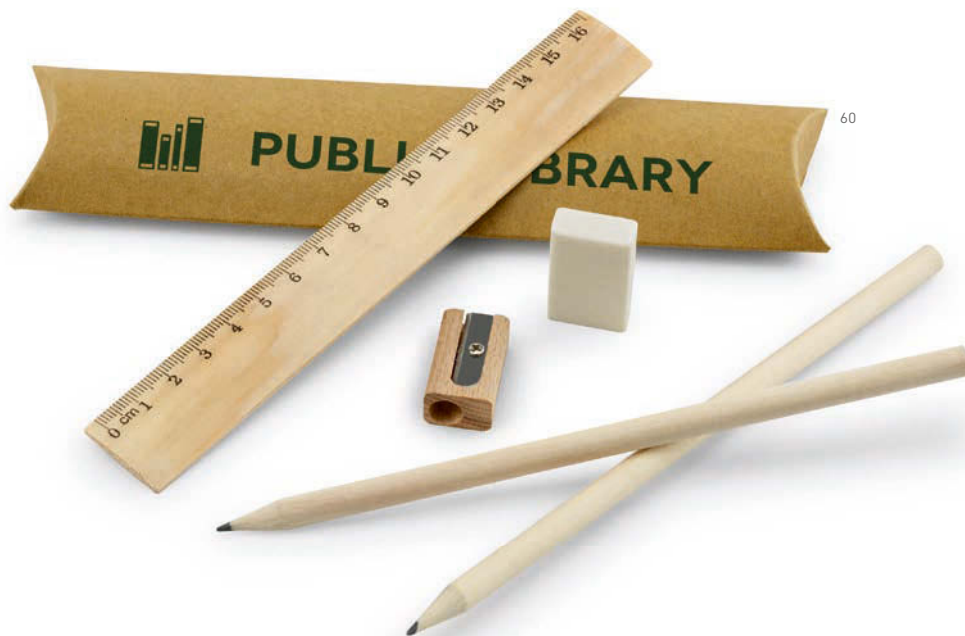

60

MINI PENCIL

91759

Mini pencil. Unit: 12 pencils.
Price for 1 dozen pencils.

∅ 7 x 100 mm
LS - 50 x 5 mm

60

91932

Writing set. Includes 16,5 cm ruler, 2 graphite pencils, 1 rubber and 1 pencil sharpener. Supplied with cardboard pouch.

∅ Pouch: 190 x 45 x 20 mm
SR - 140 x 35 mm

91716

Pencil. Unit: 12 pencils.
Price for 1 dozen pencils.

∅ 7 x 190 mm
LS - 100 x 5 mm