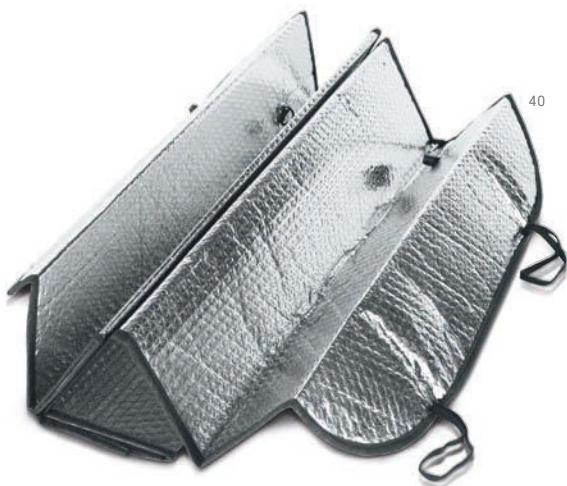

98192

Car sunshade. PE bubble. Lined with aluminium foil on front and back. For windshields. Includes 2 suction cups.

▮ 1300 x 600 mm

♣ TX - 550 x 250 mm