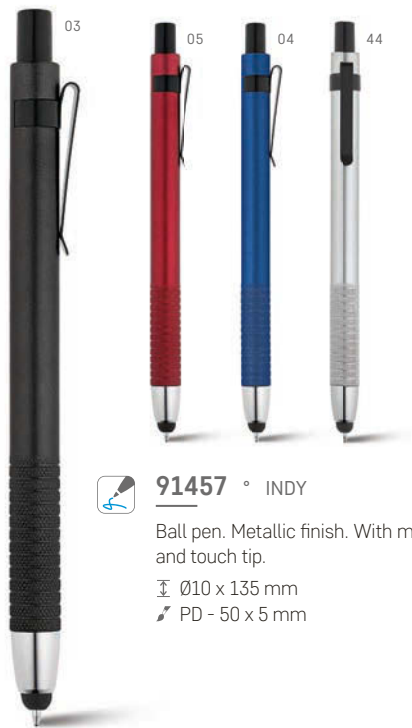

∅ 11 x 135 mm
 PD - 45 x 6 mm

91699 ° ESLA

Ball pen. Metallic finish. With metal clip and touch tip.

∅ 10 x 145 mm

PD - 52 x 30,3 mm

91457 ° INDY

Ball pen. Metallic finish. With metal clip and touch tip.

∅ 10 x 135 mm