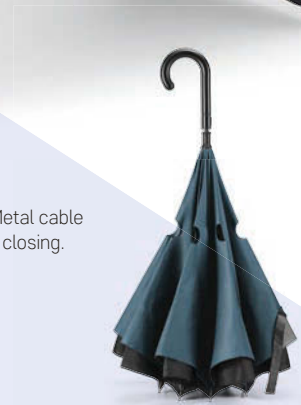

REVERSIBLE UMBRELLA

Avoid getting wet when entering the car, the house or commercial spaces, with this reversible umbrella.

99146

Reversible umbrella. 190T pongee. Double cover. Metal cable and fibreglass ribs. Manual opening and automatic closing. Patented structure.

∓ Ø1050 mm | 790 mm
/ TR - 200 x 100 mm