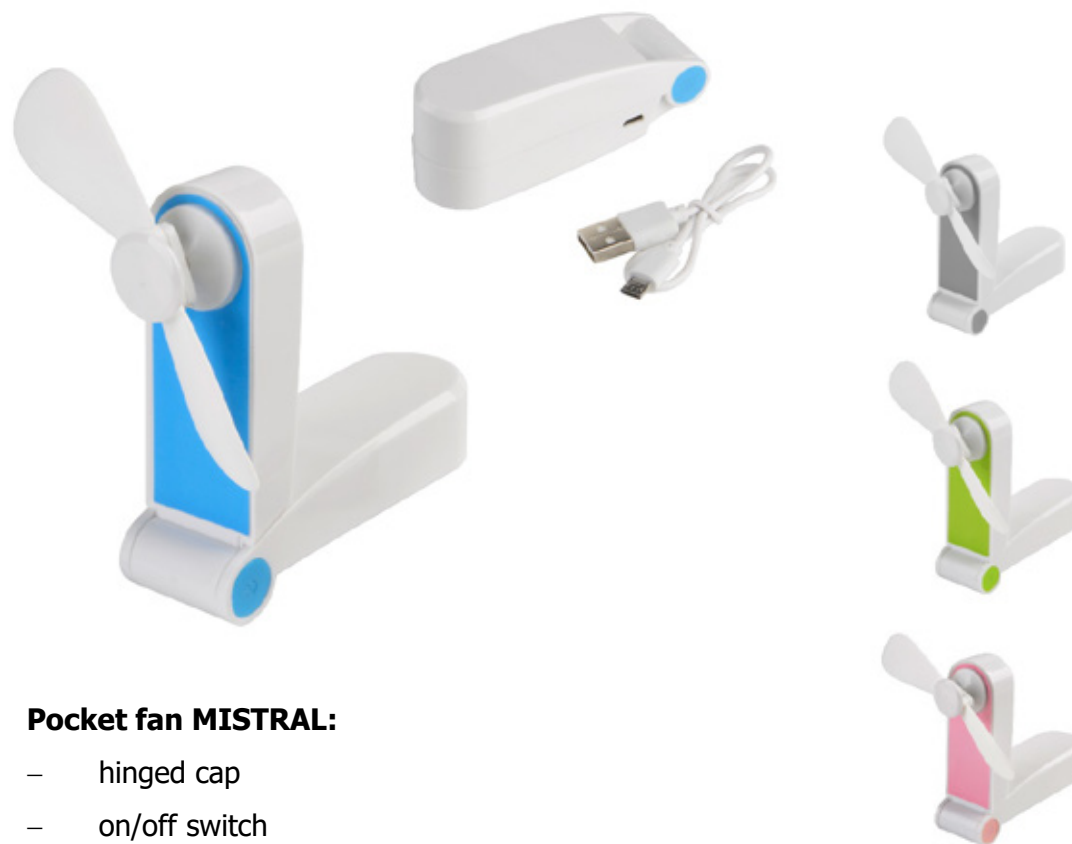

*An absolute must
in summer*

MISTRAL | 56-0406324 white/grey
56-0406325 white/blue
56-0406326 white/green
56-0406327 white/pink

Size: 9,2 x 2,9 x 3,6 cm

Packing: 50 / 100 pieces

Material: Plastic

Pocket fan MISTRAL:

- hinged cap
- on/off switch
- two speed levels
- incl. USB cable with Micro-USB connector (length: approx. 30 cm)
- input power: 5V/1A, power: 0,5 W
- capacity: 300 mAh