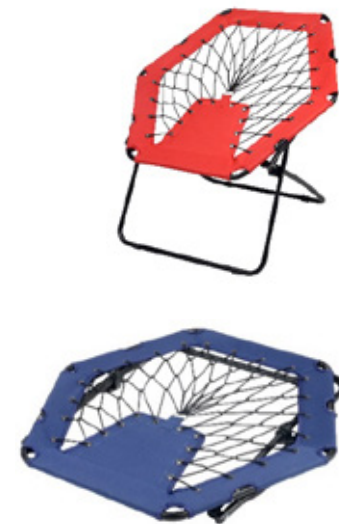

I see everything!

VIEW OVER | 56-0603516

Size: 19,3 x 18 / 20 x 20 x 6 cm

Packing: 10 pieces

Material: Plastic / Aluminium / Rubber

Binoculars VIEW OVER 7x50:

- with autofocus function
- with rubber-coated barrels and neck strap for more comfort
- 7x magnification
- adjustable interpupillary distance
- incl. case and cleaning cloth

*Already relaxed
today?*

**CHILL OUT | 56-0603518 black/blue
56-0603519 black/red**

Size: 83,5 x 70 x 80 cm

Packing: 6 pieces

Material: 600D Polyester / Steel

Portable bungee chair CHILL OUT:

- comfortable seating with elastic bungee cords
- strong steel frame
- easy to set up and folds flat