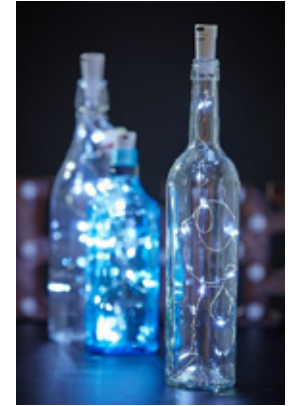

*Silently lights up
every house*

GLOW | 56-0403169

Size: 102 x 2,2 cm
Packing: 100 / 500 pieces
Material: Plastic / Copper

LED string lights GLOW:

- with 10 white LED
- approx. 102 cm long (incl. cork)
- perfect for illuminating a bottle from the inside
- operated by 3 x LR44 button cell batteries (incl.)

3x
INCL.