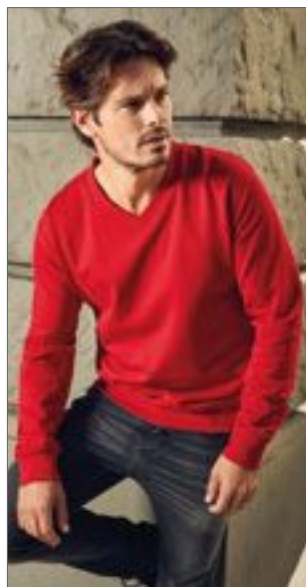

E5025 | 5025 **Men's V-Neck Sweater**

100% bavlna
S, M, L, XL, XXL, 3XL
320 g/m²

BLACK	FIRE RED	NAVY

Bavlna s proužkem | Výstřih do V | Elastanové rukávové manžety a pas | Molton kartáčoval | Nastavitelné rukávy | Česaná bavlna