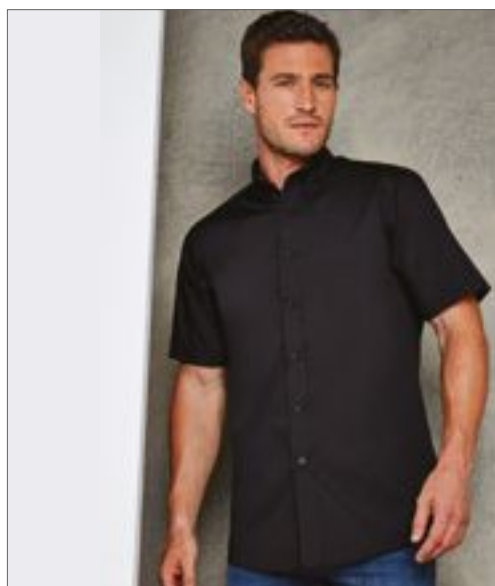

KUSTOM KIT.

K100 | KK100 **Men`s Classic Fit Workforce Shirt Short Sleeve**

65% polyester / 35% bavlna

37 (S/14H), 38/40 (M/15-15H), 41/42 (L/16-16H), 43/44 (XL/17-17H), 45/47 (XXL/18-18H), 49/50 (3XL/19H)

115 g/m²

Kustom Kit

BLACK LIME WHITE

Poplín košile | Snadné žehlení | Límec na knoflíky | Volitelná kapsa | Náhradní knoflík | Back yoke

Colour	Sizes	1	from 24	from 240
Coloured	37 - 49/50	691,00	622,00	591,00