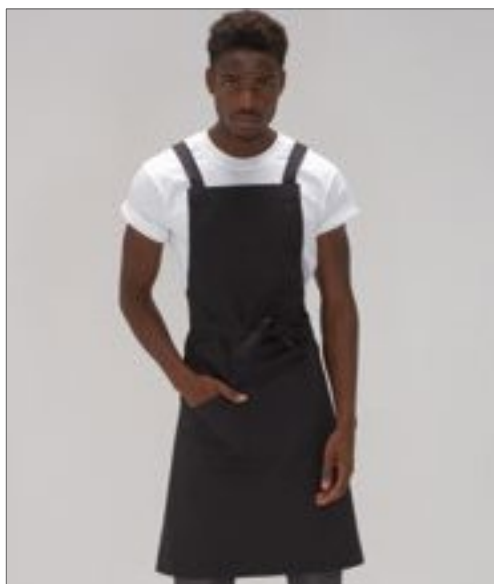

Colour	Sizes	1	from 20	from 200
Coloured	XXS - 5XL	1.418,00	1.277,00	1.161,00

leChef
PROFESSIONAL

LF109C | DE109C **Statement Crossover Bib Apron**

100% bavlna
71 x 91 cm (Width x Length)
280 g/m²

Le Chef