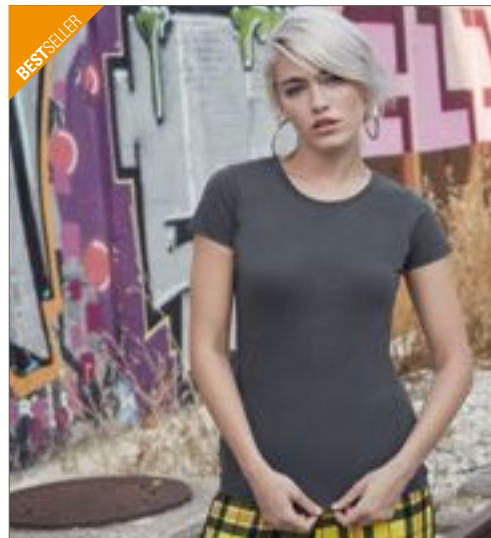

FRUIT OF THE LOOM®

F151 | 61-414-0 **Ladies Sofspun® T**

100% bavlna (Heather Grey: 97% bavlna / 3% polyester)

XS, S, M, L, XL, XXL

White 160 g/m², Coloured 165 g/m²

Fruit of the Loom

XS, S, M, L, XL, XXL

Inovativní tkanina Sofspun® se super jemným pocitem | Módní střih s tvarovanými bočními švy | Posádka krku s bavlněným / Lycra® žebrem a jednoduchým prošíváním | Nahrávání z ramene na rameno

Colour	Sizes	1	from 72	from 720
White	XS - XXL	129,00	115,00	107,00
Coloured	XS - XXL	158,00	142,00	130,00