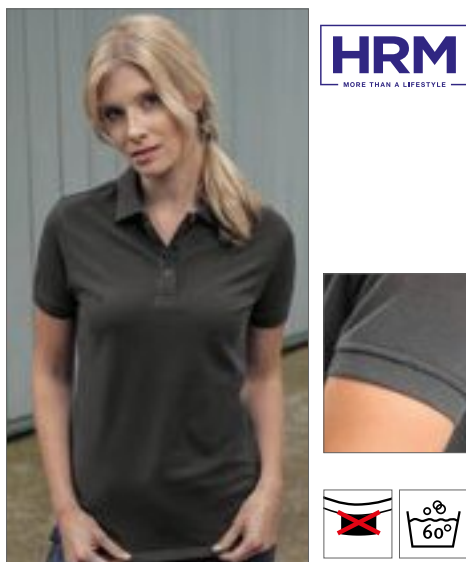

HRM
MORE THAN A LIFESTYLE

HRM401 | 401 **Women's Heavy Polo**

100% bavlna
XS, S, M, L, XL, XXL, 3XL, 4XL, 5XL
220 g/m² HRM

BLACK	BORDEAUX	DARK GREY
NAVY	RED	ROYAL BLUE
WHITE		

Robustní dvojitě piqué | Módní moderní střih (ve tvaru světla) | Vyztužený pásek na krk a boční šterbiny | Konce límců a rukávů z úpletu 1x1 žebra | 3 tlačítkové tlačítka (tón v tónu) | Bez šitků | Tkaný Fair4Všechny vlaječky na levém bočním švu | Předběžně ošetřeno proti smršťování a antipilling | 60 ° C omyvatelný a vhodný pro průmyslové praní | Certifikovaná výroba BSCI

Colour	Sizes	1	from 30 (XXL from 24)	from 300 (XXL from 240)
Coloured	XS - XL	492,00	468,00	443,00
Coloured	XXL	492,00	468,00	443,00
Coloured	3XL - 5XL	541,00	514,00	487,00