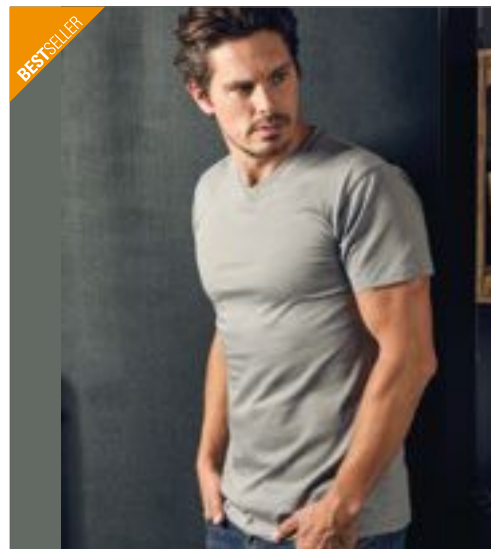

E3025 | 3025 Premium V-Neck-T

100% bavlna (Sports Grey: 85% bavlna / 15% viskóza)

S, M, L, XL, XXL, 3XL, 4XL, 5XL

180 g/m²

Promodoro

BLACK	FIRE RED	FOREST	GOLD
NAVY	NEW LIGHT GREY (SOLID)	ORANGE	ROYAL
SPORTS GREY (HEATHER)	STEEL GREY (SOLID)	WHITE	

Bavlněná česaná bavlna | Dvojitě jehly šití na límci, rukávech a dole | Páska za krkem | Trubkové | Elastanový límeč | Jednoduchý žerzej

Colour	Sizes	1	from 100 (3XL from 50)	from 1000 (3XL from 500)
White	S - XXL	217,00	208,00	200,00
White	3XL	249,00	239,00	230,00
White	4XL	286,00	275,00	264,00
White	5XL	343,00	330,00	316,00
Coloured	S - XXL	253,00	243,00	233,00
Coloured	3XL	291,00	279,00	268,00
Coloured	4XL	334,00	321,00	308,00
Coloured	5XL	401,00	385,00	370,00