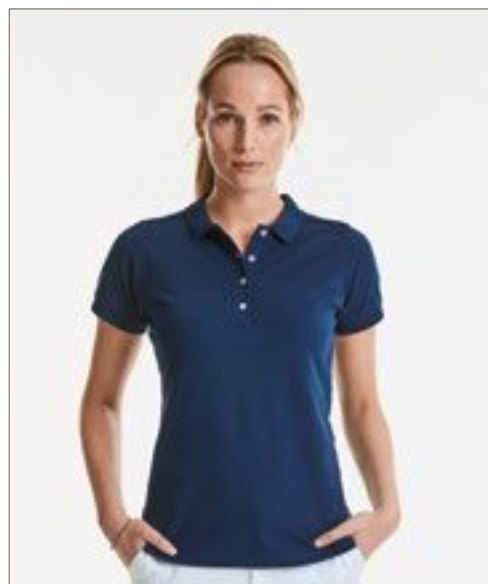

NEW
COLOUR STRETCH

Z566F | R-566F-0 **Ladies' Fitted Stretch Polo**

95% bavlna / 5% elastan (Light Oxford: 88% bavlna / 7% viskóza / 5% elastan)

XS, S, M, L, XL, XXL

White 210 g/m², Coloured 215 g/m²

Russell

AZURE BLUE	BLACK	BRIGHT ROYAL	BURGUNDY
CLASSIC RED	CONVOY GREY (SOLID)	FRENCH NAVY	FUCHSIA
LIGHT OXFORD (HEATHER)	LIME	SKY	WHITE

Krásně měkká ruka | Slim fit | Kontrastní tlačítka | Krátký límeček listů | Pruh z jednobarevné tkaniny podél ramenního švu | Kratší boční průduchy s rybí páskou

AZURE BLUE	BLACK	BRIGHT ROYAL	BURGUNDY
CLASSIC RED	CONVOY GREY (SOLID)	FRENCH NAVY	FUCHSIA
LIGHT OXFORD (HEATHER)	LIME	SKY	WHITE

Slim fit | Štíhlejší, čtyřtlačítkový placket | Žebrované manžety | Delší délka | Krásně měkká ruka | Kontrastní tlačítka | Krátký límeček listů | Pruh z jednobarevné tkaniny podél ramenního švu | Kratší boční průduchy s rybí páskou

Colour	Sizes	1	from 36	from 360
Coloured	S - 3XL	709,00	619,00	589,00

Colour	Sizes	1	from 36	from 360
Coloured	XS - XXL	709,00	619,00	589,00