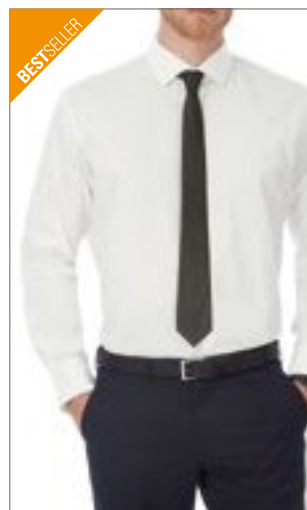

BCSMP21 | SMP21 **Poplin Shirt Black Tie Long Sleeve / Men**

97% bavlna / 3% elastan
S, M, L, XL, XXL, 3XL, 4XL
135 g/m² B&C

BLACK	COFFEE BEAN	LUXURIOUS RED
WHITE		

97% česaná bavlna / 3% elastan | 2-knoflíkový výstřihový límec | Křížově sešivaná tlačítka perleťových efektů | Nastavitelné úhlové manžety se dvěma tlačítky a rukavice ve tvaru čtverce | Další knoflíky pro manžetové knoflíčky | Krátké moderní zadní sedlo | Vnitřní švy na klíně pro dokonalý povrch | Vodorovná poslední knoflíková díрка | Čtvercové vyztužení spodní hrany | Kratší spodní zakřivený spodní lem - lze nosit bez ořesů | Záševky na zadním panelu | Roztáhnout popelín | B&C Collection je členem nadace Fair Wear Foundation

Colour	Sizes	1	from 10	from 100
Coloured	S - 4XL	978,00	834,00	781,00