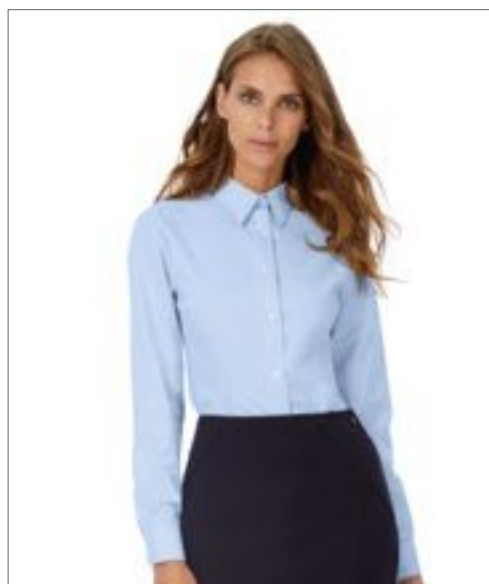

BCSWO03 | SWO03 Oxford Shirt Long Sleeve / Women

70% bavlna / 30% polyester
XS (34), S (36), M (38), L (40), XL (42), XXL (44), 3XL (46), 4XL (48), 5XL (50), 6XL (52)
135 g/m²

B&C

BLACK	BLUE CHIP	OXFORD BLUE	SILVER MOON (HEATHER)
WHITE			

70% česaná bavlna / 30% polyester | Měkký knoflík dolů | Měkký ženský límeček | Křížově sešivaná tlačítka s perleťovým efektem (kromě Oxford Blue: bílá perleťová tlačítka) | Nastavitelné zaoblené manžety se 2 tlačítky | Další knoflíky pro manžetové knoflíčky | Záševky na poprsí a zadní panel pro ženský tvar | Vodorovná poslední knoflíková díрка | Bavlněná tkanina Oxford bohatá na bavlnu s povrchovou úpravou Easy Care | B&C Collection je členem nadace Fair Wear Foundation

Colour	Sizes	1	from 10	from 100
Coloured	XS - 6XL	834,00	728,00	690,00