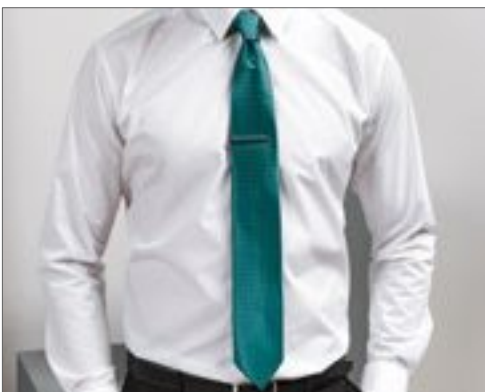

PW787 | PR787 **Puppy Tooth Tie**
100% polyester
One Size
Premier Workwear

GOLD PURPLE RED ROYAL
SILVER TURQUOISE

„Puppy tooth“ vzor | Šířka čepele 3 „/ 7,5 cm | Délka 57 „/ 144 cm

Colour	Sizes	1	from 36	from 360
Coloured	One Size	419,00	397,00	382,00