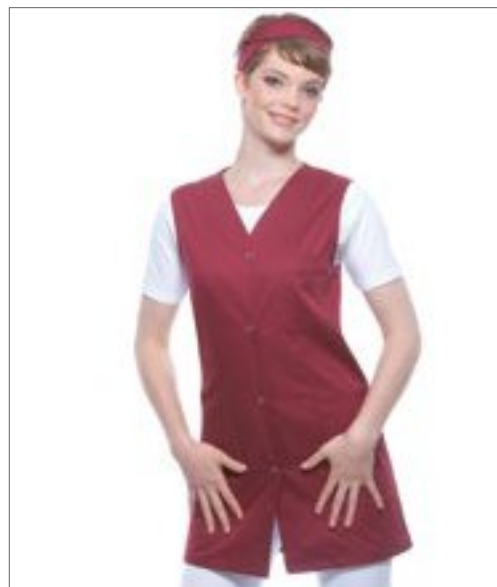

KARLOWSKY®

KY061 | KS40 Kasack Sara for Women

65% polyester / 35% bavlna

34, 36, 38, 40, 42, 44, 46, 48, 50, 52, 54, 56

215 g/m²

Karlowsky

BLACK (CA. PANTONE BLACK 6 C) **BLUE (CA. PANTONE 7687C)** **BORDEAUX (CA. PANTONE 209C)** **RED (CA. PANTONE 200C)** **WHITE**

Volné a pohodlné nošení | V-krk, bez rukávů | Dvě skryté boční kapsy | Jedna kapsa na hrudníku | Anglické švy | Čtyři knoflíky | Vhodné pro průmyslové praní | Jednoduchá péče | Rafinovaný, složený, odolný proti praní | Lze prát při 95 ° C

Colour	Sizes	1	from 12	from 120
Coloured	34 - 56	1.141,00	996,00	930,00