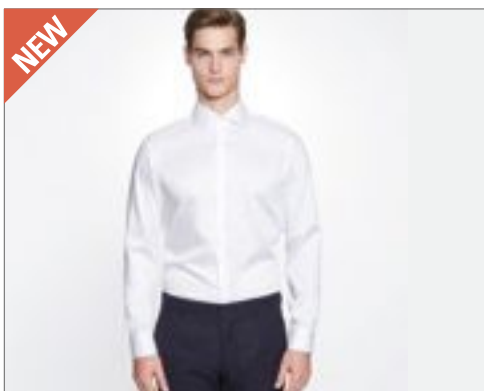

SN295007 | 295007 **Men's Shirt Shaped Fit Twill Longsleeve**
100% bavlna
37, 38, 39, 40, 41, 42, 43, 44, 45, 46
140 g/m² Seidensticker

WHITE

Neželezné | Rozložte límec Kent | Nastavitelné manžety | Kepr | Přizpůsobeno na míru | Dva záševky na zádech pro lichotivý střih

Colour	Sizes	1	from 8	from 80
White	37 - 46	2.060,00	1.935,00	1.829,00