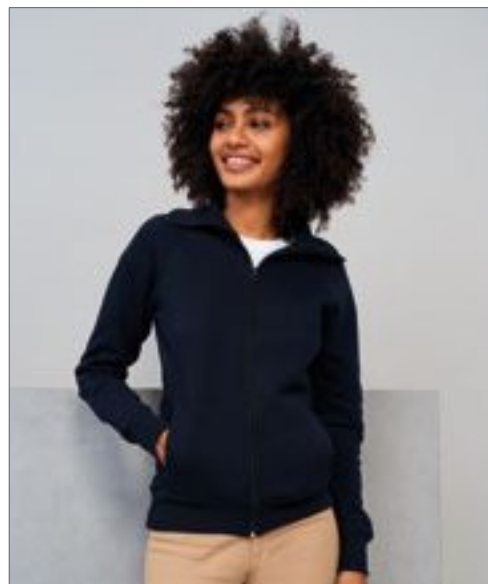

SOL'S
the fair spirit

L474 | 47400 **Women's Zipped Jacket Soda**

50% bavlna / 50% polyester

S, M, L, XL, XXL

280 g/m² SOL'S

BLACK	DEEP GREY MELANGE	NAVY	RED
WHITE			

Podšívka z kartáčovaného rouna | Vysoký límeček | Raglánové rukávy | Přiléhavý střih | Dvě boční kapsy | 2x2 elastanový límeček, spodní část a manžety

Colour	Sizes	1	from 20	from 200
Coloured	S - XXL	1.189,00	1.008,00	955,00

Colour	Sizes	1	from 20	from 200
Coloured	S - XXL	1.189,00	1.008,00	955,00