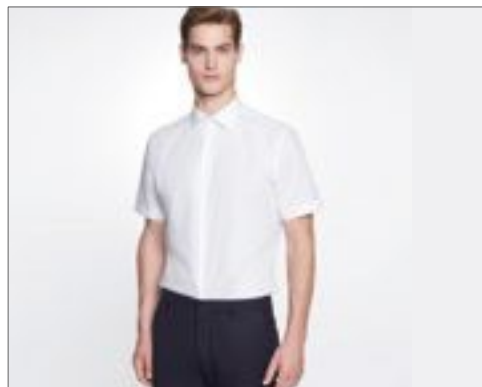

seidensticker

SN021001 | 021001/241601 **Men's Shirt Shaped Fit Shortsleeve**

100% bavlna
37, 38, 39, 40, 41, 42, 43, 44, 45, 46
120 g/m²

Seidensticker

ANTHRACITE	BLACK	MID BLUE	SKY BLUE
WHITE			

Pánské tričko Seidensticker ze 100% bavlny | Neželezné | Límeček typu Kent | Poloviční rukáv | Tvarovaný střih

Colour	Sizes	1	from 8	from 80
Coloured	37 - 46	1.873,00	1.748,00	1.561,00