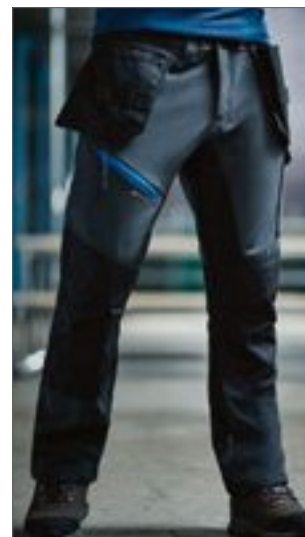

RG368R |TRJ368R **Strategic Softshell Trousers**

96% polyester / 4% elasthan
Pas: 30, 32, 34, 36, 38, 40 Inch / délka: 31 (normální)
270 g/m²

Regatta Tactical

ASH (HEATHER)

Teplá opěra tkaná strečová tkanina Softshell 96% Polyester / 4% Elastan | Kapsy na kolenní vycpávky CORDURA® s horní náplní | Snadno přístupné skládací kapsy „Holster“ s několika přihrádkami | Vyztužené švy s trojitým prošíváním | Tvarovaný opěradlo pro větší pohodlí | 2 přední kapsy | 1 x bezpečnostní kapsa na zip | Multifunkční kapsy na nářadí a mobilní telefon | 2 zadní kapsy | 1 zadní kapsa na zip | 1 kapsa na nákladní nohu | Tlačítko stopky v pase pro větší sílu | Rozkrokový klín pro větší pohyb | Poutka na opasek | Slim fit design | Zesílené lemové krycí vrstvy | Kompatibilní s kolenem a pásem Tactical Threads

Colour	Sizes	1	from 12	from 120
Ash (Heather)	30/31 - 40/31	2.470,00	2.245,00	2.095,00