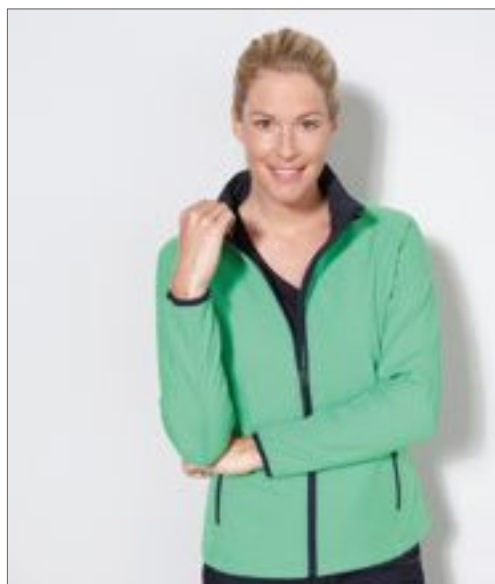

JAMES & NICHOLSON

JN1129 | JN1129 **Ladies' Promo Softshell Jacket**

100% polyester
S, M, L, XL, XXL
280 g/m²

James+Nicholson

BLACK/BLACK	GREEN/NAVY	IRON GREY/RED
NAUTIC BLUE/NAVY	NAVY/NAVY	RED/BLACK
WHITE/WHITE		

Příjemný, měkký, dvouvrstvý softshellový materiál | Vodoodpudivý, větru odolný, prodyšný | Uvnitř je vyrobena z měkké mikrovlnky | Přední zip pokrytý po celé délce s ochranou brady | 2 boční kapsy na zip, 2 vnitřní kapsy | Pružný lem na rukávu | Přijatá v pase