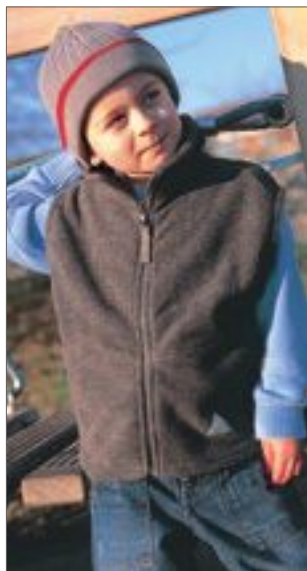

RT37J | R037J **Junior Polartherm™ Bodywarmer**

100% polyester
XXS (3/4), XS (4/6), S (6/8), M (8/10)
330 g/m² Result

NAVY	OXFORD GREY	RED
ROYAL		

Anti-pilling | Odolný střih / Odolnost / Snadná údržba | Úplné zapínání na zip vpředu | 2 prostorné boční kapsy s bavlněnou podšívkou | Dekorativní sedlo | Bezpečnostní trojúhelníky obsahující reflexní materiály 3M™ Scotchlite™ | Bez podšívky