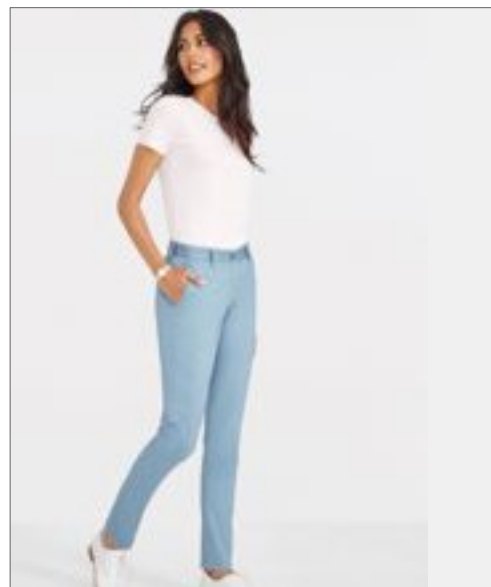

SOL'S
the fair spirit

L02918 | 02918 Jared Women Pants

98% bavlna / 2% elastan, vnitřní kapsy: 100% bavlna

36, 38, 40, 42, 44, 46

228 g/m²

SOL'S

Satin: 98% bavlna / 2% elastan | Přední italské kapsy | Přiléhavý střih | 2 zadní kapsy na svar | Kapsa na lístky | Poutka na opasek

Colour	Sizes	1	from 20	from 200
Coloured	38 - 46			
Coloured	48 - 52			

Colour	Sizes	1	from 20	from 200
Coloured	36 - 46