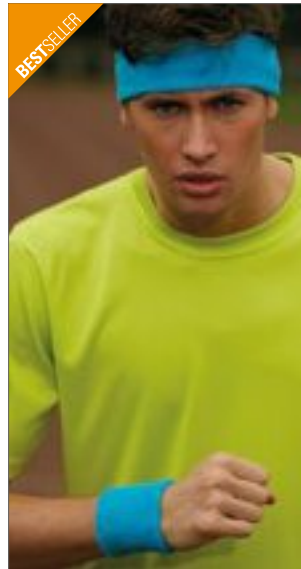

MB043 | MB043 Terry Wristband

80% bavlna / 20% elastan
One Size

Myrtle beach

AQUA	BLACK	GOLD YELLOW
GREEN	LIGHT BLUE	LIGHT GREY
LIGHT PINK	LIGHT YELLOW	LIME GREEN
NAVY	ORANGE	PINK
RED	ROYAL	TURQUOISE
WHITE		

Náramek z měkké froté tkaniny | Velikost: 8 cm šířka

Colour	Sizes	1	from 500	from 5000
Coloured	One Size	82,00	72,00	69,00

Colour	Sizes	1	from 500	from 5000
Coloured	One Size	59,00	54,00	50,00