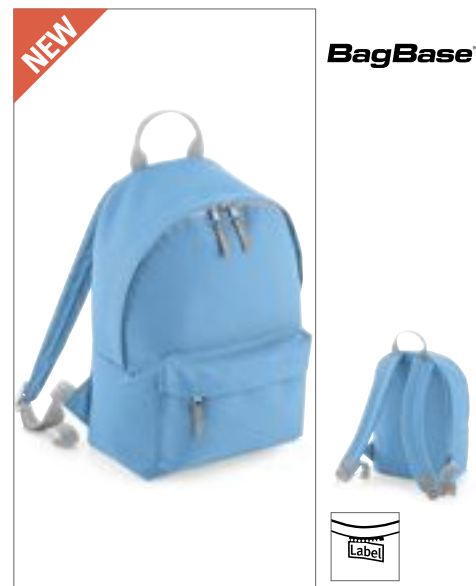

NEW

BagBase

BG125S | BG125S

Mini Fashion Backpack

100% polyester
24 x 33 x 17 cm

BagBase

BLACK/BLACK	BRIGHT RED
BRIGHT ROYAL	CLASSIC PINK/LIGHT GREY
FRENCH NAVY	FUCHSIA
JUNGLE CAMO	LIME GREEN
SKY BLUE/LIGHT GREY	YELLOW

600D polyester | Tearaway Label | Přední kapsa na zip | Polstrovaný zadní panel | Uchopte rukojeť | Polstrované nastavitelné ramenní popruhy | Dodávka bez dekorace / obsahu

Colour	Sizes	1	from 40	from 400
Coloured	24 x 33 x 17 cm	371,00	335,00	312,00
Jungle Camo	24 x 33 x 17 cm	399,00	360,00	335,00