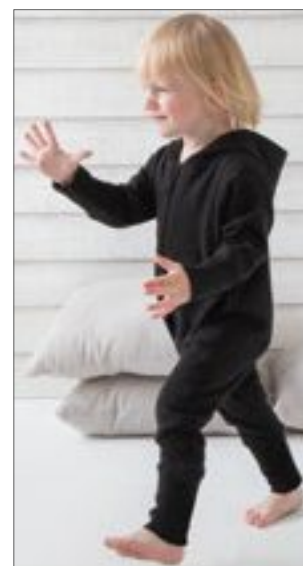

BABYBUGZ

BZ25 | BZ25 **Baby All-in-One**

80% bavlna / 20% polyester (Heather Grey Melange: 84% bavlna / 16% polyester)
6-12, 12-18, 18-24 měsíců, 2-3 let, 4-5 let
250 g/m²

Babybugz

BLACK BUBBLE GUM PINK DUSTY BLUE HEATHER GREY MELANGE NAUTICAL NAVY RED VANILLA

Kartáčovaná zadní měkká tkanina s jednovrstvou kapucí a klokaní kapsy | Zip vedoucí od krku až ke spodní části nohavice pro snadné vysvlékání | Zip je vybaven komfortním jazýčkem a plaketem, a to jak lepením na zadní krk, tak zámek | Extra dlouhé žebrované manžety na rukávech a nohou, které můžeme při růstu dítěte nosit složené / rozložené | Odtrhávací štítek na zadním krku | Kartáčovaný fleece

Colour	Sizes	1	from 20	from 200
Coloured	6-12 months- 2-3 years	645,00	559,00	517,00
Coloured	4-5 years	682,00	591,00	547,00