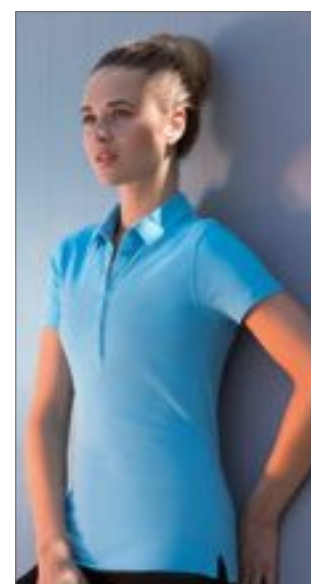

95% bavlna / 5% elastan
XS, S, M, L, XL, XXL
200 g/m² Elevate

BLACK	LIGHT BLUE	NAVY
RED	STORM GREY	WHITE

Látkový lem na límci | Stretch textilie | Se 4 knoflíky | Límeček na knoflíky | Boční průduchy | Popruh u krku v kontrastní barvě | Půlměsíc | Ryté barevně sladěné knoflíky | Hlavní štítek natištěný přímo na tkanině pro větší pohodlí | Dvojitě piké

97% bavlna / 3% elastan
XS, S, M, L, XL, XXL
200 g/m² Just Polos

BLACK	NAVY	RED
ROYAL BLUE	WHITE	

Moderní a stylový střih s postranními otvory | 2 tlačítkové tlačítko s obarveným knoflíkem a náhradním tlačítkem | Štítek velikosti pouze pro snadné rebranding | Manžetové rukávy | 1x1 žebrovaný plochý límeček a manžety | Podlepený výstřih | Krátké rukávy | Dvojitě jehly šití detailů na rukávech a spodním lemu | Vynikající povrch pro tisk nebo výšivku | Celosvětová certifikovaná produkce (WRAP)

SF42 | SK042 **Women's Short Sleeved Stretch Polo**

96% bavlna / 4% elastan
S, M, L, XL
200 g/m² SF Women

BLACK	FUCHSIA	SURF BLUE
WHITE		

Slim fit | Dlouhá čára s 6 tlačítky s obarvenými knoflíky a detaily s plochým švem | Látkový límeček a lemované rukávy | Boční průduchy

Colour	Sizes	1	from 50	from 500
Coloured	XS - XXL	916,00	838,00	805,00

Colour	Sizes	1	from 36	from 360
Coloured	XS - XXL	434,00	360,00	343,00

Colour	Sizes	1	from 36	from 360
Coloured	S - XL	536,00	440,00	423,00