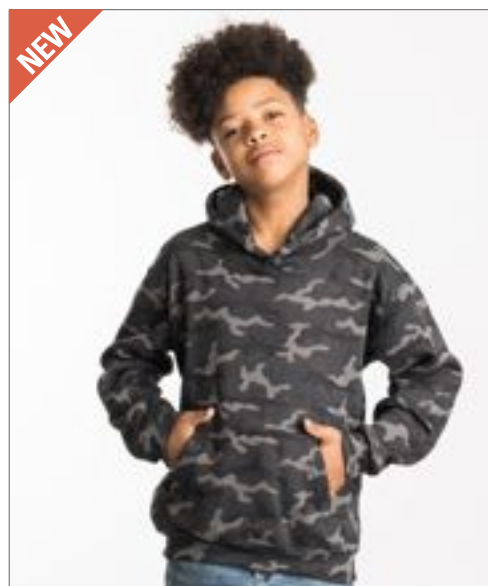

Colour	Sizes	1	from 30	from 300
Coloured	110/116 - 158/164	624,00	559,00	527,00

**Just Hoods**  
RWDs