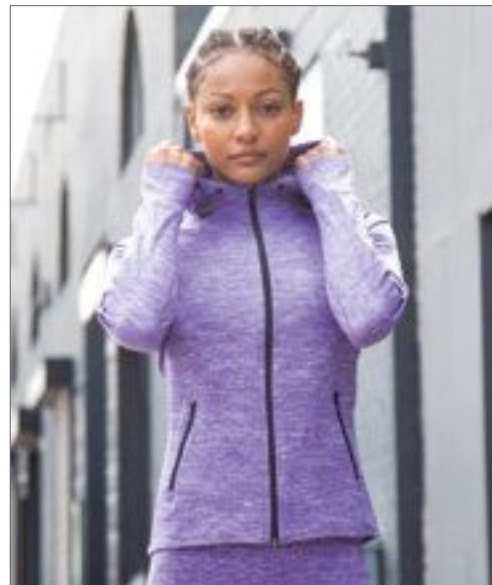

TL551 | TL551 **Ladies' Hoodie with Reflective Tape**

100% polyester
XS, S, M, L, XL, XXL
180 g/m²

Tombo

BLACK **GREY MARL** **NAVY** **PURPLE MARL**

100% polyester froté froté | Reflexní páska na rukávu | Tenký střih a lehký | Raglánový rukáv | Vnitřní kapsa MP3 | Ploché švy | Palcové otvory v samoplátových manžetách | Výstřih se stahovacími šňůrkami a zapínáním | 2 boční kapsy na zip

Colour	Sizes	1	from 24	from 240
Coloured	XS - XXL	1.157,00	951,00	913,00

Colour	Sizes	1	from 24	from 240
Coloured	XS - XXL	1.116,00	918,00	881,00