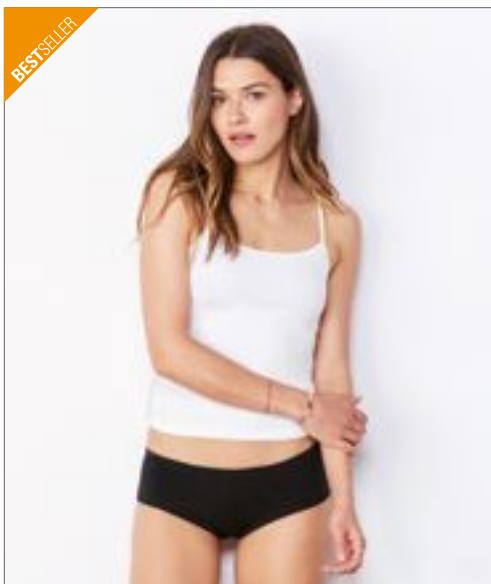

BESTSELLER

BELLA+CANVAS

BL491 | 491

Women's Cotton Stretch Shortie

95% bavlna / 5% elastan
S, M, L, XL
200 g/m²

Bella

S, M, L, XL

BLACK WHITE

S, M, L

FUCHSIA RED

Bavlněná kruhově dopřádaná bavlna | Saténové obložení složené přes elastický pas pro pohodlí a odolnost | Předem zmenšený

Colour	Sizes	1	from 36	from 360
Coloured	S - XL	252,00	218,00	210,00