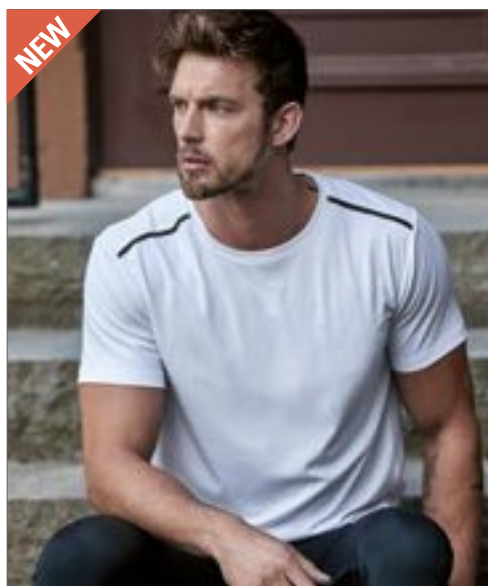

TJ7010N | 7010 **Luxury Sport Tee**

100% polyester
S, M, L, XL, XXL, 3XL
150 g/m²

Tee Jays

BLACK	DARK GREY (SOLID)	ELECTRIC BLUE	FUSION RED
NAVY	SHOCKING GREEN	WHITE	

Rychleschnoucí materiál | Transport potu | Dvojitě šité | Potažené švy na ramenou

Colour	Sizes	1	from 50	from 500
Coloured	S - XXL	464,00	425,00	413,00
Coloured	3XL	501,00	459,00	445,00

Colour	Sizes	1	from 50	from 500
Coloured	S - XXL	464,00	425,00	413,00
Coloured	3XL	501,00	459,00	445,00