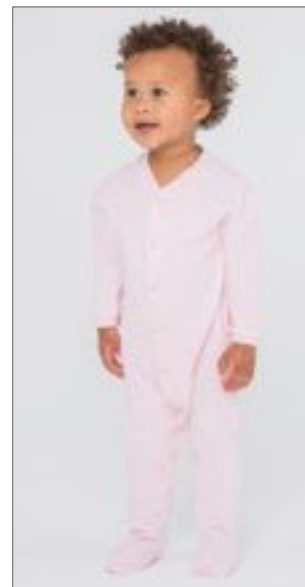

larkwood
Baby and Toddler Collection

LW050 | LW050 **Baby Sleepsuit**

100% bavlna
Kojenci, 0/6, 6/12, 12/18 měsíců
200 g/m²

Larkwood

BLACK	PALE BLUE	PALE PINK
WHITE		

Teplákové soupravy s dlouhým rukávem s otvíráním popu YKK a integrálními nohami | Nastavitelné rukávy

Colour	Sizes	1	from 50	from 500
Coloured	Newborn - 12-18 months	469,00	386,00	370,00