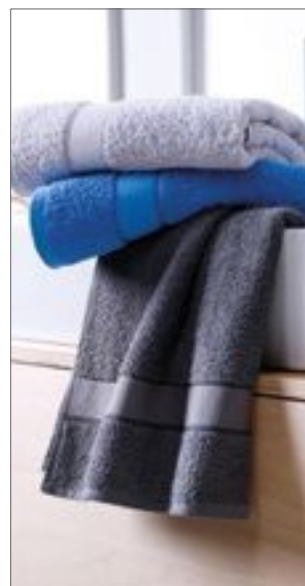

MB442 | MB442 **Hand Towel**

100% bavlna
50 x 100 cm
420 g/m²

Myrtle beach

ACID YELLOW	BLACK	COBALT
DARK GREEN	FUCHSIA	GRAPHITE
GRENADINE	MID GREY	NAVY
ORIENT RED	RED	ROYAL
SILVER	WHITE	YELLOW

Flanel z měkkého bavlněného froté, vyrobeného z česané, kruhově dopřádané organické bavlny | Příjemně měkké bavlněné froté | 420 g / m² | 50 x 100 cm

Colour	Sizes	1	from 250	from 2500
Coloured	15 x 21 cm	72,00	63,00	59,00

Colour	Sizes	1	from 250	from 2500
Coloured	30 x 50 cm	122,00	110,00	100,00

Colour	Sizes	1	from 50	from 500
Coloured	50 x 100 cm	381,00	341,00	316,00