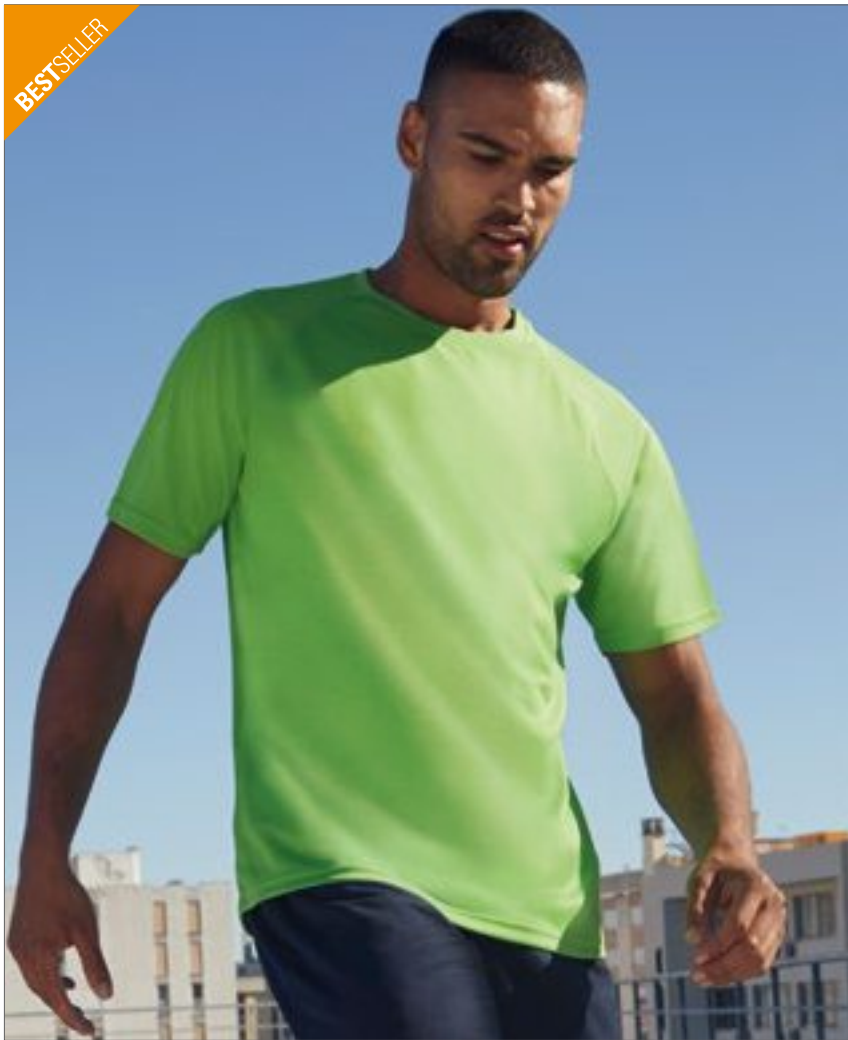

BESTSELLER

F350 | 61-390-0

Performance T

100% polyester
S, M, L, XL, XXL
140 g/m²

Fruit of the Loom

AZURE BLUE	BLACK	BRIGHT YELLOW
DEEP NAVY	FUCHSIA	LIME
RED	ROYAL BLUE	WHITE

100% texturovaný polyester pro vynikající odvod vlhkosti a rychlé sušení | Sportovní raglánové rukávy s detailem potahu na švy | Štítek se zadním krkem pro pohodlí | Páska na zadní straně z krku

Colour	Sizes	1	from 72	from 720
Coloured	S - XXL	275,00	243,00	223,00
Bright Yellow, Fuchsia	S - XXL	327,00	290,00	266,00