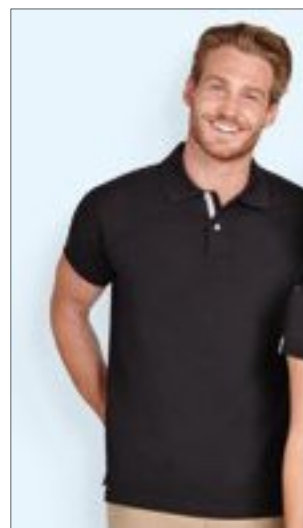

SOL'S
the fair spirit

L587 | 00574 **Men's Polo Shirt Portland**

100% bavlna
S, M, L, XL, XXL, 3XL
200 g/m²

SOL'S

BLACK/GREY (SOLID)	BUD GREEN/GREY (SOLID)
BURNT ORANGE/GREY (SOLID)	FRENCH NAVY/GREY (SOLID)
RED/GREY (SOLID)	ULTRAMARINE/GREY (SOLID)
WHITE/GREY (SOLID)	

100% bavlna ve tvaru prstence | Přízpusobený střih | Žebr 1x1 límeček a manžety | Zesílení kontrastní pásky na krku | Krátké rukávy | Falešná perla se 2 tlačítky | Výstřih, pod knoflíkem na knoflíky, boční štěrby s kontrastní keprovou páskou a manžety s kontrastní keprovou značkou | Řezané a šité | Náhradní knoflík na vnitřním švu

Colour	Sizes	1	from 50	from 500
Coloured	S - XXL	652,00	546,00	516,00
Coloured	3XL	781,00	655,00	618,00