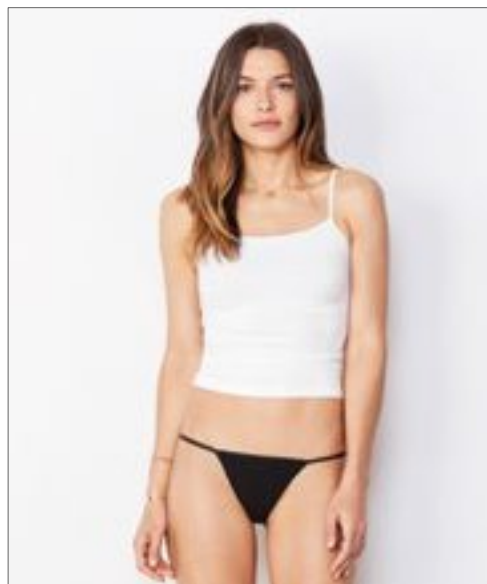

BELLA+CANVAS

BL301 | 301

Women's Cotton Stretch String Tanga

95% bavlna / 5% elastan
S, M, L, XL
200 g/m²

Bella

BLACK

WHITE

Bavlněná kruhově dopřádaná bavlna | Saténový potah s dvojitou jehlou | Předem zmenšený

Colour	Sizes	1	from 72	from 720
Coloured	S - L	216,00	187,00	180,00