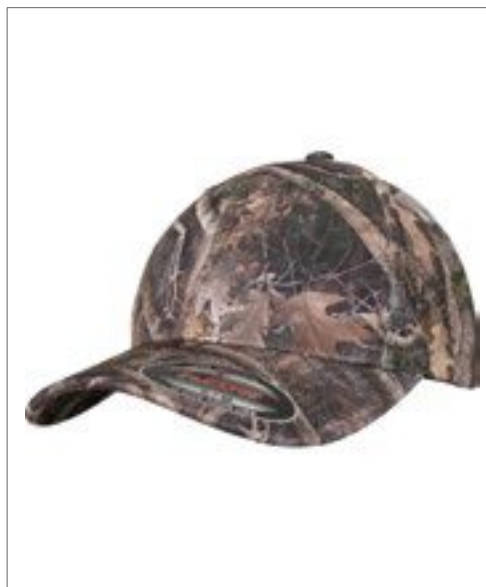

Colour	Sizes	1	from 144	from 1440
Coloured	One Size	330,00	274,00	255,00

ATLANTIS  
infinite headwear