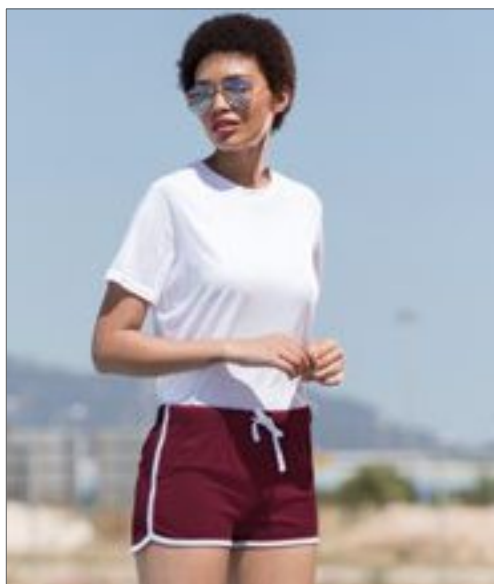

SF69 | SK069 Women's Retro Shorts

100% bavlna (Heather Grey: 85% bavlna / 15% viskóza)

XS, S, M, L, XL, XXL

220 g/m²

SF Women

BLACK/BLACK	BLACK/WHITE	BRIGHT PINK/WHITE
BURGUNDY/WHITE	HEATHER GREY/BLACK	NAVY/WHITE
RED/WHITE	RED/YELLOW	

Jednoduchý žerzej | Dámské retro krátké tričko s kontrastním vázáním a stahovací šňůrou | Elastický pas | Vyjímateľný štítek Skinnifit

Colour	Sizes	1	from 72	from 720
Coloured	XS - XXL	326,00	268,00	258,00