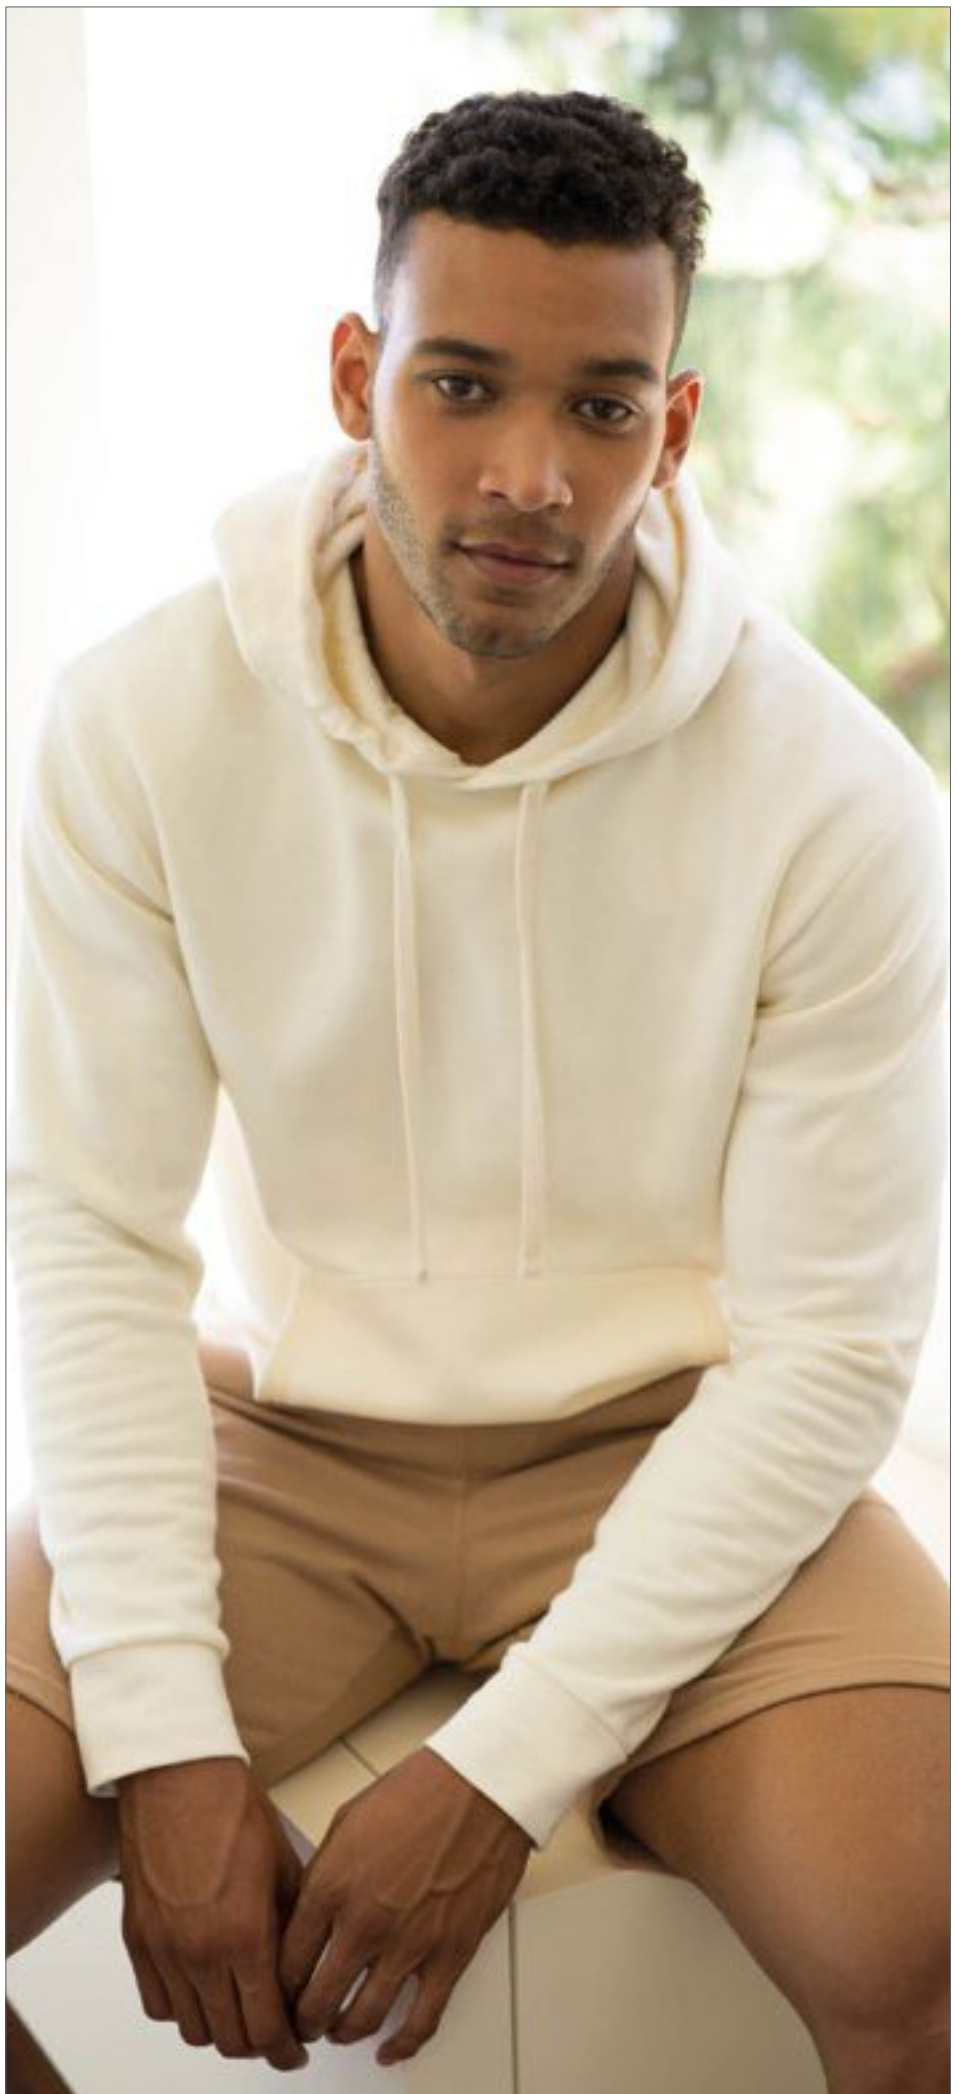

NX9303 | 9303

**Unisex Fleece Pullover
Hoody**

80% bavlna / 20% polyester

XS, S, M, L, XL, XXL, 3XL

250 g/m²

Next Level Apparel

BLACK	DESERT PINK	FOREST GREEN
HEAVY METAL	MAROON	MIDNIGHT NAVY
MILITARY GREEN	NATURAL	RED
ROYAL	WHITE	

1x1 žebrování v pase a manžetách | Jersey lemovaná kapuce |
Plochá stahovací šňůra v přírodním provedení | Kapsa na přední
kapsu | Tea Away Label

Colour	Sizes	1	from 24	from 240
Coloured	XS - XL	945,00	880,00	819,00
Coloured	XXL	1.008,00	940,00	874,00
Coloured	3XL	1.059,00	987,00	918,00