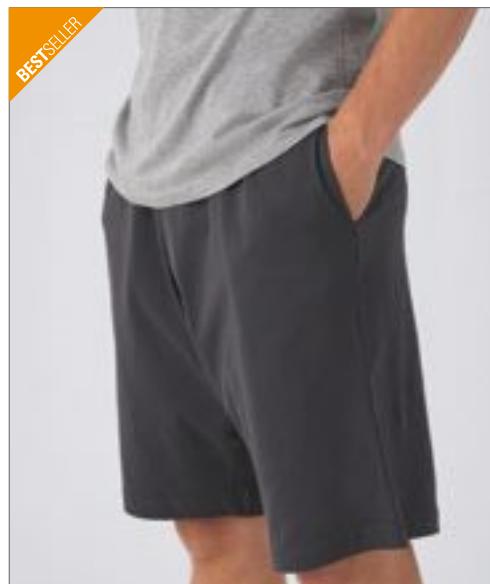

BEST SELLER

B&C
COLLECTION

BCTM202 | TM202 **Shorts Move**

100% bavlna (Sport Grey: 85% bavlna / 15% viskóza)

M, L, XL, XXL

185 g/m²

B&C

BLACK | **DARK GREY (SOLID)** | **NAVY** | **SPORT GREY (HEATHER)**

100% předsrážená bavlna | Délka kolen | Elastický pas | 2 boční kapsy a jedna zadní kapsa | Spodní lem s dvojitým topstitchingem | Boční švy | B&C Collection je členem nadace Fair Wear Foundation

Colour	Sizes	1	from 24	from 240
Coloured	S - XXL	336,00	298,00	274,00

Colour	Sizes	1	from 50	from 500
Coloured	M - XXL	400,00	357,00	331,00