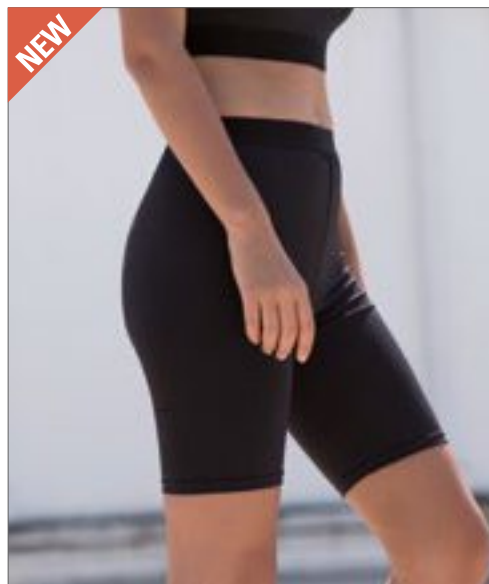

NEW

SF427 | SK427 **Women Fashion Cycling Shorts**

88% polyester / 12% elastan
XS, S, M, L, XL
280 g/m²

SF Women

BLACK/BLACK

Jednoduchý žerzej | Měkký elastický žakárový pas, vhodný pro sublimační tisk | Neprůhledná elastická polyesterová tkanina | Odtrhávací štítek

Colour	Sizes	1	from 72	from 720
Black/Black	XS - XL	443,00	364,00	350,00