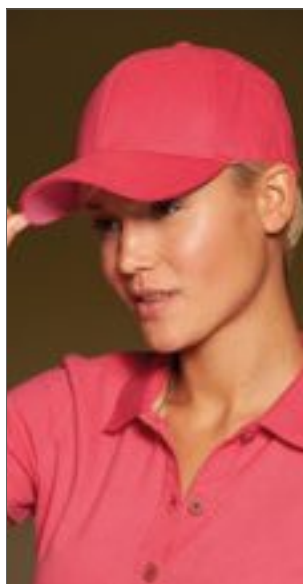

MB6181 | MB6181

6 Panel Original Flexfit® Cap

98% bavlna / 2% elastan
S/M (56/57 cm), L/XL (58/59 cm)

Myrtle beach

BEIGE	BLACK	DARK BROWN
DARK GREEN	DARK GREY	GOLD YELLOW
GREEN	LIGHT BLUE	LIGHT GREY
MAGENTA	NAVY	ORANGE
RED	ROYAL	TURQUOISE
WHITE	WINE	

Zcela uzavřený zadní panel | Perfektní fit díky elastanové vložce a pásku Flexfit® | 6 vyšívaných větracích otvorů | 8 ozdobných šicích linií na vrcholu | Laminované přední panely

Colour	Sizes	1	from 144	from 1440
Coloured	S/M - L/XL	562,00	503,00	469,00