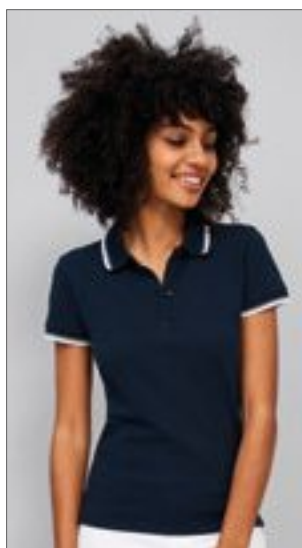

SOL'S
the fair spirit

L530 | 11366 **Women's Polo Practice**

100% bavlna
S, M, L, XL, XXL
270 g/m²

SOL'S

GOLF GREEN/WHITE	NAVY/WHITE
RED/WHITE	SKY BLUE/WHITE
WHITE/NAVY	

Česaná bavlna | Límeček a spodní část rukávů, střih a šití | Výztužná páska u krku | Kontrastní pruhovaný límeček a spodní část rukávů | 4 knoflíky tón v tónu | Rovné dno s bočními štěrbinami v kontrastním kepru

Colour	Sizes	1	from 50	from 500
Coloured	S - XXL	884,00	748,00	695,00