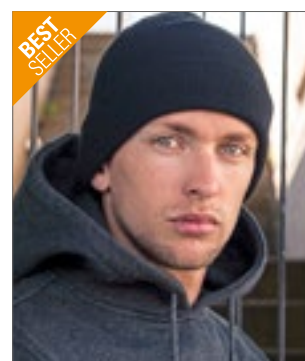

BUILD YOUR BRAND

BY001 Heavy Knit Beanie

100% akryl
One Size (27 cm)

BLACK	BURGUNDY	CHARCOAL (HEATHER)
HEATHER GREY	NAVY	

Elastická akrylová tkanina | Neutrální štítek bez značky, použitelný pro výšivku | Délka 27 cm | Ohrnovací lem