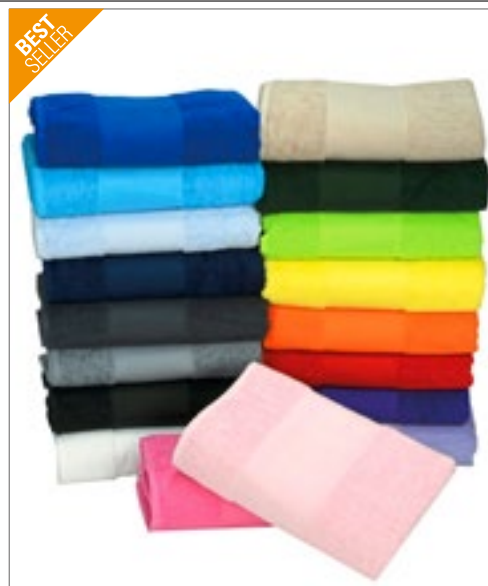

BEST SELLER

ARTG

NEW COLOUR

AR070 | AR070 PRINT-Me® Hand Towel

100% bavlna
50 x 100 cm
450 g/m²

A&R

ANTHRACITE GREY	AQUA BLUE	BLACK	BRIGHT ORANGE
BRIGHT YELLOW	DARK GREEN	FIRE RED	FRENCH NAVY
GRAPHITE	IRISH GREEN	LIGHT BLUE	LIGHT GREY
LIGHT PINK	LIGHT PURPLE	LIME GREEN	PINK
PURPLE	SAND	TRUE BLUE	WHITE

Ručník | Hranice pro tisk cca. 11 cm