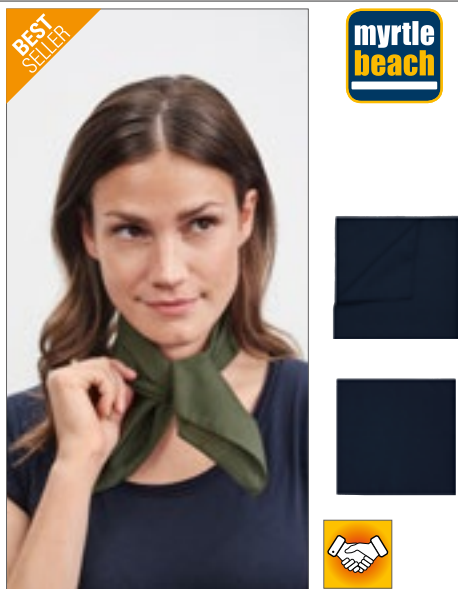

myrtle
beach

NEW
COLOUR

MB040 | MB040 **Bandana**

97% polyester / 3% bavlna
cca 50 x 50 cm
85 g/m²

Myrtle beach

BLACK	DARK GREEN	DARK GREY
GOLD	KHAKI	LIGHT GREY
LIME GREEN	NAVY	OLIVE
ORANGE	PETROL	PINK
PURPLE	RED	ROYAL
SUN YELLOW	TURQUOISE	WHITE

Multifunkční šátek