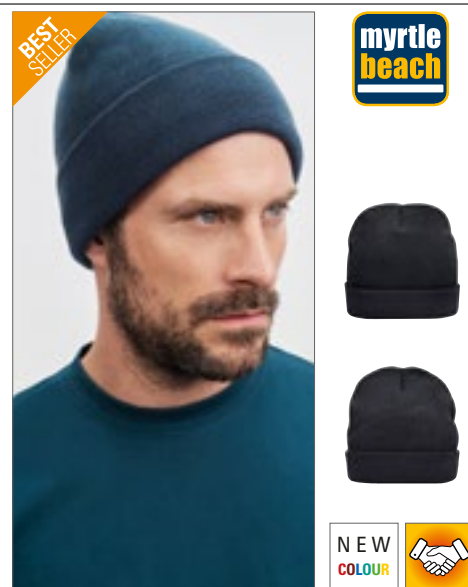

BEST SELLER

NEW
COLOUR

MB7551 | MB7551 **Knitted Cap Thinsulate™**

Vnější část látky: 100% akryl, výplň: 100% polyester
One Size

Myrtle beach

BLACK	BURGUNDY	DARK GREEN
DARK GREY MELANGE	LIGHT GREY	NAVY
NEON YELLOW	OFFWHITE	OLIVE
RED	ROYAL	

Hřejivá pletená čepice s podšívku Thinsulate™ | Dvojitý úplet | Hmotnost: 70 g