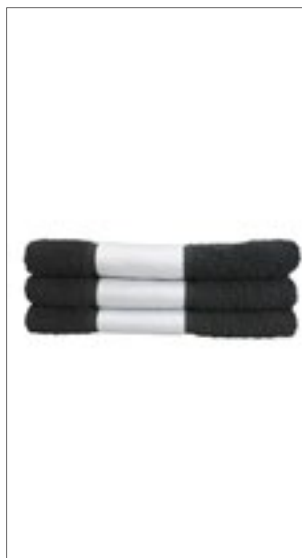

ARTG

AR087 | AR087

SUBLI-Me® Big Towel

100% bavlna / Lemovka: 100% polyester

100 x 210 cm

450 g/m²

A&R

ANTHRACITE GREY	AQUA BLUE	BLACK
BRIGHT ORANGE	BRIGHT YELLOW	DARK GREEN
FIRE RED	FRENCH NAVY	GRAPHITE
IRISH GREEN	LIGHT BLUE	LIGHT GREY
LIGHT PINK	LIGHT PURPLE	LIME GREEN
PINK	PURPLE	SAND
TRUE BLUE	WHITE	

Sublimační hranice cca. 12 cm vysoká