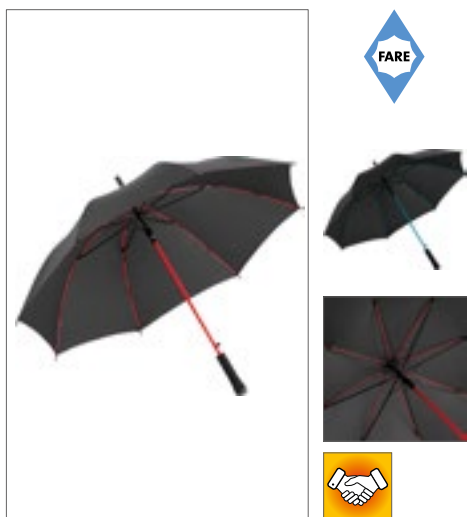

FARE

**FA1084** | 1084 **AC-Umbrella Colorline**

obal: 100% polyester  
Diameter: cca 105 cm / délka: cca 84 cm

FARE

BLACK/EURO BLUE	BLACK/LIME
BLACK/MAGENTA	BLACK/ORANGE
BLACK/PETROL	BLACK/RED
BLACK/WHITE	BLACK/YELLOW