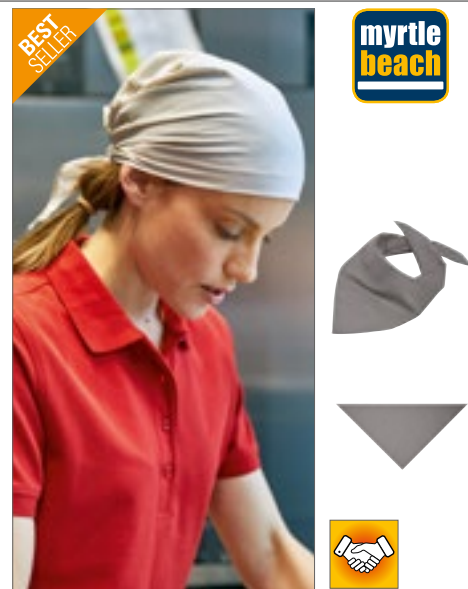

myrtle
beach

NEW
COLOUR

MB6524 | MB6524 **Triangular Scarf**

97% polyester / 3% bavlna
85 x 40 cm
85 g/m²

Myrtle beach

BLACK	DARK GREEN	DARK GREY
GOLD	KHAKI	LIGHT GREY
LIME GREEN	NAVY	OLIVE
ORANGE	PETROL	PINK
PURPLE	RED	ROYAL
SUN YELLOW	TURQUOISE	WHITE

Multifunkční trojúhelníkový šátek | Velikost: cca. 85 x 40 cm