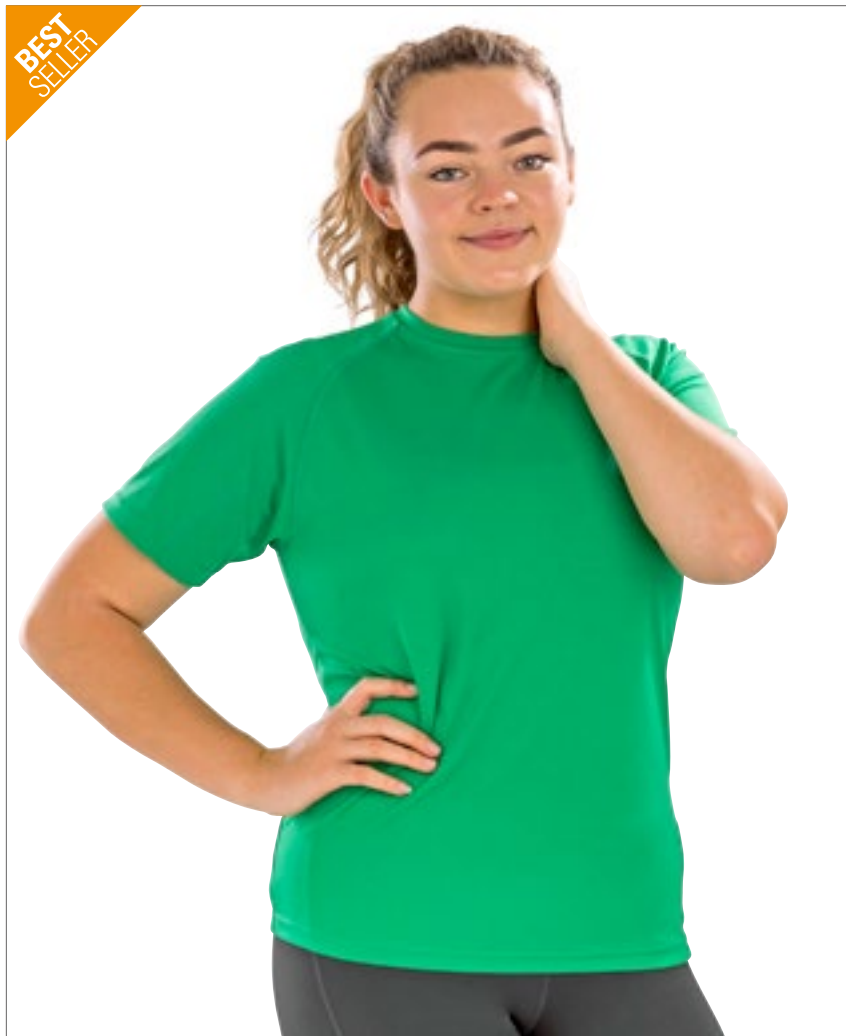

RT287 | S287X Impact Aircool Performance Tee

100% polyester
XXS, XS, S, M, L, XL, XXL, 3XL, 4XL, 5XL
135 g/m²

SPIRO

XXS, XS, S, M, L, XL, XXL, 3XL, 4XL, 5XL

BLACK	NAVY	WHITE

XXS, XS, S, M, L, XL, XXL, 3XL

BOTTLE GREEN	COMBAT	FLUORESCENT GREEN
FLUORESCENT ORANGE	FLUORESCENT PINK	FLUORESCENT YELLOW
GOLD	GREY	IRISH GREEN
LIME	OCEAN BLUE	ORANGE
PURPLE	RED	ROYAL
SUPER PINK		

Plný střih pro pohodlné nošení | Prošívaný detail na rameni a rukávu | Bez štítku | Řada výrazných barev | Ideální pro inkousty na vodní bázi | Velmi nízká váha s vylepšeným střihem a pocitem na dotek | Streč High Tec s výborným zachováním tvaru | Rychleschnoucí pletená piké textilie pro snadnou prodyšnost