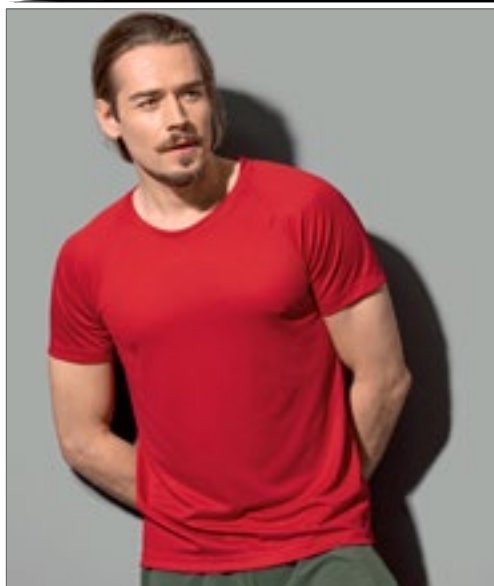

S8410 | ST8410 **Active 140 Raglan**

100% polyester
S, M, L, XL, XXL
140 g/m²

Stedman®

BLACK OPAL	CRIMSON RED	CYBER YELLOW	KING BLUE
KIWI GREEN	MARINA BLUE	WHITE	

Sítovina s očky | Dekorativní ploché švy | Raglánové rukávy | Strečová tkanina | Kontrastní zpevňovací páska za krkem (Cyber Yellow) | Malý štítek s označením velikosti v límci | Štítek péče o produkt v postranním švu | Postranní švy | Prát při 40 °C | Běžný střih