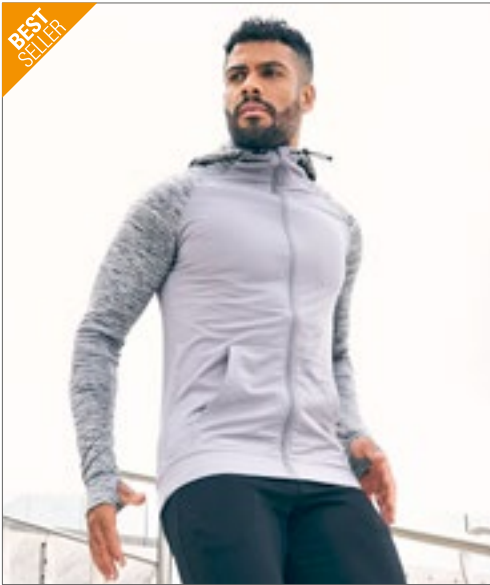

BEST SELLER

JustCool
RWDs

JC057 | JC057 **Men's Cool Contrast Zoodie**

89% polyester / 11% elastan (Contrast: 92% polyester / 8% elastan)
S, M, L, XL, XXL
240 g/m² (Sleeves: 210 g/m²)

Just Cool

BLACK/BLACK SLATE MELANGE | GREY/GREY MELANGE | NAVY/NAVY MELANGE