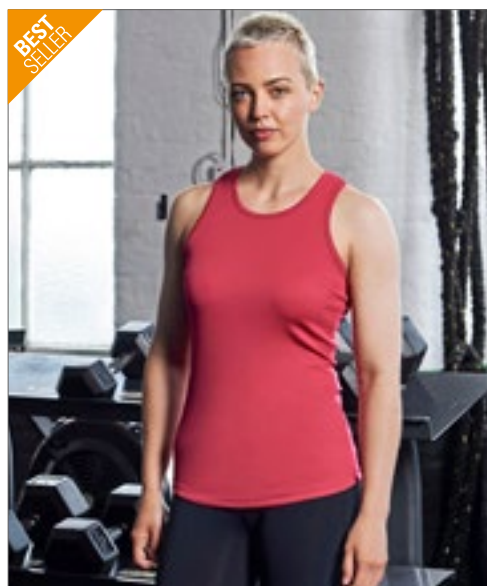

BEST SELLER

JustCool
AWD

JC015 | JC015 **Women's Cool Vest**

100% polyester
XS, S, M, L, XL
140 g/m²

Just Cool

ARCTIC WHITE	CHARCOAL (SOLID)	ELECTRIC GREEN	ELECTRIC ORANGE
ELECTRIC PINK	ELECTRIC YELLOW	FIRE RED	FRENCH NAVY
HOT PINK	JET BLACK	KELLY GREEN	PURPLE
ROYAL BLUE	SAPPHIRE BLUE	SUN YELLOW	

Dívčí střih | Styl racer back | Větší výstřih | Zaoblený zadní lem pro větší pohodlí | Texturovaná tkanina Neoteric™ od AWD se schopností odvodu vlhkosti | Zpevňovací páska kolem krku a průramků ze stejné látky | Díky jednoduchému odtrhávacímu štítku je ideální pro tvorbu vlastní značky | Certifikace výroby Worldwide Responsible Accredited Production (WRAP) | UV ochrana UPF 40+