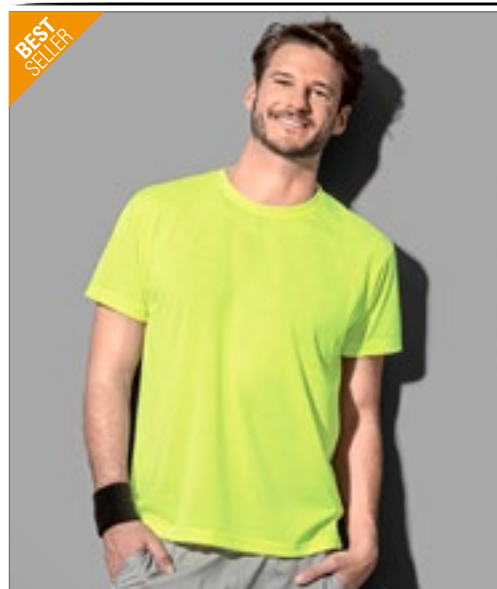

S8600 | ST8600 **Cotton Touch T-Shirt**

100% polyester
S, M, L, XL, XXL
160 g/m²

Stedman®

BLACK OPAL	CRIMSON RED	CYBER ORANGE	CYBER YELLOW
HAWAII BLUE	KIWI GREEN	WHITE