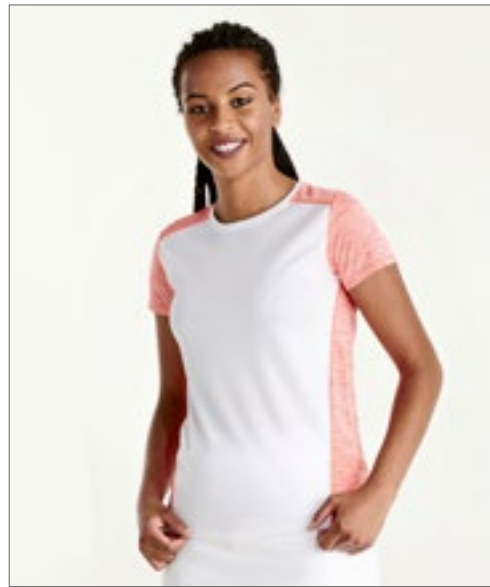

ROLY Sport.

RY6663 | CA6663 **Women's Zolder T-Shirt**

100% polyester
S, M, L, XL, XXL
135 g/m²

Roly Sport

BLACK 02/HEATHER BLACK 243	FLUOR YELLOW 221/HEATHER BLACK 243	RED 60/HEATHER RED 245
TURQUOISE 12/HEATHER TURQUOISE 246	WHITE 01/HEATHER BLACK 243	WHITE 01/HEATHER FLUOR CORAL 244

Přední strana: 100 % polyester bird's eye, zadní strana: 100 % polyester space dye, 135 g/m² | Funkční tričko s krátkým rukávem | Kulatý výstřih | Kombinace dvou polyesterových tkanin na zádech a ramenou | Rozšířená zadní část | Rychleschnoucí prodyšná látka | Odtrhávací štítek | Funkční materiál