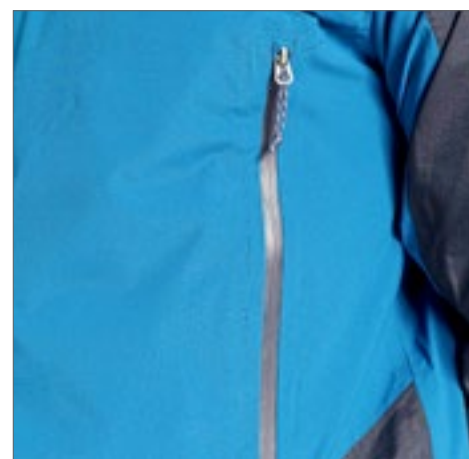

NEW

CRAGHOPPERS

EXPERT

CEW004 | CEW004

Expert Active Jacket

100% polyester
XS, S, M, L, XL, XXL, 3XL
176 g/m²

Craghoppers Expert

CARBON GREY/BLACK
POSEIDON BLUE/DARK NAVY