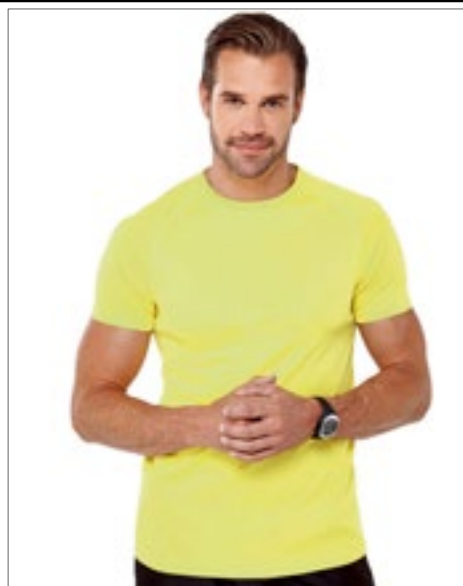

ELEVATE

EL39010 | 39010

Niagara T-Shirt

100% polyester

XS, S, M, L, XL, XXL, 3XL

145 g/m²

Elevate

APPLE GREEN	BLACK	BLUE	NAVY
NEON YELLOW	ORANGE	RED	WHITE
YELLOW			

Prodyšný materiál Cool Fit | Tenký plochý šev na raglánovém švu | Malé dvojité prošití na rukávu a spodním lemu | Saténová páska kolem krku | Tištěný štítek | Reflexní potisk vzadu | Běžný střih