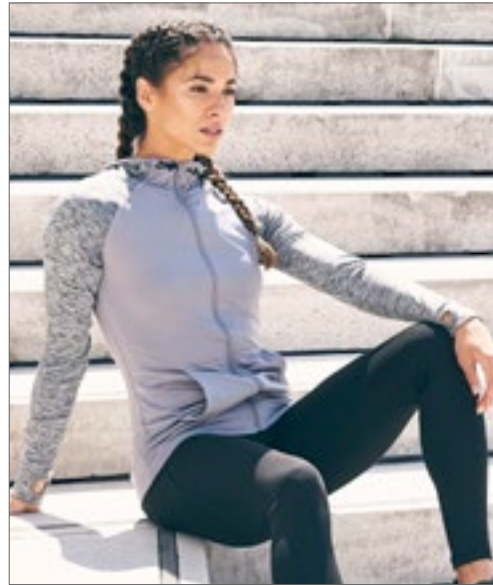

JustCool
RWDs

JC058 | JC058 **Women's Cool Contrast Zoodie**

kontrastní vsadky: 92% polyester / 8% elastan, tělo: 89% polyester / 11% elastan
XS, S, M, L, XL
240 g/m² (Sleeves: 210 g/m²)

Just Cool

BLACK/BLACK SLATE MELANGE | GREY/GREY MELANGE | OCEAN/OCEAN MELANGE

Směsová polyesterová tkanina s dvojitou hmotností | Raglánové rukávy | Kontrastní žíhané rukávy | Sportovní střih | Prodloužený lem vzadu | Rychleschnoucí tkanina s odvodem vlhkosti | Nastavitelná kapuce | Kapsa klokanka | Zip vepředu po celé délce | Otvory na palce