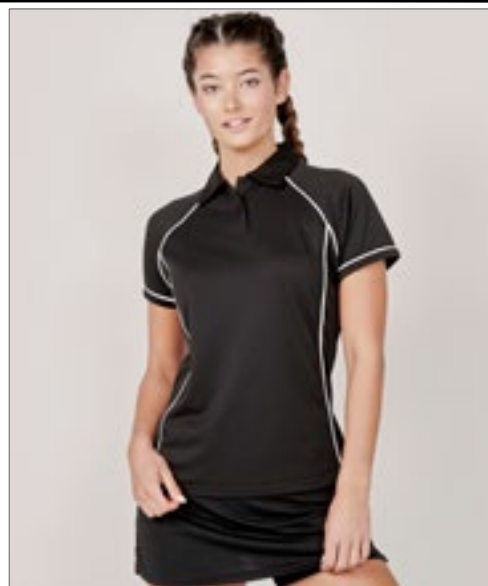

FINDEN+HALES

FH371 | LV371 **Ladies' Piped Performance Polo**

100% polyester
S, M, L, XL, XXL
200 g/m²

Finden+Hales

BLACK/BLACK	BLACK/RED	BLACK/WHITE
NAVY/RED/WHITE	NAVY/SKY/WHITE	NAVY/WHITE
RED/WHITE	ROYAL/WHITE	WHITE/WHITE

Límec ze stejné látky, raglánové rukávy | 2knoflíková léga | Vlákna a příze CoolPlus® umožňující transport vlhkosti (trvalý odvod), prodyšnost a také rychleschnoucí vlastnosti | Kontrastní lemování podél raglánových švů a dolů vpředu a vzadu