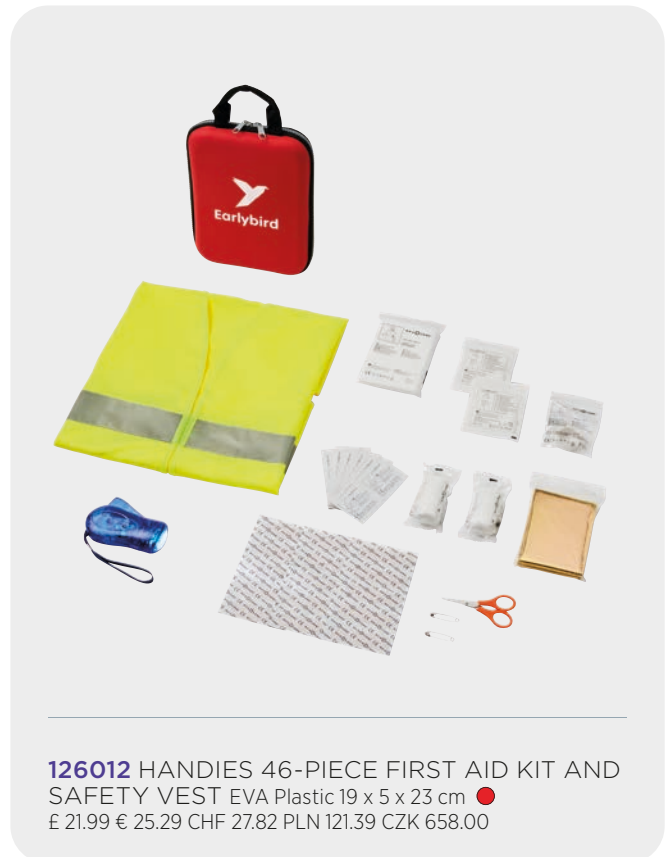

126012 HANDIES 46-PIECE FIRST AID KIT AND
SAFETY VEST EVA Plastic 19 x 5 x 23 cm ●
£ 21.99 € 25.29 CHF 27.82 PLN 121.39 CZK 658.00