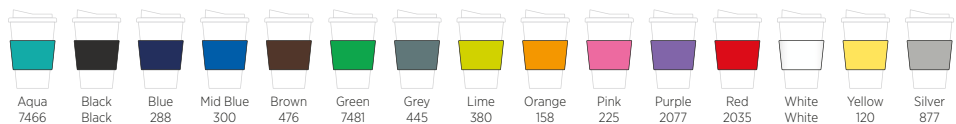

Grip colours

(Tyre grip available in black only)