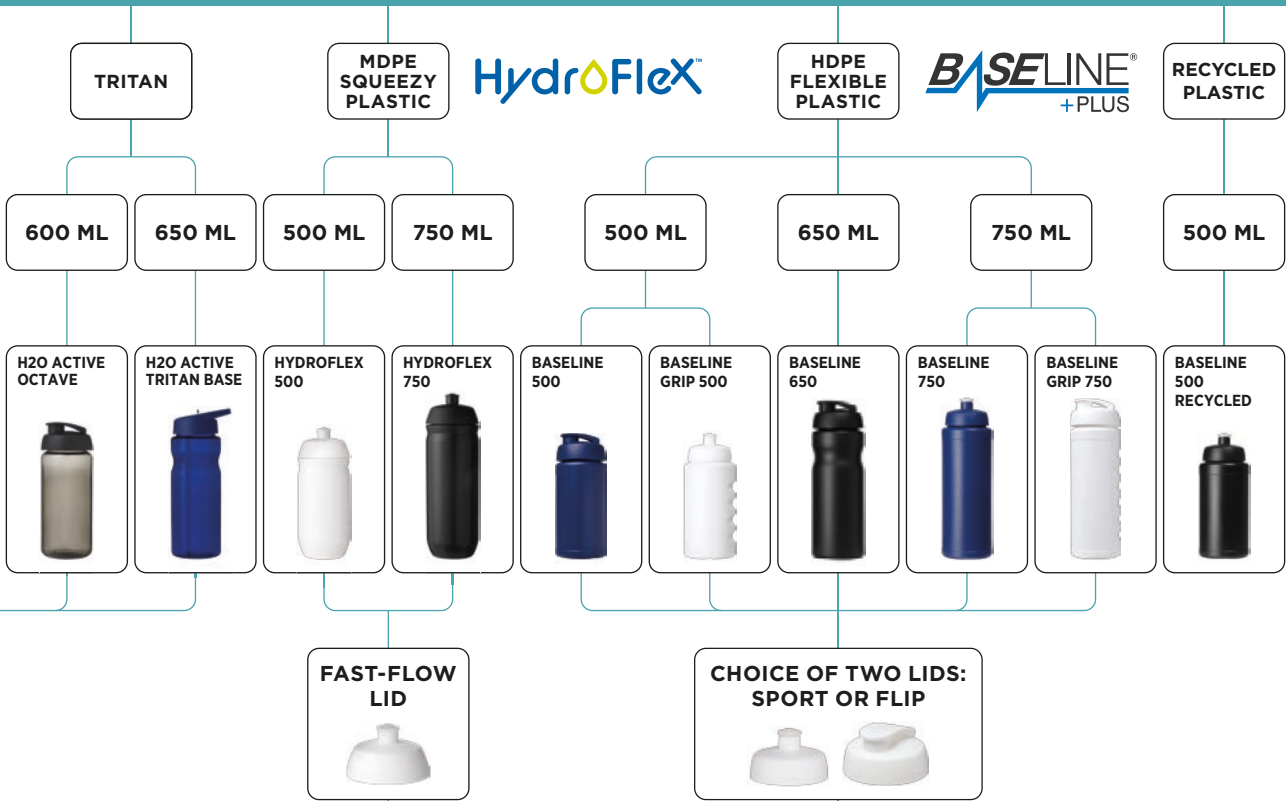

& MIX & MATCH

THEN CHOOSE YOUR COLOURS...

BOTTLE COLOURS:		LID COLOURS:	
HF 500	● ● ● ●	500	● ● ● ● ● ● ● ● ● ●
HF 750	● ● ● ●	GRIP 500	● ● ● ● ● ● ● ● ● ●
		650	● ● ● ● ●
		750	● ● ● ● ●
		GRIP 750	● ● ● ● ● ● ● ● ● ●