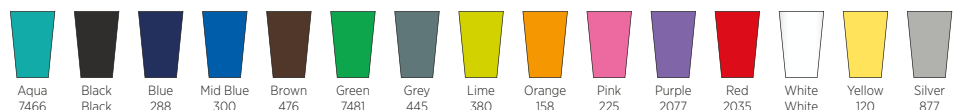

Lid colours

Grip colours

(Tyre grip available in black only)

Tumbler colours

(Americano Cortado available in clear only)

Americano® ①

210001 AMERICANO® 350 ML INSULATED TUMBLER

PP Plastic Ø 9.5 x 15.5 cm