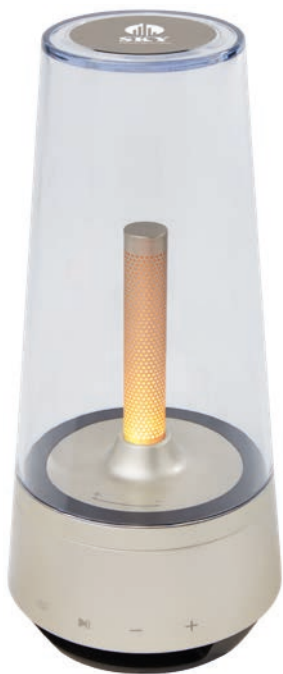

TEKIÖ

124191 HYBRID DESK PAD
PU Plastic leather 60 x 40 x 0.17 cm ●
£ 12.63 € 14.53 CHF 15.98 PLN 69.74 CZK 378.00

TEKIÖ

124217 HYBRID MULTI-DEVICE KEYBOARD WITH
STAND ABS Plastic 29 x 16 x 1.7 cm ●
£ 46.86 € 53.89 CHF 59.28 PLN 258.67 CZK 1401.00

TEKIÖ

124239 HYBRID SMART WIRELESS CHARGER
ABS Plastic, Aluminium 119 x 119 x 20.5 cm ●
£ 55.10 € 63.37 CHF 69.71 PLN 304.18 CZK 1648.00

TEKIÖ

124236 HYBRID CONFERENCE SPEAKER
ABS Plastic 12.2 x 12.2 x 4 cm ●
£ 86.03 € 98.94 CHF 108.83 PLN 474.91 CZK 2572.00