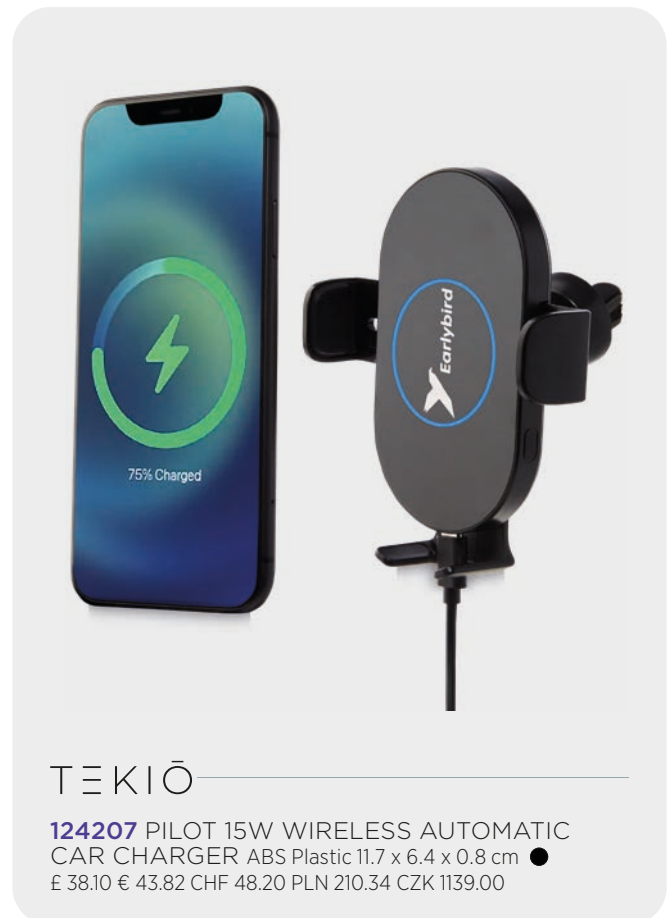

TEKIÖ

124207 PILOT 15W WIRELESS AUTOMATIC CAR CHARGER ABS Plastic 11.7 x 6.4 x 0.8 cm ●
£ 38.10 € 43.82 CHF 48.20 PLN 210.34 CZK 1139.00