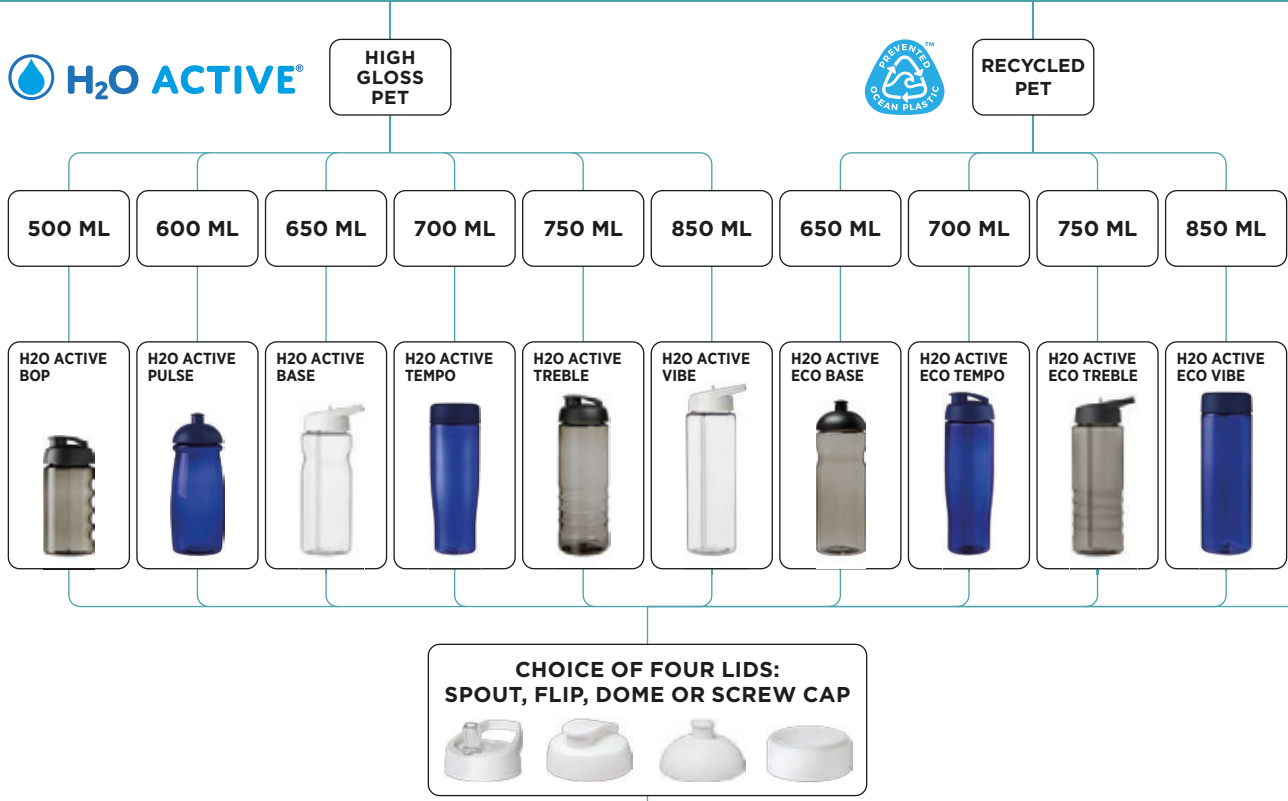

SIMPLE STEPS TO YOUR PERFECT BOTTLE...

THEN CHOOSE YOUR COLOURS...

BOTTLE COLOURS:

BOP

PULSE

BASE

TEMPO

TREBLE

VIBE

LID COLOURS:

ECO BASE

ECO TEMPO

ECO TREBLE

ECO VIBE

OCTAVE

TRITAN BASE

Aqua 7466   **Black 288**   **Blue 288**   **Green 7481**   ***Grey 445**   **Lime 380**

Orange 158   **Pink 225**   **Purple 2077**   **Red 2035**   **White 120**   **Yellow 120**

* Grey not available for Dome lid.

& MIX & MATCH