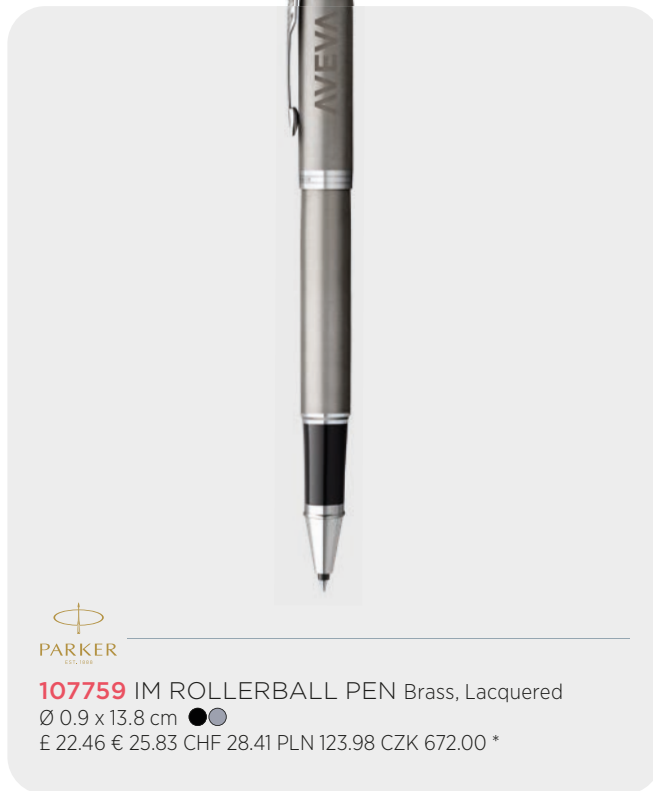

106480 VECTOR BALLPOINT PEN
Plastic, Metal Ø1 x 13.5 cm ●
£ 7.57 € 8.70 CHF 9.57 PLN 41.76 CZK 226.00 *

106483 VECTOR ROLLERBALL PEN
Plastic, Stainless Steel Ø1 x 12.9 cm ●
£ 7.88 € 9.06 CHF 9.97 PLN 43.49 CZK 236.00 *

106482 VECTOR BALLPOINT PEN
Stainless Steel Ø1 x 12.5 cm ●
£ 13.19 € 15.17 CHF 16.69 PLN 72.82 CZK 394.00 *

106484 VECTOR ROLLERBALL PEN
Stainless Steel Ø1 x 12.9 cm ●
£ 15.10 € 17.37 CHF 19.11 PLN 83.38 CZK 452.00 *

PARKER
EST. 1936

107758 IM BALLPOINT PEN Brass, Lacquered Ø 1.1 x 13.6 cm
 ●● £ 18.66 € 21.46 CHF 23.61 PLN 103.01 CZK 558.00 *

PARKER
EST. 1936

107759 IM ROLLERBALL PEN Brass, Lacquered
 Ø 0.9 x 13.8 cm ●●●
 £ 22.46 € 25.83 CHF 28.41 PLN 123.98 CZK 672.00 *