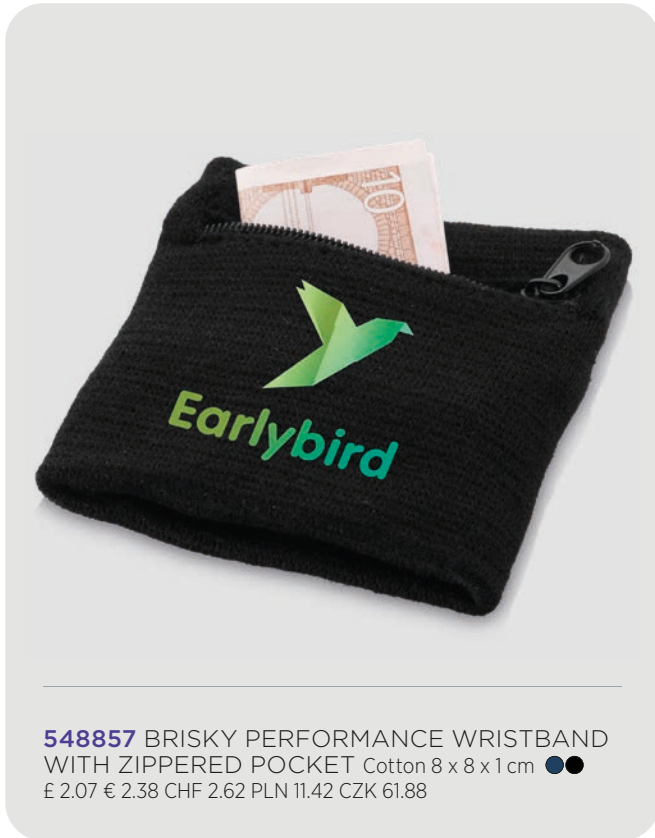

TEKIÖ

124269 ROLLFIT VIBRATING MOBILITY ROLLER PU Plastic leather, ABS Plastic 32 x 8 x 8 cm ●
 £ 87.19 € 100.27 CHF 110.30 PLN 481.30
 CZK 2607.00

PRIXTON

1PA025 PRIXTON SMARTBAND AT400CT WITH THERMOMETER
Silicone Plastic 8.6 x 14.5 x 2.5 cm ●

PRIXTON

1PA027 PRIXTON AT803 ACTIVITY TRACKER WITH THERMOMETER
Silicone Plastic 11 x 5.5 x 7.5 cm ●

PRIXTON

1PA079 PRIXTON VF100 VIBRO FITNESS PLANK
50% Plastic and 50% Metal 68 x 12.5 x 38 cm ●

548857 BRISKY PERFORMANCE WRISTBAND WITH ZIPPERED POCKET Cotton 8 x 8 x 1 cm ●●
 £ 2.07 € 2.38 CHF 2.62 PLN 11.42 CZK 61.88