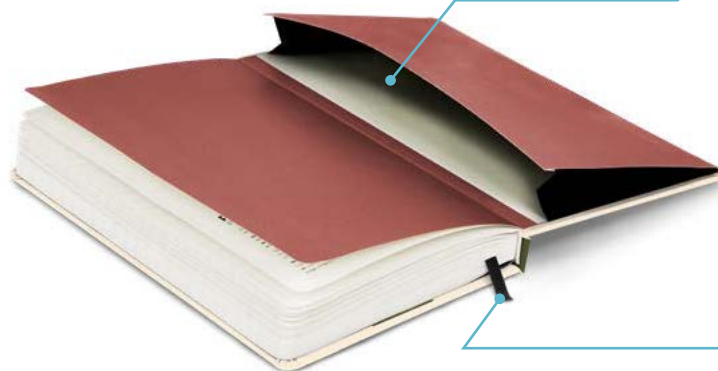

STRONG ELASTIC BAND
FOR FIXED CLOSURE

**HARDCOVER WITH
ROUNDED CORNERS**
PROFESSIONAL FINISH
THROUGHOUT THE DIARY

PEN LOOP
TO KEEP IT HANDY

INSIDE POCKET
FOR ALL YOUR SMALL ITEMS,
BUSINESS CARDS, RECEIPTS
AND SMALL TREASURES

SEWN-IN BOOKMARK
FOR BETTER ORIENTATION

13 × 21 cm lined