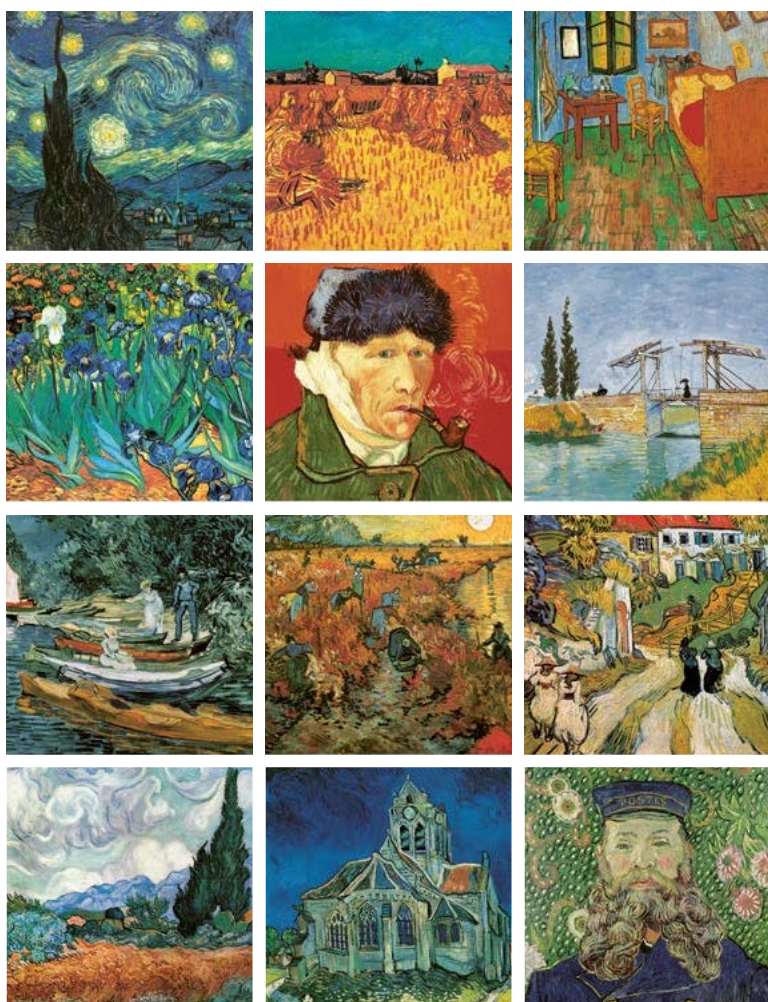

GUSTAV KLIMT

Size	30 × 34 cm
Paper	135 g/m²
Calendar	international / 14 sheets
Binding	twin-o-wire
Packing	individually packed in polypropylene bag; 20 pcs in cardboard box
Advertising space	30 × 6 cm

PGN-32458-L

VINCENT VAN GOGH

Size	30 × 34 cm
Paper	135 g/m²
Calendar	international / 14 sheets
Binding	twin-o-wire
Packing	individually packed in polypropylene bag; 20 pcs in cardboard box
Advertising space	30 × 6 cm

PGN-32459-L