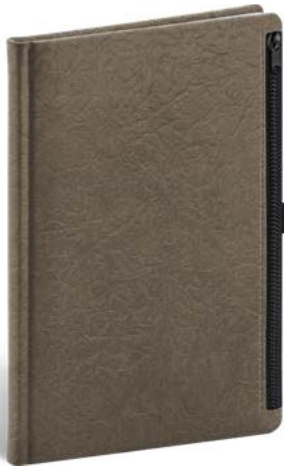

**HARDY
BROWN**

A-8760

8 595054 287603