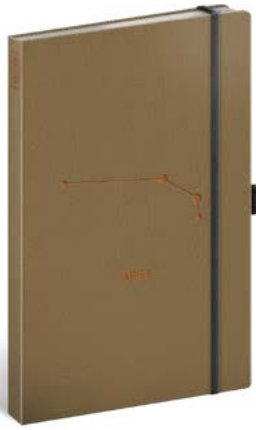

ARIES

A-8417