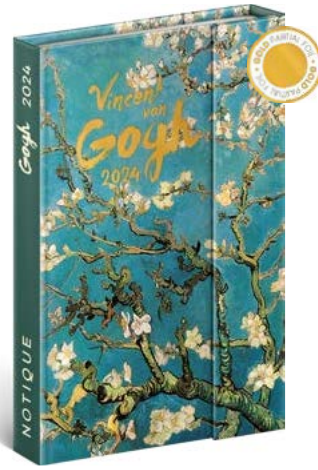

VINCENT VAN GOGH

PGD-32735-Z

8 595689 327361