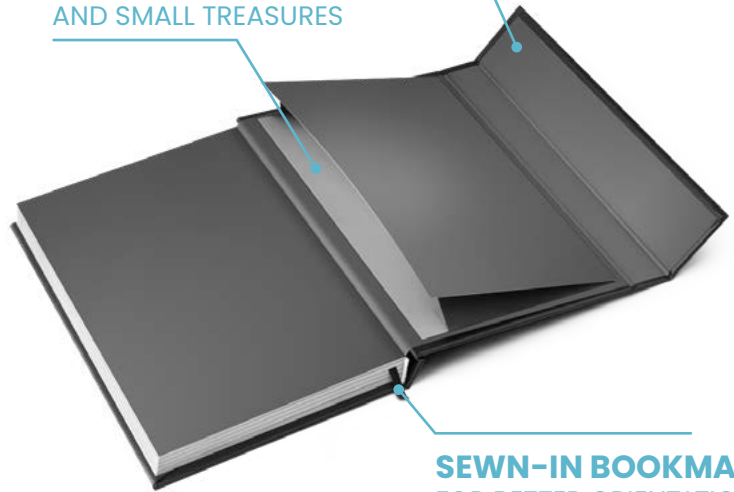

DREAM CATCHER

PGD-32704-Z

8 595689 327057

JUNGLE

PGD-32695-Z

8 595689 326951

SPECIAL MAGNETIC CLOSING

INSIDE POCKET
FOR ALL YOUR SMALL ITEMS,
BUSINESS CARDS, RECEIPTS
AND SMALL TREASURES