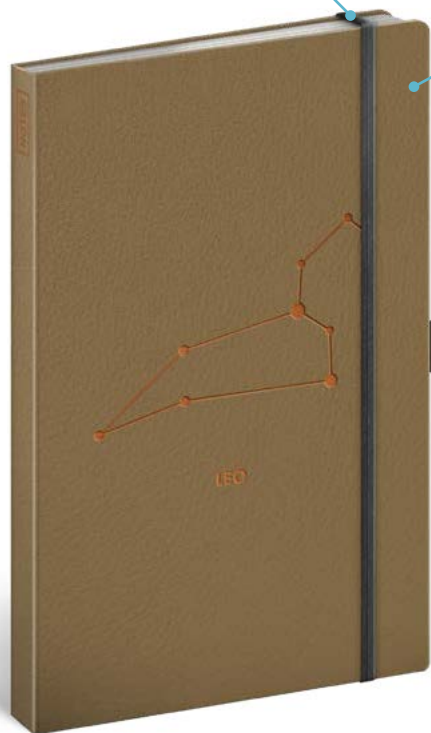

INSIDE POCKET
FOR ALL YOUR SMALL ITEMS,
BUSINESS CARDS, RECEIPTS
AND SMALL TREASURES

SEWN-IN BOOKMARK
FOR BETTER ORIENTATION

13 × 21 cm lined

13 × 21 cm

Pages	172 cream colour inside pages
Paper	100 g/m ²
Layout	lined
Binding	hard case section sewn with elastic band closing + pen loop
Packing	5 pcs shrink-wrapped