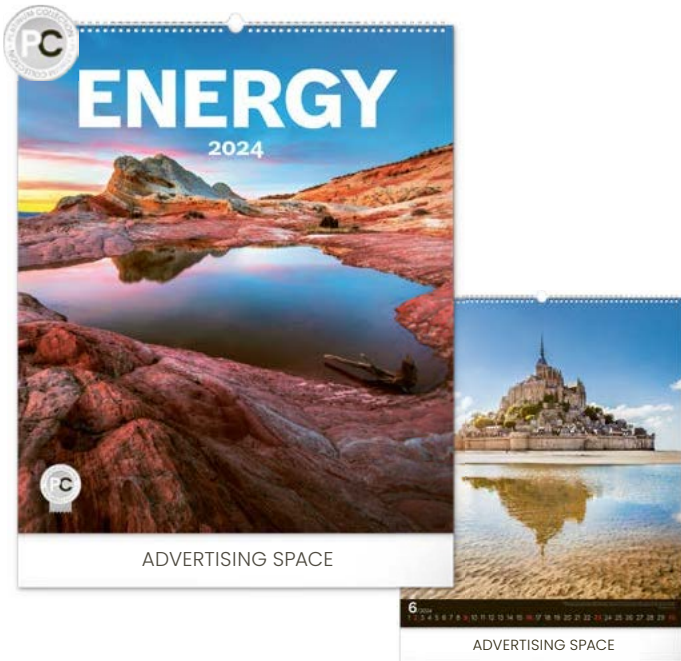

ENERGY

Size	48 × 56 cm
Paper	170 g/m²
Calendar	international / 14 sheets
Binding	twin-o-wire
Packing	individually packed in polypropylene bag; 10 pcs in cardboard box
Advertising space	48 × 6 cm

PGN-32401-L