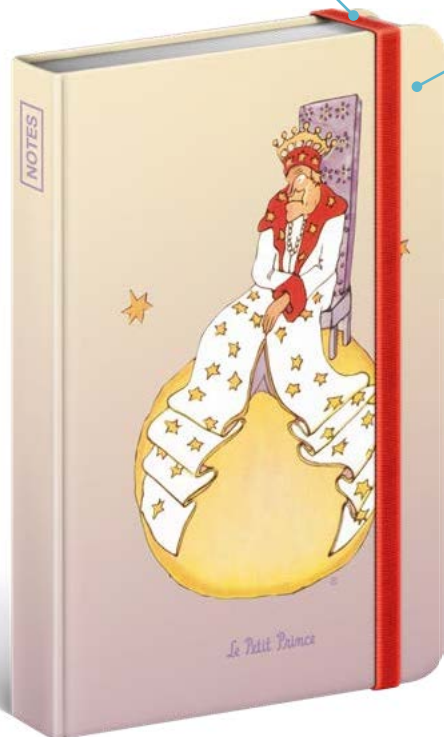

**STRONG ELASTIC BAND
FIXED CLOSURE**

**HARDCOVER WITH
ROUNDED CORNERS**
PROFESSIONAL FINISH
THROUGHOUT THE DIARY