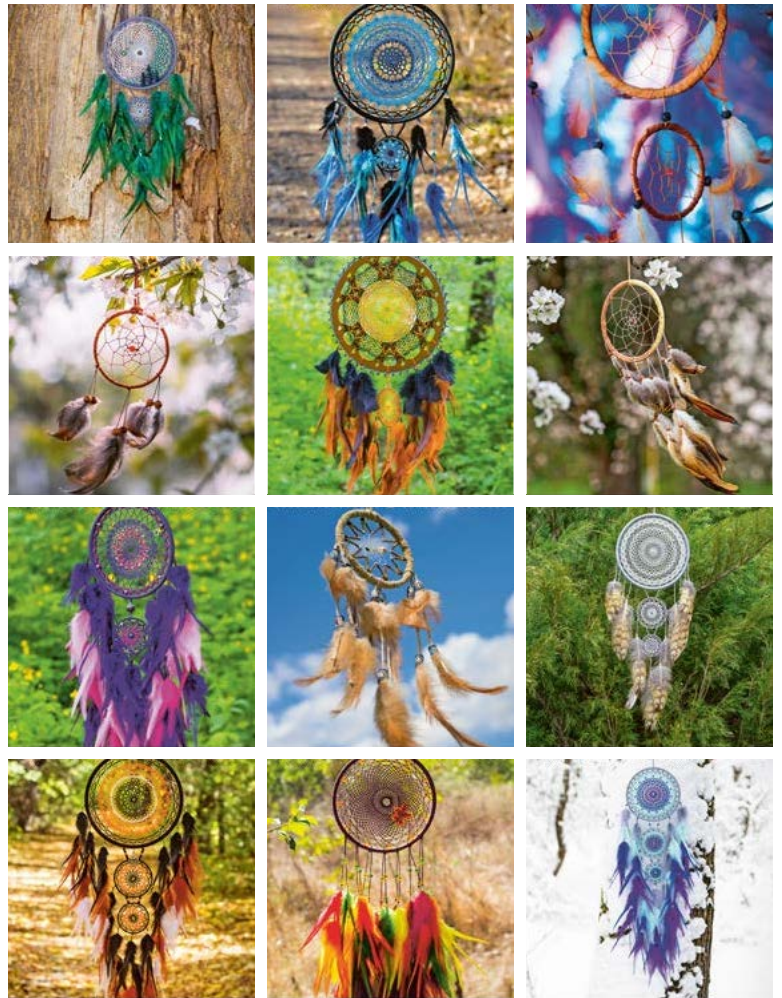

ADVERTISING SPACE

ADVERTISING SPACE

HORSES CHRISTIANE SLAWIK

Size	30 × 34 cm
Paper	135 g/m²
Calendar	international / 14 sheets
Binding	twin-o-wire
Packing	individually packed in polypropylene bag; 20 pcs in cardboard box
Advertising space	30 × 6 cm

PGN-32432-L