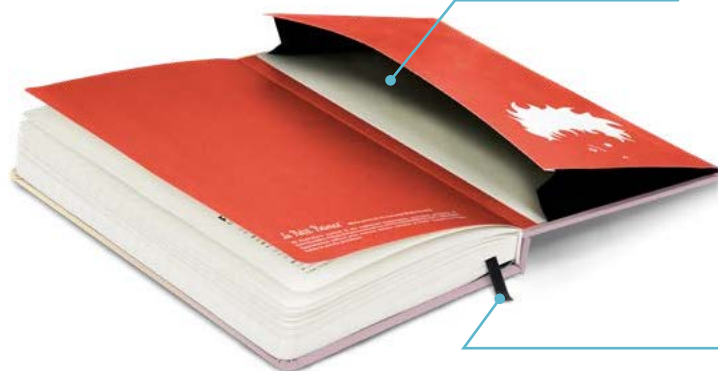

8 595054 242404

Le Petit Prince © TM Property of POMASE

**STRONG ELASTIC BAND
FIXED CLOSURE**

**HARDCOVER WITH
ROUNDED CORNERS**
PROFESSIONAL FINISH
THROUGHOUT THE DIARY

INSIDE POCKET
FOR ALL YOUR SMALL ITEMS,
BUSINESS CARDS, RECEIPTS
AND SMALL TREASURES