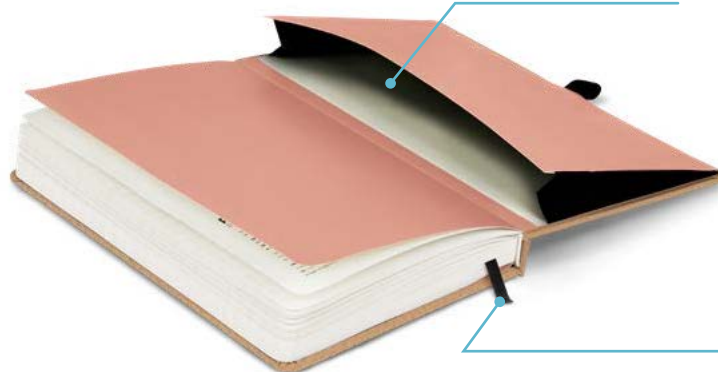

INSIDE POCKET
FOR ALL YOUR SMALL ITEMS,
BUSINESS CARDS, RECEIPTS
AND SMALL TREASURES

SEWN-IN BOOKMARK
FOR BETTER ORIENTATION

13 × 21 cm lined

13 × 21 cm

Pages	172 cream colour inside pages
Paper	100 g/m ²
Layout	lined
Binding	hard case section sewn with elastic band closing + pen loop
Packing	5 pcs shrink-wrapped