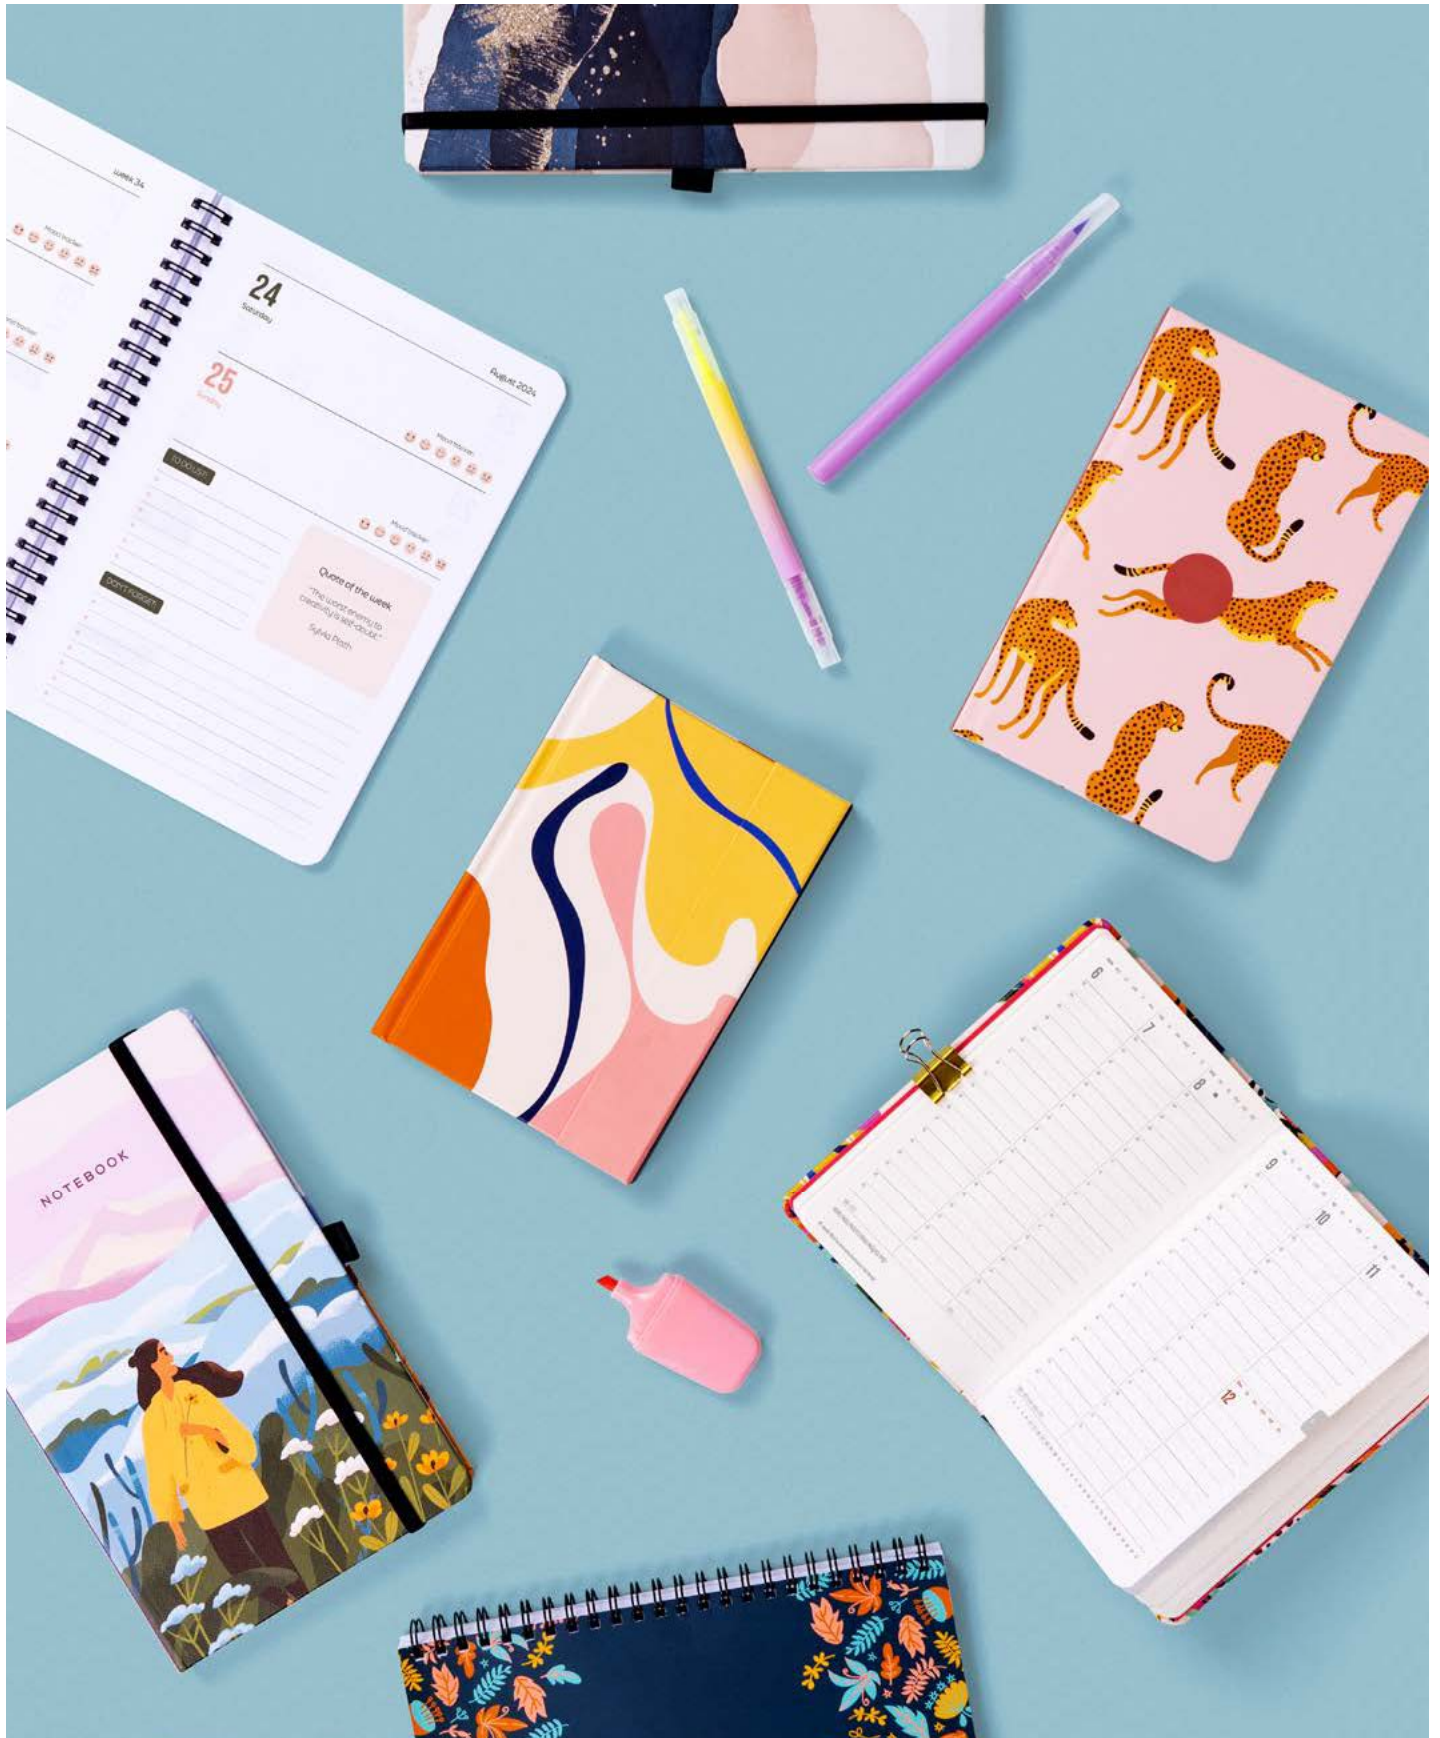

PGN-32459-L

DIARIES & NOTEBOOKS

Our weekly diaries and notebooks fit well in a pocket or a handbag and are just perfect for everyday use. Due to the ideally designed layout, it's really easy to find what you're looking for or where to write it. While made of paper – our diary doesn't need you to charge its battery every day and even doesn't require any specific knowledge of how to use it. Just grab the pen and let your imagination run wild!