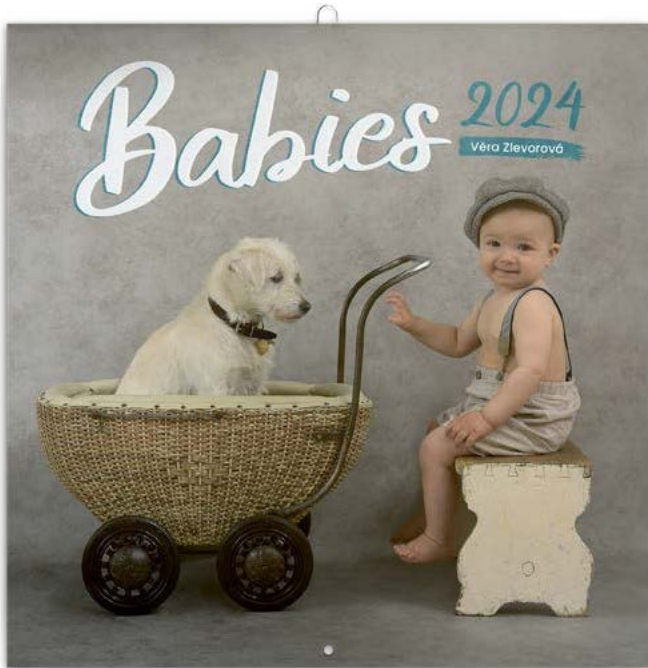

PGP-32483-Z
(EN, DE, ES, FR, IT, NL)

8 595689 324841

Tattoo

BABIES VĚRA ZLEVOROVÁ

Size	30 × 30 cm / open 30 × 60 cm
Paper	cover page 250 g/m ² – inside pages 135 g/m ²
Calendar	6 languages / 16 month calendar / 14 sheets
Binding	saddle stitched with omega hook
Packing	individually shrink-wrapped with inner cardboard; 50 pcs in cardboard box