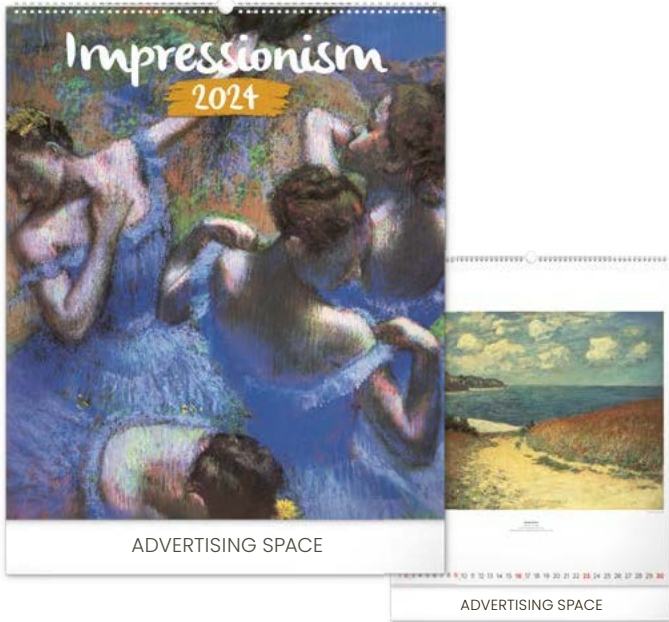

PGN-32446-L

© Václav Zapadlík

IMPRESSIONISM

Size	48 × 56 cm
Paper	170 g/m ²
Calendar	international / 14 sheets
Binding	twin-o-wire
Packing	individually packed in polypropylene bag; 10 pcs in cardboard box
Advertising space	48 × 6 cm