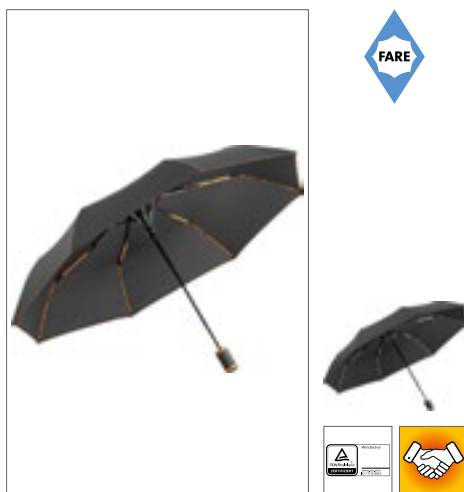

FARE

FA5584 | 5584 **Pocket Umbrella FARE®-AC-Mini Style**

obal: 100% polyester
Diameter: cca 94 cm / délka: cca 28 cm

FARE

BLACK/EURO BLUE	BLACK/GREY
BLACK/LIME	BLACK/MAGENTA
BLACK/NAVY BLUE	BLACK/ORANGE
BLACK/PETROL	BLACK/RED
BLACK/WHITE	BLACK/YELLOW

Praktické automatické rychlé otvírání | Vysoce kvalitní větruvzdorný systém pro maximální flexibilitu rámu při silnějších poryvech větru | Flexibilní laminátová žebra | Vrchlík: 100% polyesterové pongee (recyklované a s technologií waterSAVE®) | Atraktivní design díky barevnému žebrování, prstencům na rukojeti a švům | Rukojeť měkká na dotyk s tlačítkem pro otvírání a možnost propagačního značení | Praktické pouzdro s barevnými švy a elastickou stahovací šňůrkou ve sladěné barvě | Plastová rukojeť