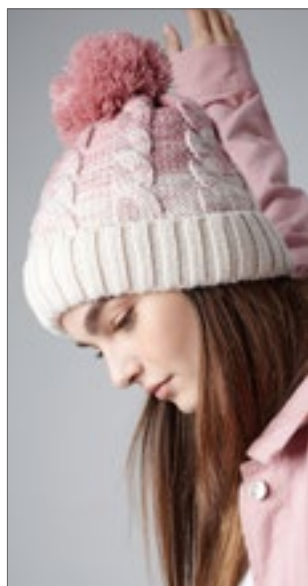

PLETENÉ ČEPICE A KLOBOUKY (ČEPICE S BAMBULÍ)

Beechfield
ORIGINAL HEADWEAR

CB459 | B459 **Ombré Beanie**

Vnější část: 100% Akryl, Podšívka: 100% Polyester
One Size

Beechfield

BLACK/LIGHT GREY	DUSKY PINK/OFF WHITE
LAVENDER/FRENCH NAVY	TEAL/FRENCH NAVY

Odtrhávací štítek pro snadnou změnu designu | Manžetový ozdobný design | Robustní copánkový vzor z více druhů příze | Bambulka ve stejné barvě