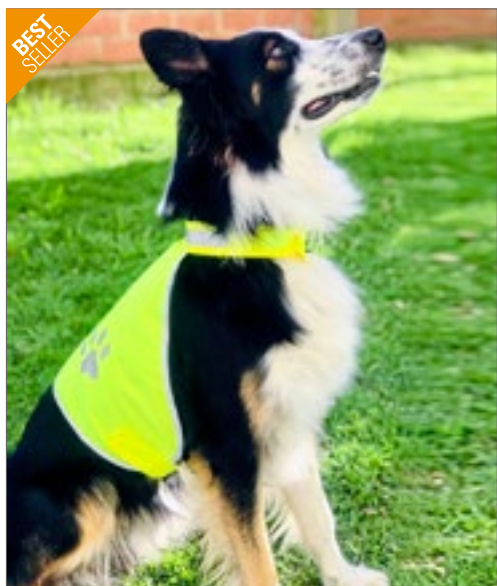

KX104 | KTH100

Stretchy Hi-Vis Safety Vest For Dogs Buenos Aires

100% polyester
S, M, L
120 g/m²

Korntex

SIGNAL YELLOW

Bezpečnostní vesta Korntex® pro psy | Vysoce reflexní bezpečnostní vesta | Polyesterový materiál se snadnou údržbou | Velikost nastavitelná pomocí suchého zipu na krku a břiše | Rychlé a snadné oblékání | Pro malé a střední psy | Obvod krku velikosti S cca. 45 cm / obvod pasu cca. 40 cm | Obvod krku velikosti M cca. 50 cm / obvod pasu cca. 52 cm | Obvod krku velikosti L cca. 62 cm / obvod pasu cca. 65 cm | Vybaveno čárovým kódem EAN | Jednotlivě balené v polyetylenových sáčcích | Výrobce garantuje reflexní vlastnost podle normy EN pro 25 pracích cyklů do 40 °C