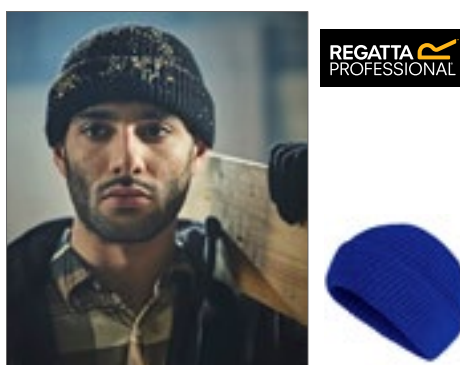

REGATTA
PROFESSIONAL

RG307 Watch Hat

100% akryl
One Size

BLACK CLASSIC ROYAL NAVY

Plně žebrovaná polyakrylová tkanina