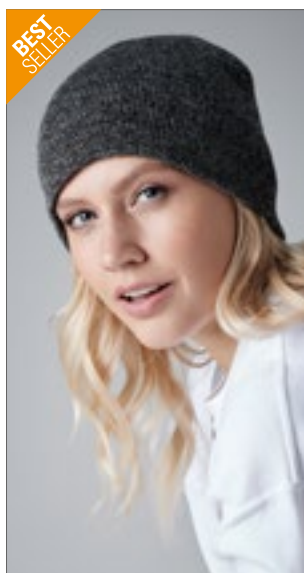

BEST SELLER

CB44 | B44 **Original Pull-On Beanie**

100% akryl (Heather Grey: 55% polyester / 45% akryl)
One Size

Beechfield

ANTIQUE GREY	BLACK	BOTTLE GREEN
BRIGHT ROYAL	BURGUNDY	CLASSIC RED
FLUORESCENT ORANGE	FLUORESCENT YELLOW	FRENCH NAVY
FUCHSIA	GRAPHITE GREY	HEATHER GREY
KELLY GREEN	SKY BLUE	STONE
WHITE	YELLOW	

Akryl jemný na dotek | Dvojitá vrstva úpletu | Oblékání přes hlavu