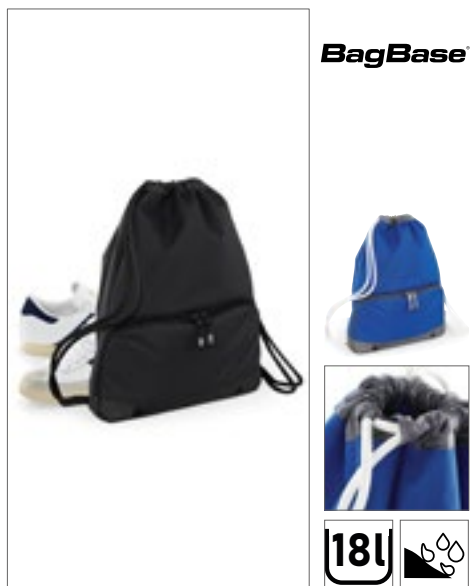

BagBase

BEST SELLER

bags2GO

bags2GO

BG542 | BG542 **Athleisure Gymsac**

100% polyester
35 x 49 x 9 cm

BagBase

BS15391 | DTG-15391 **Gymsac - Miami**