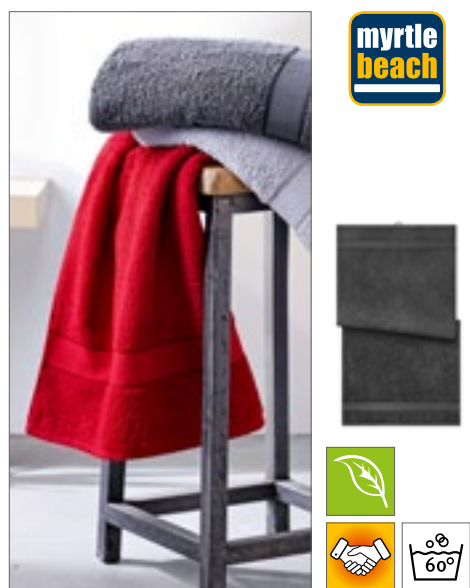

MB443 | MB443 **Bath Towel**

100% bavlna
70 x 140 cm
420 g/m² Myrtle beach

ACID YELLOW	BLACK	COBALT
DARK GREEN	FUCHSIA	GRAPHITE
GRENADINE	MID GREY	NAVY
ORIENT RED	RED	ROYAL
SILVER	WHITE	YELLOW

Flanel z měkkého bavlněného froté, vyrobeného z česané, kruhově dopřádané organické bavlny | Příjemně měkké bavlněné froté | 420 g / m² | 70 x 140 cm | Okraj: 4,8 cm