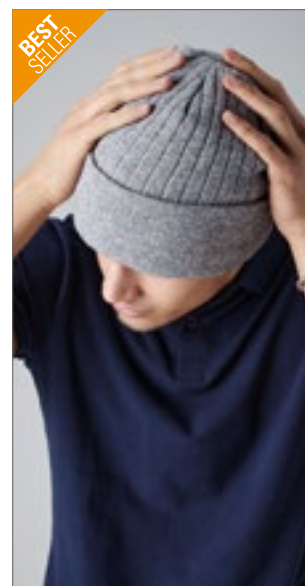

BEST SELLER

Beechfield
ORIGINAL HEADWEAR

CB447 | B447 **Thinsulate™ Beanie**

100% akryl (Dark Graphite: 52% akryl / 48% polyester)
One Size

Beechfield

BLACK	BOTTLE GREEN	BRIGHT ROYAL
BURGUNDY	CLASSIC RED	DARK GRAPHITE
FRENCH NAVY	HEATHER GREY	

100 % akryl měkký na dotek | Podšívkou Thinsulate™ | Nežebrovaná manžeta pro snadnou dekoraci | Dvojitá vrstva úpletu