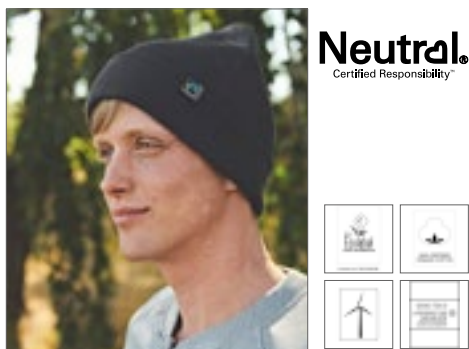

PLETENÉ ČEPICE A KLOBOUKY (ČEPICE BEANIES)

NE93055 Classic Beanie

100% bavlna
One Size

BLACK	BORDEAUX	BOTTLE GREEN
CHARCOAL	MILITARY	NAVY
RED		

Bavlna s certifikací Fairtrade | Certifikovaná organická česaná bavlna | Čepice s lemem | Dvě vrstvy