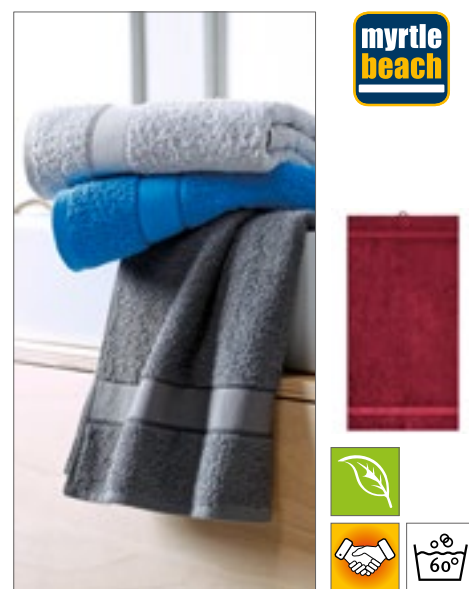

MB442 | MB442 **Hand Towel**

100% bavlna
50 x 100 cm
420 g/m² Myrtle beach

ACID YELLOW	BLACK	COBALT
DARK GREEN	FUCHSIA	GRAPHITE
GRENADINE	MID GREY	NAVY
ORIENT RED	RED	ROYAL
SILVER	WHITE	YELLOW

Flanel z měkkého bavlněného froté, vyrobeného z česané, kruhově dopřádané organické bavlny | Příjemně měkké bavlněné froté | 420 g / m² | 50 x 100 cm | Okraj: 4,5 cm