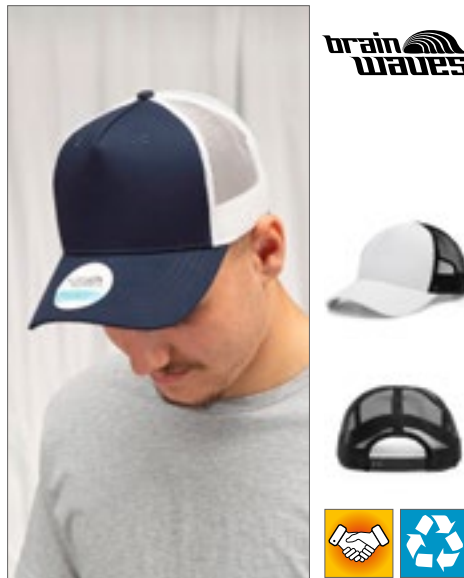

brain waves

BW7020255 | 7020255 **5-Panel Trucker Cap Recycled**
100% polyester
One Size

Brain Waves

BLACK/BLACK	BLACK/WHITE
NAVY/NAVY	NAVY/WHITE
RED/WHITE	WHITE/BLACK
WHITE/NAVY	WHITE/WHITE

100 % recyklovaný polyester + 100 % recyklovaná síťovina | Vzhled bavlny | Klasický moderní tvar | Tvrdé škrobené plátno | Plastové zapínání pro úpravu velikosti | Ozdobné prošívání a větrací otvory v odpovídající barvě | Polstrovaný potní pásek pro větší pohodlí | Prvotřídní konstrukce | Velikost cca. 57,5 cm