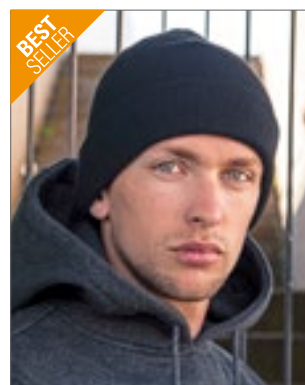

BEST SELLER

BUILD YOUR BRAND

BY001 Heavy Knit Beanie

100% akryl
One Size (27 cm)

BLACK	BURGUNDY	CHARCOAL (HEATHER)
HEATHER GREY	NAVY	

Elastická akrylová tkanina | Neutrální štítek bez značky, použitelný pro výšivku | Délka 27 cm | Ohnovací lem