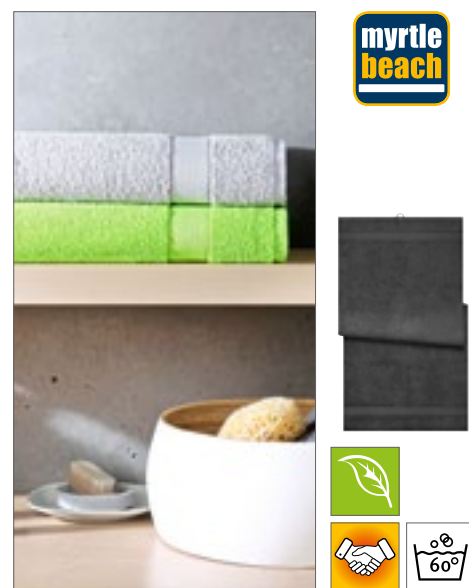

MB445 | MB445 **Bath Sheet**

100% bavlna
100 x 150 cm
420 g/m² Myrtle beach

ACID YELLOW	BLACK	COBALT
DARK GREEN	FUCHSIA	GRAPHITE
GRENADINE	MID GREY	NAVY
ORIENT RED	RED	ROYAL
SILVER	WHITE	YELLOW

Flanel z měkkého bavlněného froté, vyrobeného z česané, kruhově dopřádané organické bavlny | Příjemně měkké bavlněné froté | 420 g / m² | 100 x 150 cm | Okraj: 5 cm