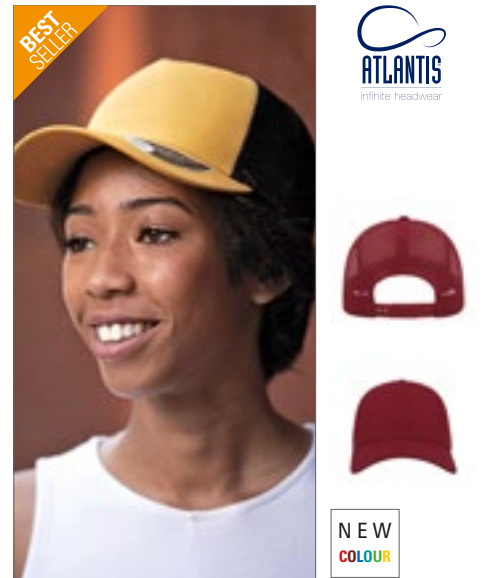

ATLANTIS
infinite headwear

AT511 | RAPC **Rapper Cotton Cap**
100% bavlna, síť: 100% polyester, manžeta: 65% polyester / 35% bavlna
One Size

Atlantis

BLACK/BLACK	BURGUNDY/BURGUNDY
BURGUNDY/STONE	DARK GREY/BLACK
KHAKI/STONE	MUSTARD/BLACK
NAVY/GREY	NAVY/NAVY
OLIVE/BLACK	PURPLE/WHITE
RED/RED	ROYAL/ROYAL
WHITE/WHITE	

5panelová | PVC zapínání | Zadní síťka | Boční síťka | Strukturovaný přední panel | Předohnutý kšilt | 4 prošití na kšiltu