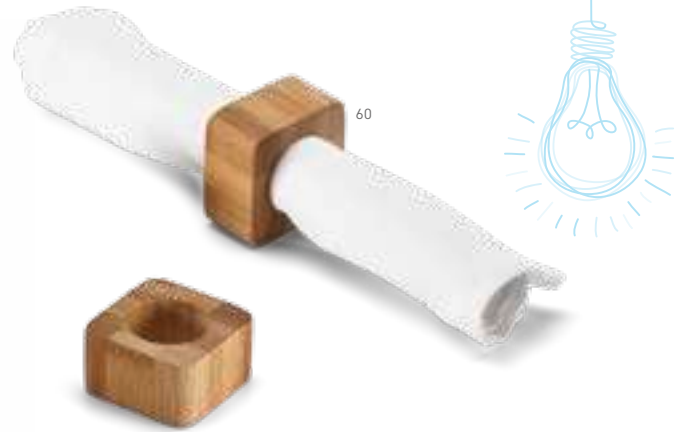

93877 • ANISE hi:dea™ design

Set of 2 napkin rings. Bamboo.

∓ 45 x 45 x 25 mm
↗ LS - 30 x 16 mm