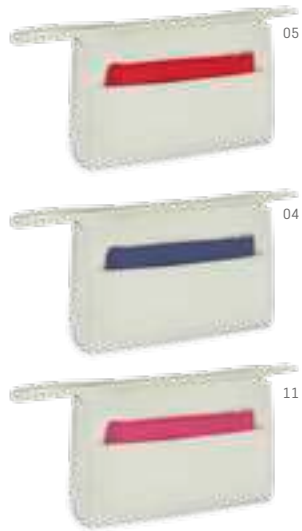

**92725** • TRAPEZE hi|dea™ design

Cosmetic bag. Microfiber. With inner pockets.

270 x 210 x 60 mm  
 TR - 150 x 90 mm

**92727 • MARILYN** hi|dea™ design

Cosmetic bag. Microfiber. With front pocket and multiuse pouch.