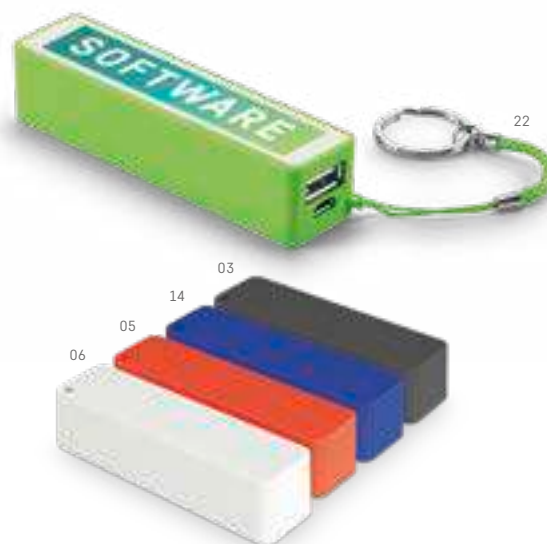

97311

Portable battery. ABS. Lithium battery. Power: 2.000 mAh. Lifespan $\geq$ 500 cycles. With 5V/1A input/output. Includes USB/micro-USB cable charger.

▮ 96 x 22 x 24 mm
↗ SR - 80 x 15 mm

Ref.	97311	97323	97327	97336	97391	97343	97344	97345	97347	97351	97352	97353
Dimensions:	96 x 22 x 24 mm	95 x 23 x 22 mm	143 x 77 x 16 mm	91 x 56 x 24 mm	112 x 42 x 25 mm	90 x 77 x 22 mm	110 x 68 x 10 mm	136 x 31 x 31 mm	Ø23 x 93 mm	150 x 74 x 12 mm	126 x 68 x 15 mm	123 x 50 x 14 mm
Material:	ABS	Aluminium	ABS	Aluminium	ABS	Aluminium	Aluminium	ABS	Aluminium	Aluminium	Aluminium	ABS
Available colours:	03, 05, 06, 14, 22	03, 04, 05, 44	03	44	07, 72	44	03, 04, 44	44	03, 04, 44	03, 44	44	06
Capacity:	2.000 mAh	2.200 mAh	1.800 mAh	4.000 mAh	2.000 mAh	7.200 mAh	4.000 mAh	3.500 mAh	2.200 mAh	7.200 mAh	4.000 mAh	3.800 mAh
Battery type:	Li-ion	Li-ion	Li-polymer	Li-polymer	Li-ion	Li-polymer	Li-polymer	Li-ion	Li-ion	Li-polymer	Li-polymer	Li-polymer
Power:	Input: 5.0V DC/1A Output: 5.0V DC/1A											
No. cycles charging/discharging:	$\geq$500 cycles											
Compatibility:	These portable batteries are compatible with smartphones, tablets, cameras, consoles, MP3/MP4, and other electrical equipment.											
Certification and security:	All models include overheating security system and comply with EU RoHS Directive.