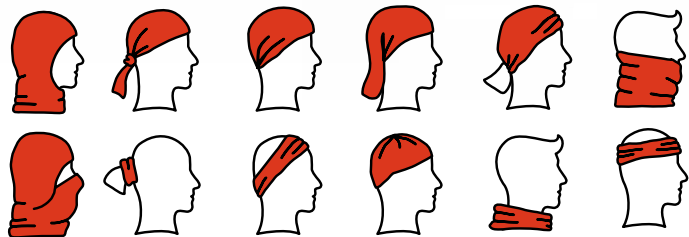

99020

Headband. Polar fleece: 220 g/m².

∓ Ø580 x 80 mm
/ TR - 150 x 50 mm

99018

Beanie. Polar fleece: 220 g/m².

∓ 295 x 230 mm
/ TR - 90 x 50 mm

99021

Multifunction bandana. Microfiber: 130 g/m².

∓ 250 x 470 mm
/ TR - 150 x 150 mm