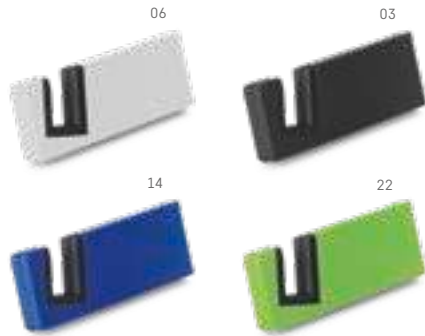

97367

Phone holder. ABS and TPR.

☒ Closed: 89 x 30 x 9 mm
☒ SR - 45 x 25 mm