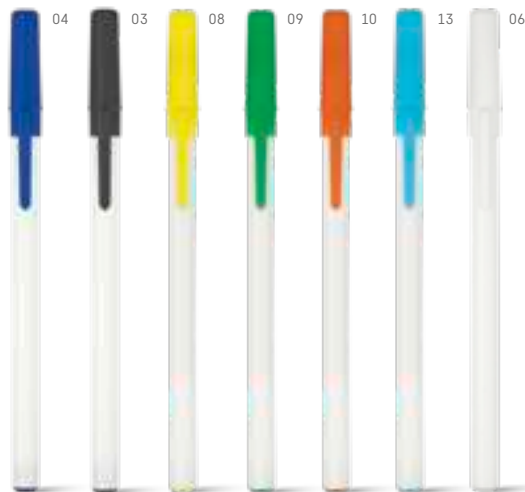

91473 • SENA

Ball pen. PS.

∅8 x 150 mm

SRC - 62 x 19 mm