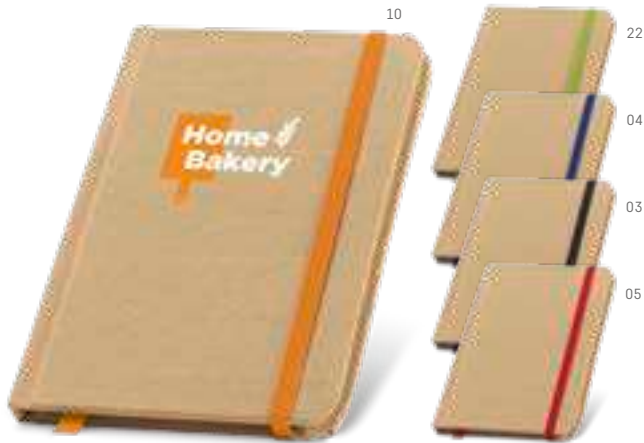

93709

Notepad. Cardboard. Hardcover. With 80 recycled plain sheets.

100 x 140 mm
SR - 60 x 110 mm