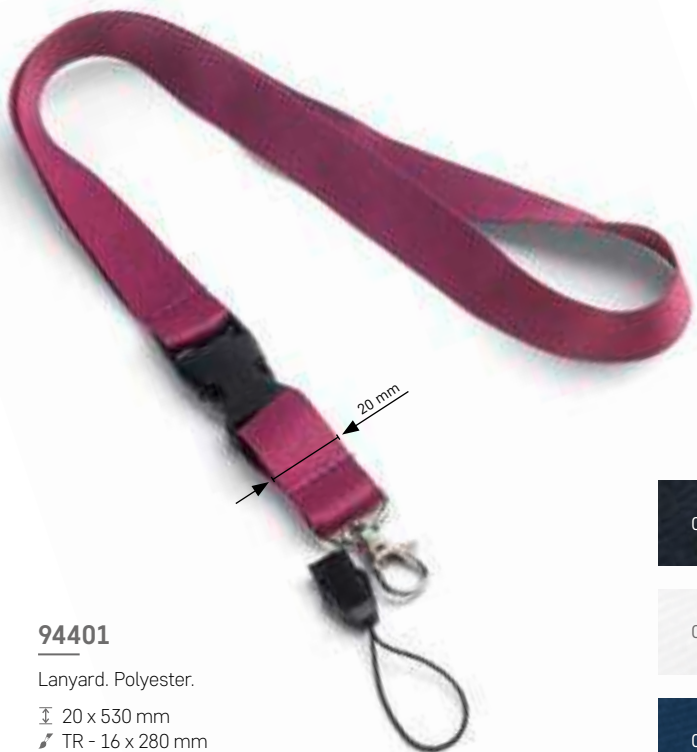

Keyring. PS.

± Ø40 x 5 mm  
 / PD - Ø20 mm

**93062**

Keyring. PS.

± 25 x 41 x 5 mm  
 / PD - 20 x 30 mm

**93056**

Keyring. PS.

± 43 x 55 x 5 mm  
 / PD - 20 x 20 mm