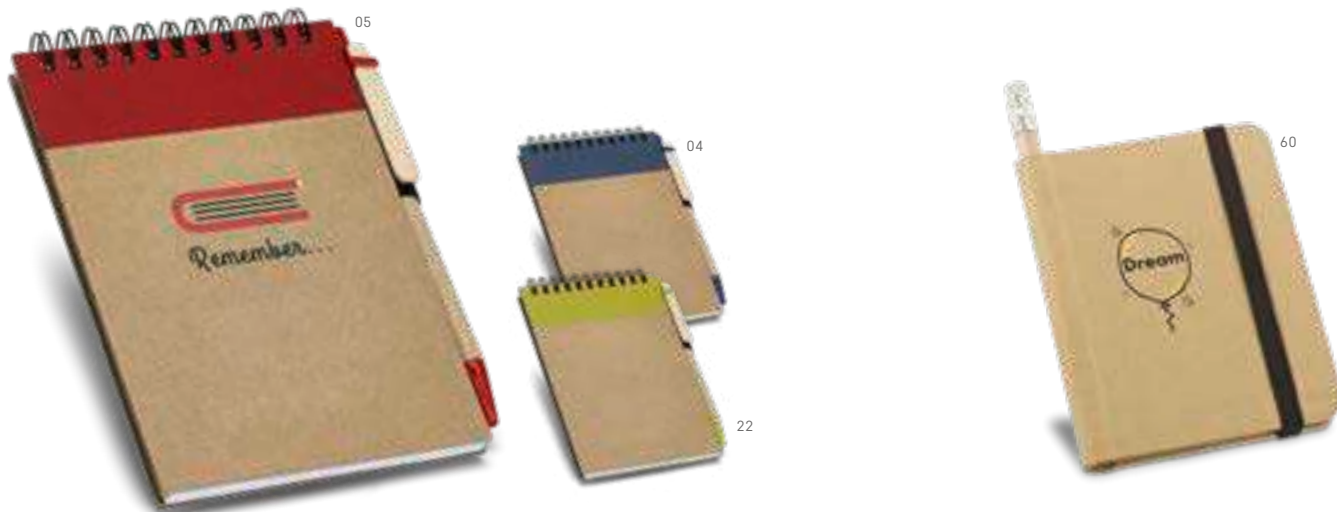

93711 • WILDE hi:dea™ design

Notepad. Cardboard. With 60 recycled plain sheets.

85 x 125 mm

SR - 60 x 80 mm

ADAPTABLE

93427

Notepad. Cardboard. Hardcover. With 60 recycled plain sheets. Includes ball pen.

105 x 145 mm

SR - 80 x 90 mm

93422

Notepad. Cardboard. Hardcover. With 70 recycled plain sheets. Includes pencil.

82 x 105 mm

SR - 40 x 80 mm