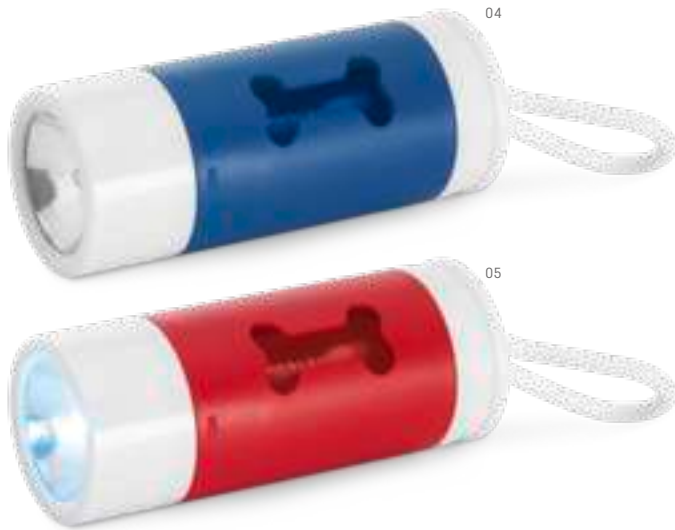

LED

94751

Bag dispenser. ABS. With LED, carabiner clip and 10 plastic bags. Includes 3 LR1130 batteries.

Dispenser: Ø40 x 100 mm | Bags: 265 x 310 mm
PD - 50 x 8 mm