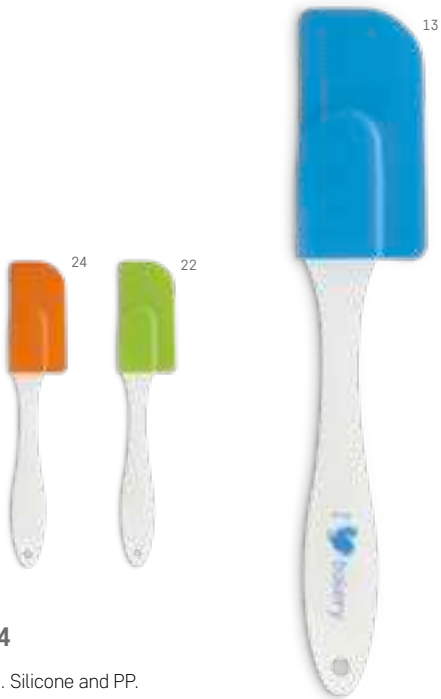

Bottle opener. With magnet.

 $\perp$  50 x 105 x 5 mm

 $\nearrow$  SR - 40 x 20 mm

**93884**

Spatula. Silicone and PP.

190 x 36 mm  
 PD - 30 x 10 mm

**93883**

Basting brush. Silicone and PP.