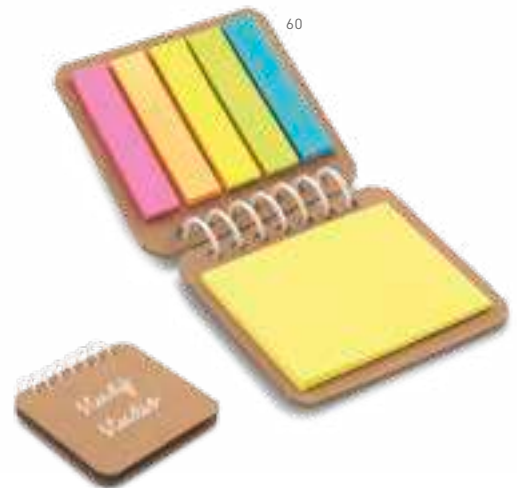

93718

Sticky notes set. Kraft paper. 6 sets: 25 sheets each.

▮ 75 x 70 mm
✂ SR - 50 x 45 mm