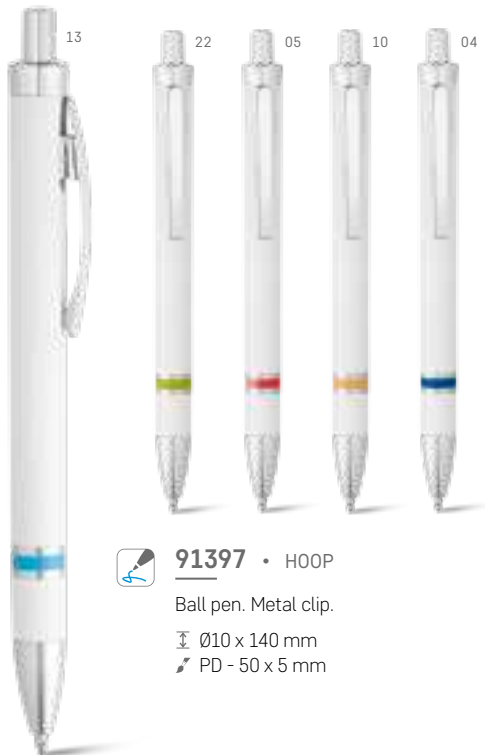

∅ 12 x 140 mm

PD - 35 x 6 mm

**81131** • FUNK

Ball pen. With metal clip and rubber finish grip.

∅ 12 x 140 mm

PD - 35 x 6 mm

**91674** • P0

Ball pen. Metallic finish.

∅ 10 x 138 mm

PD - 45 x 5 mm

**91397** • HOOP

Ball pen. Metal clip.

∅ 10 x 140 mm

PD - 50 x 5 mm

**91346** • LEON

Ball pen. Metal clip.