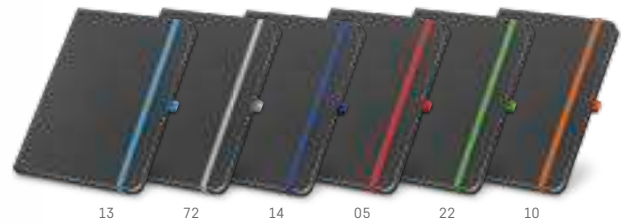

**93470**

Notepad. Hardcover. With inner pocket and 80 ivory plain sheets.

137 x 210 mm

SR - 100 x 190 mm

A5 **93733**

Notepad. Hard cover. With pen holder and 80 ivory plain sheets.

137 x 210 mm

SR - 100 x 180 mm