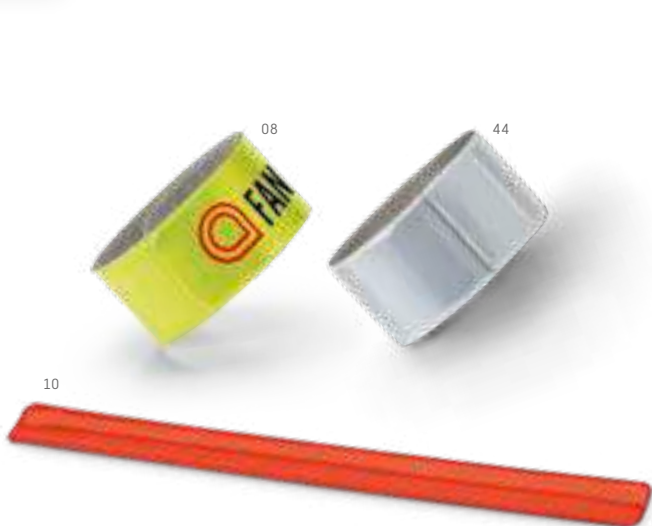

▮ Pouch: 95 x 120 x 36 mm  
 ↗ TR - 50 x 30 mm

**98510**

Bag cover. 210D. Water resistant. With reflective elements. This is a promotional product.

▮ 660 x 770 mm  
 ↗ TR - 200 x 200 mm

**98505**

Fluorescent slap band. With velvet lining. This is a promotional product.