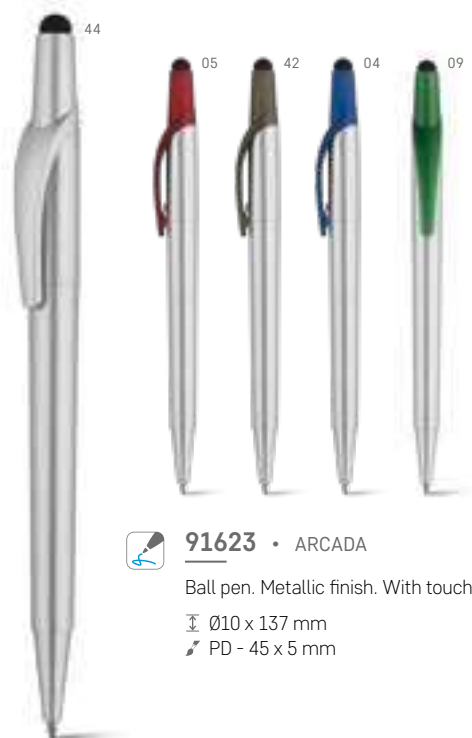

91623 • ARCADA

Ball pen. Metallic finish. With touch tip.

∅ 10 x 137 mm
PD - 45 x 5 mm