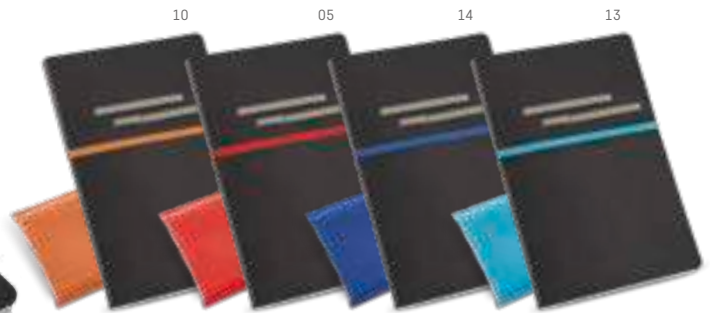

93713 • ROOTS hijdea™ design

A5 Notepad. Imitation leather. With 96 plain sheets. Supplied in non-woven pouch. Ball pen not included.

140 x 210 mm | Pouch: 185 x 240 mm
SR - 100 x 50 mm