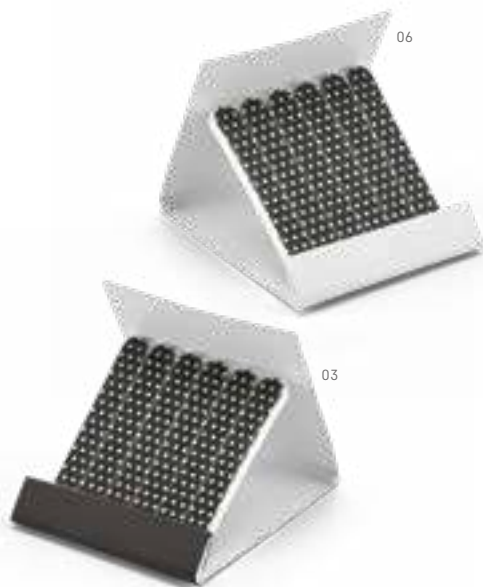

Manicure set. Imitation leather.  
Includes 5 pieces.

▮ 110 x 65 x 20 mm  
✂ UV - 25 x 30 mm

**94899**

Handbag hook. Metal.

▮ Ø45 x 8 mm  
✂ DM - Ø30 mm

**94856**

Set of 6 nail files. Supplied in cardboard box.