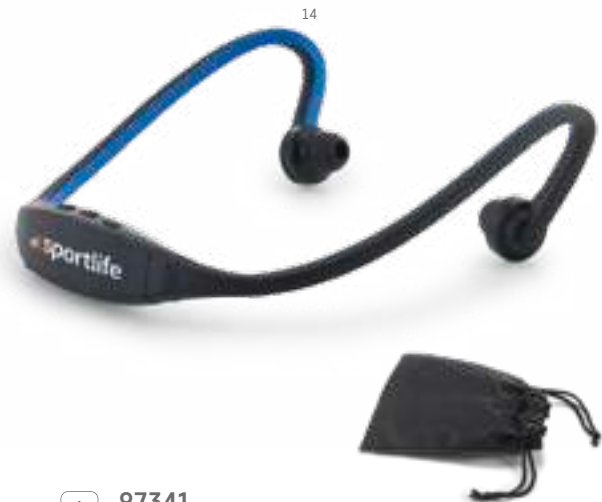

97341

Sports headphones. ABS and silicone. With bluetooth. 1 hour battery life. Functions include answering calls, volume control and connecting to playlist of mobile device. Includes micro-USB charging cable. Supplied with non-woven pouch.

⊥ 150 x 135 x 50 mm | Pouch: 200 x 180 mm
↗ PD - 30 x 7 mm