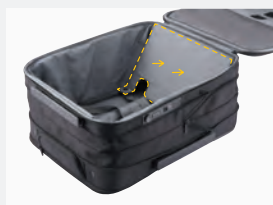

XDDESIGN

AWARE

52 X
31 L

FLEX FOLDABLE TROLLEY

ECO FRIENDLY

FOLDABLE DESIGN

INTEGRATED
TSA LOCK

P705.811 | **NEW**

XD Design Flex Foldable Trolley

Material: 1680D rPET • Volume (litres): 15-30 • Laptop/tablet compartment for: 15,6" • USB charger port: √

Size 39 x 15,5 x 51 cm **Max. printsize** 200 x 150 mm **Printtechnique** Screen transfer