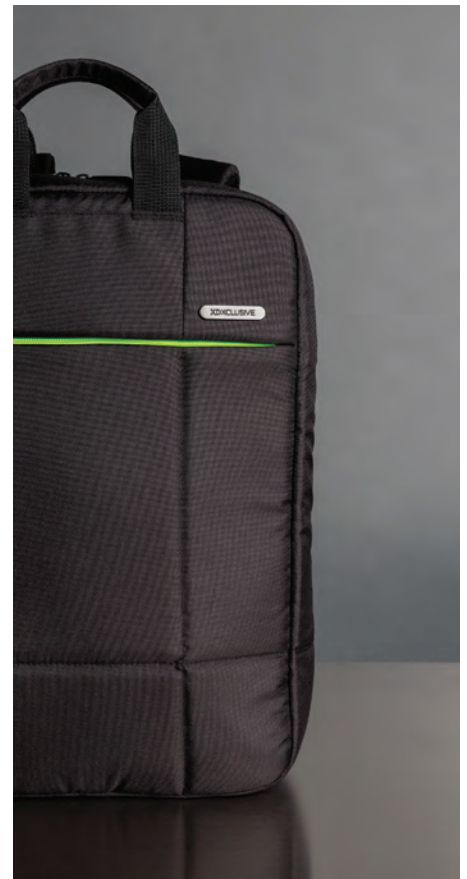

XD XCLUSIVE®

P762.531

Soho business RPET 15.6" laptop backpack PVC free

Material: 600D rPET • Laptop/tablet compartment for: 15,6" • Luggage strap: ✓ • PVC free: ✓

Size 29 x 10 x 41 cm **Max. printsize** 80 x 150 mm **Printtechnique** Screen transfer