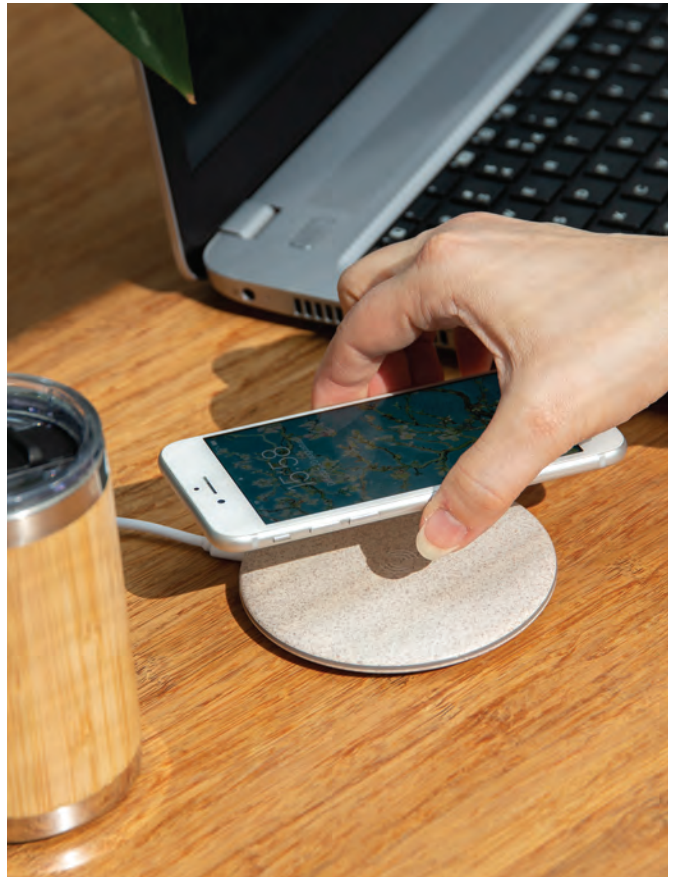

XDCOLLECTION

P308.729

5W Wheat straw wireless charger

Input type: Micro USB • Input speed: 5V/1.2A • Wireless Output: 5W • USB Output(s): - • Type-C Output: - • Cable: USB A > Micro USB, 150 cm

Size 1 x ø 10 cm **Max. printsize** 60 x 60 mm **Printtechnique** Pad print

XDCOLLECTION

P308.299

Wheat Straw 5W round wireless charging pad

Input type: Micro USB • Input speed: 5V/2A • Wireless Output: 5W • USB Output(s): - • Type-C Output: - • Cable: USB A > Micro USB, 50 cm

Size 1 x ø 7 cm **Max. printsize** 45 x 45 mm **Printtechnique** Pad print