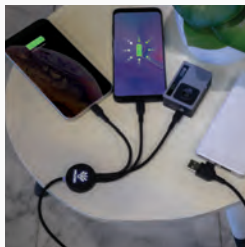

P302.391 | XDCOLLECTION

Light up logo 6-in-1 cable

Max current: 5V/2.4A • Input type: USB & Type-C • Output type: Type-C & Micro USB & Lightning • Cable: 120cm • Sync function: -

Size 120 x 2 x 1 cm **Max. printsize** 25 x 25 mm **Printtechnique** Laser engraving