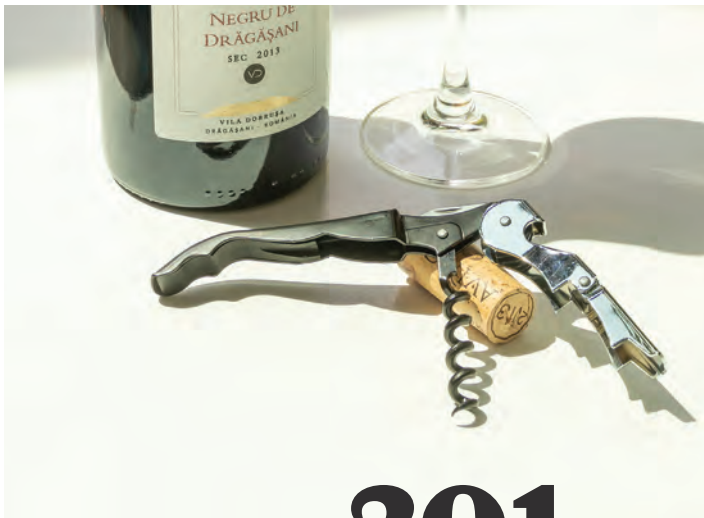

Vino Waiters corkscrew

201