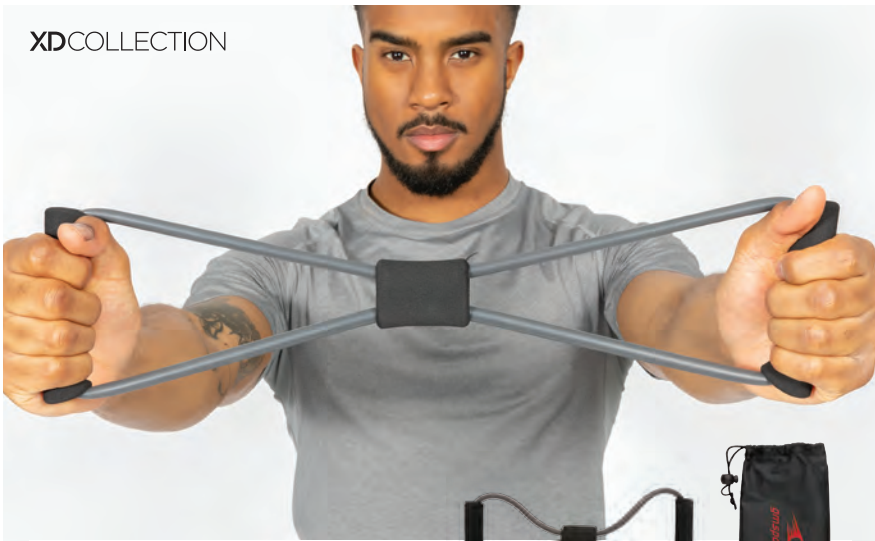

XDCOLLECTION

P320.082 | **NEW**