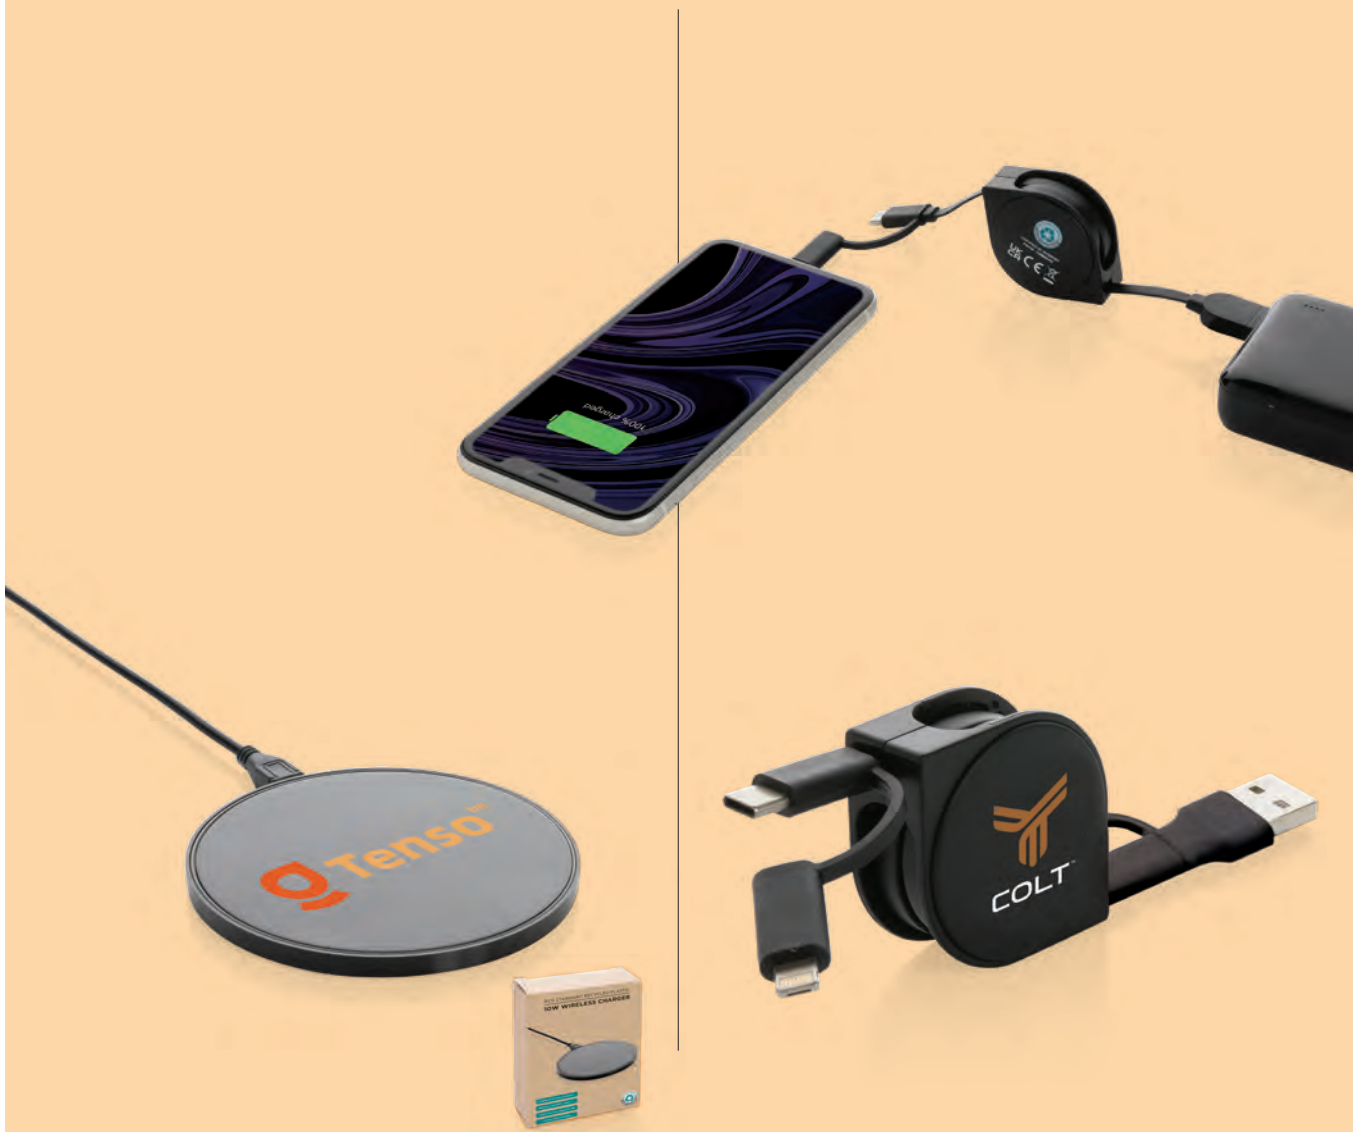

P308.661 | **NEW**

RCS standard recycled plastic 10W wireless charger

Input type: Micro USB • Input speed: 9V/1.5A • Wireless Output: 10W • USB Output(s): - • Type-C Output: - • Cable: USB A > Micro USB, 150 cm

Size 0,7 x ø 10,1 cm **Max. printsize** 20 x 30 mm **Printtechnique** Pad print

P302.661 | **NEW**

RCS standard recycled plastic and TPE 6 in 1 cable

Max current: 5V/2A • Input type: USB & Type-C • Output type: Type-C & Micro USB & Lightning • Cable: 100cm • Sync function: √

Size 5 x 5 x 2 cm **Max. printsize** 65 x 65 mm **Printtechnique** Pad print