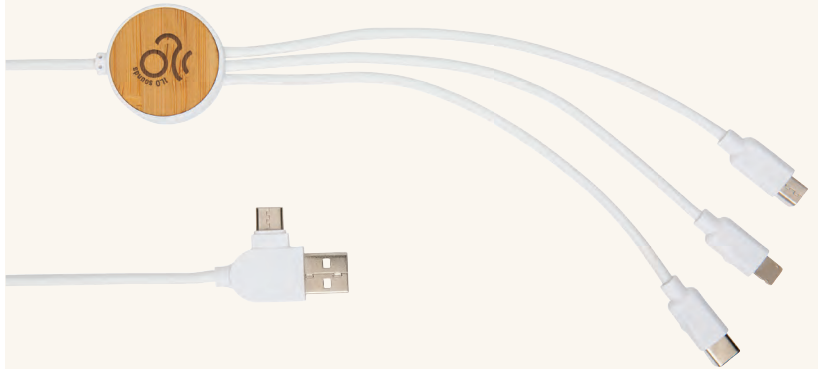

P302.413

Ontario 1.2 metre 6-in-1 charging cable

Max current: 5V/2.4A • Input type: USB & Type-C • Output type: Type-C & Micro USB & Lightning • Cable: 120cm • Sync function: -

Size 100 x 3 x 2 cm **Max. printsize** 25 x 25 mm **Printtechnique** CO₂ engraving