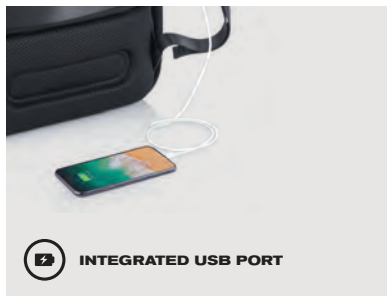

Size 31,5 x 14,5 x 46 cm **Max. printsize** 180 x 150 mm **Printtechnique** Screen transfer

DUAL FUNCTION

BUSINESS BACKPACK

GYM BAG

INTEGRATED USB PORT

XDDDESIGN

FLEX GYM BAG

ANTI-THEFT