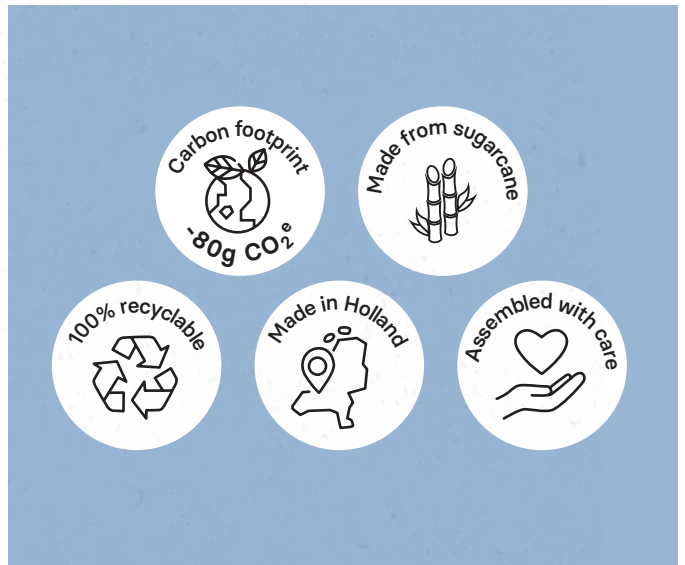

Size 21 x ø 7,4 cm **Max. printsize** 233 x 130 mm **Printtechnique** Digital print round

BE O BOTTLE

BE O
LIFESTYLE

BE O Lifestyle makes products from plants for a climate positive future.

BE ORIGINAL **your design:**