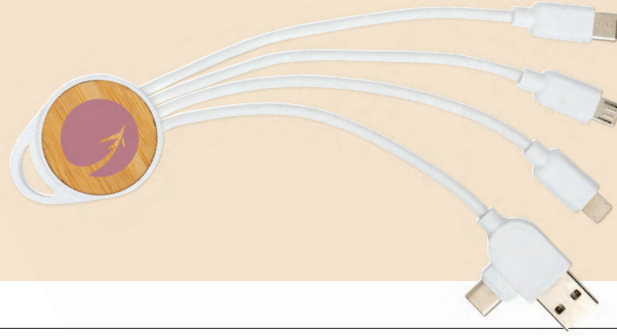

P302.343 | XDCOLLECTION

Ontario 6-in-1 round cable

Max current: 5V/2.4A • Input type: USB & Type-C • Output type: Type-C & Micro USB & Lightning • Cable: 15cm • Sync function: -

Size 17 x 3 x 2 cm **Max. printsize** 25 x 25 mm **Printtechnique** CO₂ engraving

P302.369 | XDCOLLECTION

Cork and Wheat 6-in-1 retractable cable

Max current: 9V/2.1A • Input type: USB & Type-C • Output type: Type-C & Micro USB & Lightning • Cable: 100cm • Sync function: ✓

Size 14 x 5 x 2 cm **Max. printsize** 35 x 35 mm **Printtechnique** CO₂ engraving

P308.739 | XDCOLLECTION | **NEW**

Bamboo hub with Type-C

Size 7,9 x 3,7 x 1 cm **Max. printsize** 65 x 25 mm **Printtechnique** CO₂ engraving