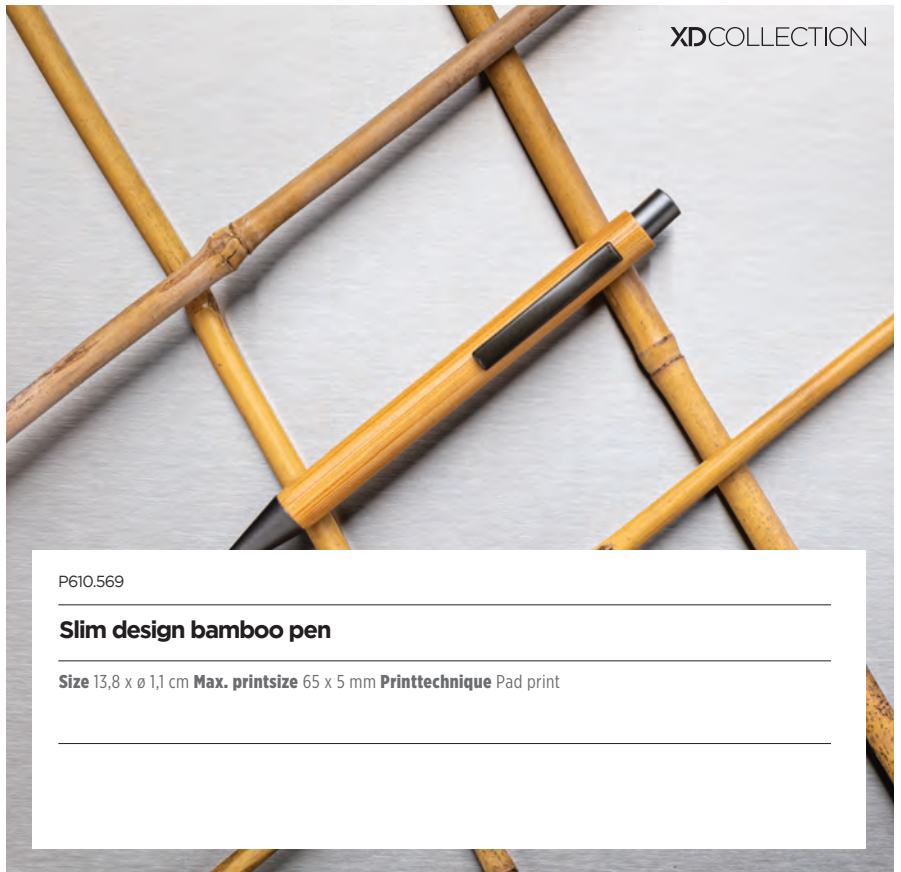

● P610.321 | 9 | XDCOLLECTION

Bamboo pen

Size 1 x 1 x 13,7 x ø 1,1 cm Max. printsize 80 x 6 mm Printtechnique Pad print

P610.509 | XDCOLLECTION

Bamboo stylus pen

Size 1 x 1 x 13,6 x ø 1,1 cm Max. printsize 80 x 6 mm Printtechnique Pad print

P610.589

Modern bamboo pen

Size 14,3 x ø 1 cm **Max. printsize** 30 x 5 mm **Printtechnique** Pad print

XDCOLLECTION

EPSILON

Saturmine

XDCOLLECTION

P610.569

Slim design bamboo pen

Size 13,8 x ø 1,1 cm **Max. printsize** 65 x 5 mm **Printtechnique** Pad print

BAGS & TRAVEL

XD Design Flex Gym bag

135

Bobby Soft, anti-theft backpack

133

Smooth PU weekend duffie