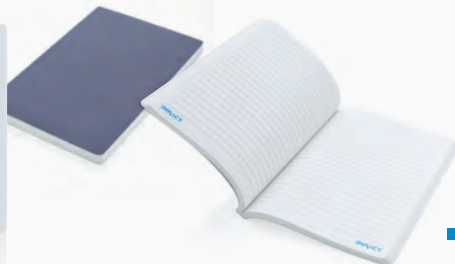

-1L

● P774.211 ● 2 ● 3 ● 5 | XD^COLLECTION

Impact softcover stone paper notebook A5

IMPACT

Material: Stone paper • A5 • 190 gr/m2 paper • Lined • 64 sheets • 128 pages

Size 21,1 x 14,1 x 1,1 cm **Max. printsize** 80 x 40 mm **Printtechnique** Pad print