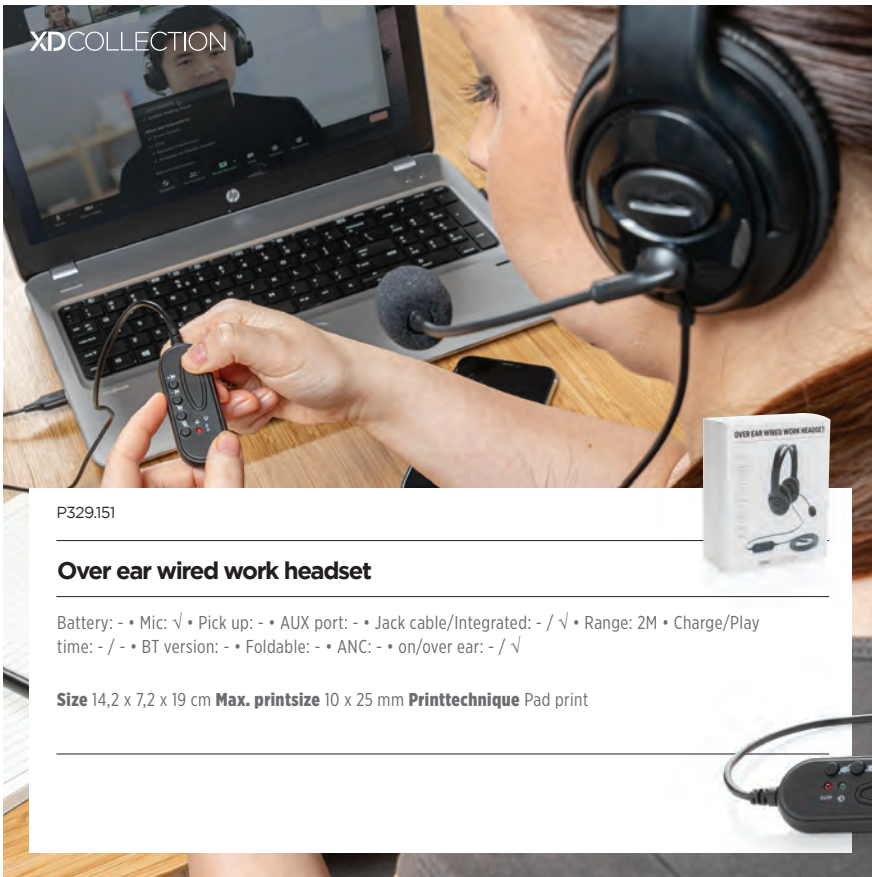

P329.151

Over ear wired work headset

Battery: - • Mic: ✓ • Pick up: - • AUX port: - • Jack cable/Integrated: - / ✓ • Range: 2M • Charge/Play time: - / - • BT version: - • Foldable: - • ANC: - • on/over ear: - / ✓

Size 14,2 x 7,2 x 19 cm **Max. printsize** 10 x 25 mm **Printtechnique** Pad print