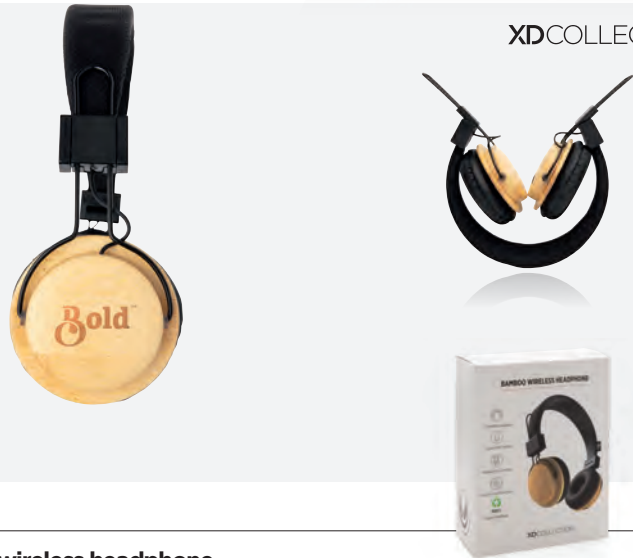

ANC wireless headphone

Battery: 250mAh • Mic: ✓ • Pick up: ✓ • AUX port: ✓ • Jack cable/Integrated: - / - • Range: 10M • Charge/Play time: 3H / 5H • BT version: 5.0 • Foldable: ✓ • ANC: ✓ • on/over ear: - / ✓

Size 15 x 8 x 19,5 cm **Max. printsize** 30 x 40 mm **Printtechnique** Pad print