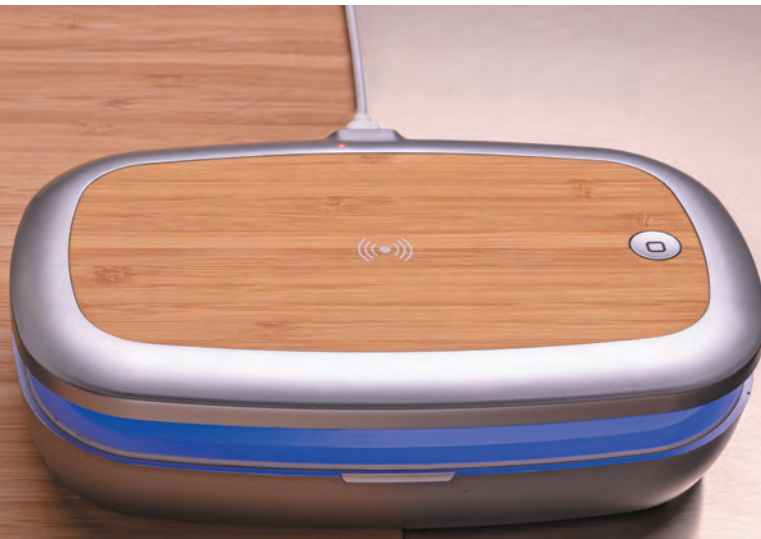

XD XCLUSIVE™

Kills up to 99.9% of bacteria and germs

UV-C LED (no toxic mercury!)

Quick disinfection

P301132

Rena UV-C steriliser box with 5W wireless charger

Input type: Micro USB cable • Input speed: 5V/2A • Wireless Output: 5W • USB Output(s): - • Type-C
Output: 9V/2A • Cable: USB A , 100 cm