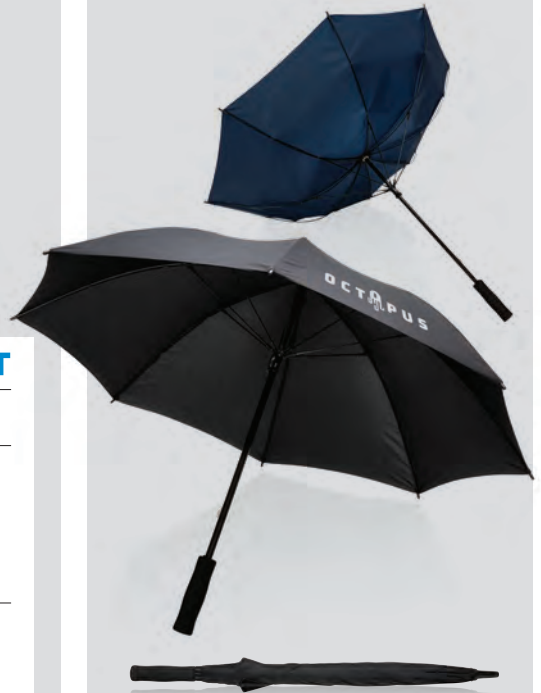

XDCOLLECTION

● P850.621 ● 2 0 3 ● 4 ● 5 ● Z | **NEW**

IMPACT

23" Impact AWARE™ RPET 190T Storm proof umbrella

Material: 190T Pongee rPET • Manual open • Frame: fibreglass • Ribs: fibreglass • Stormproof • With Aware™ tracer: ✓ • Litres of water saved: 4,5 • # Plastic bottles reused: 7,5

Size 80 x ø 115 cm **Max. printsize** 35 x 5 mm **Printtechnique** Screen transfer

-4,5L **7,5X**

XDCOLLECTION

-4,9L **8,2X**

● P850.640 ● 1 ● 2 0 3 ● 4 ● 5 ● Z | **NEW**

IMPACT

23" Impact AWARE™ RPET 190T standard auto open umbrella

Material: 190T Pongee rPET • Auto open • Frame: metal • Ribs: fibreglass • With Aware™ tracer: ✓ • Litres of water saved: 4,9 • # Plastic bottles reused: 8,2

Size 84 x ø 103 cm **Max. printsize** 60 x 6 mm **Printtechnique** Screen transfer