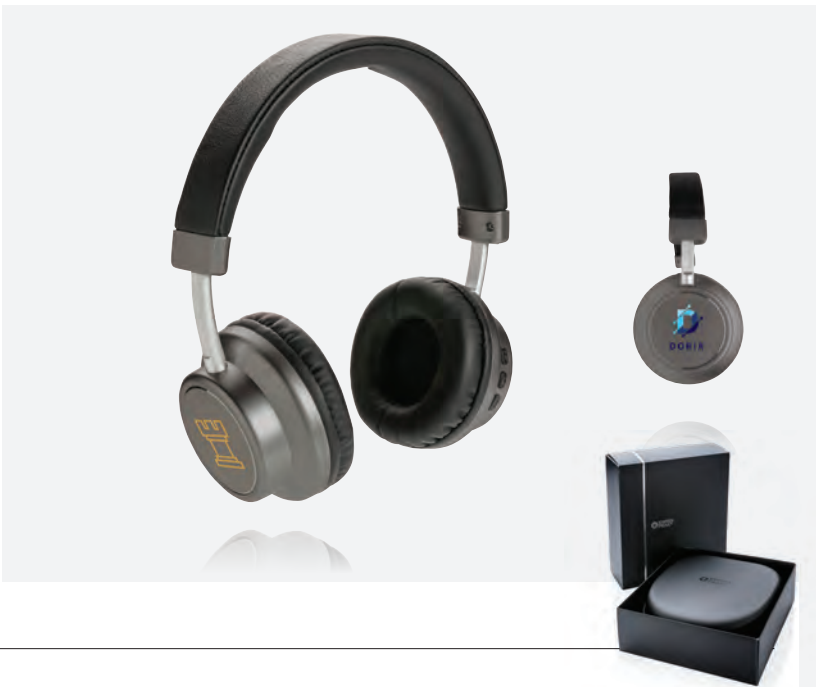

P329.451 | **NEW**

Swiss Peak wireless headphone V3

Battery: 350mAh • Mic: ✓ • Pick up: ✓ • AUX port: ✓ • Jack cable/Integrated: ✓ / - • Range: 10M • Charge/Play time: 3H / 8H • BT version: 4.2 • Foldable: - • on/over ear: ✓ / -

Size 19,3 x 19,3 x 3,5 cm **Max. printsize** 30 x 30 mm **Printtechnique** Pad print

P328.141

Swiss Peak ANC headphone

Battery: 400mAh • Mic: ✓ • Pick up: ✓ • AUX port: ✓ • Jack cable/Integrated: ✓ / - • Range: 10M • Charge/Play time: 1,5H / 14H • BT version: 4.2 • Foldable: ✓ • ANC: ✓ • on/over ear: - / ✓

Size 19,4 x 17,7 x 8,7 cm **Max. printsize** 30 x 50 mm **Printtechnique** Pad print