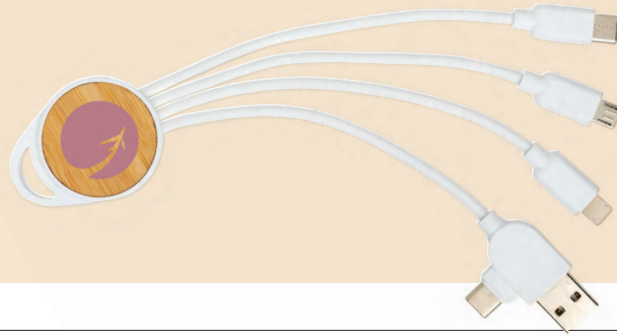

P302.343 | XDCOLLECTION

Ontario 6-in-1 round cable

Max current: 5V/2.4A • Input type: USB & Type-C • Output type: Type-C & Micro USB & Lightning • Cable: 15cm • Sync function: -

Size 17 x 3 x 2 cm **Max. printsize** 25 x 25 mm **Printtechnique** CO₂ engraving

P302.369 | XDCOLLECTION

Cork and Wheat 6-in-1 retractable cable

Max current: 9V/2.1A • Input type: USB & Type-C • Output type: Type-C & Micro USB & Lightning • Cable: 100cm • Sync function: ✓

Size 14 x 5 x 2 cm **Max. printsize** 35 x 35 mm **Printtechnique** CO₂ engraving

P308.739 | XDCOLLECTION | **NEW**

Bamboo hub with Type-C

Size 7,9 x 3,7 x 1 cm **Max. printsize** 65 x 25 mm **Printtechnique** CO₂ engraving