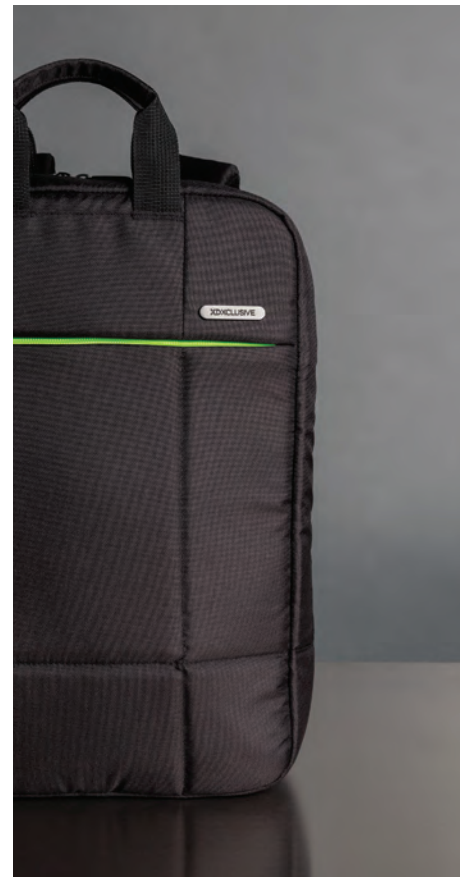

XD XCLUSIVE®

P762.531

Soho business RPET 15.6" laptop backpack PVC free

Material: 600D rPET • Laptop/tablet compartment for: 15,6" • Luggage strap: ✓ • PVC free: ✓

Size 29 x 10 x 41 cm **Max. printsize** 80 x 150 mm **Printtechnique** Screen transfer