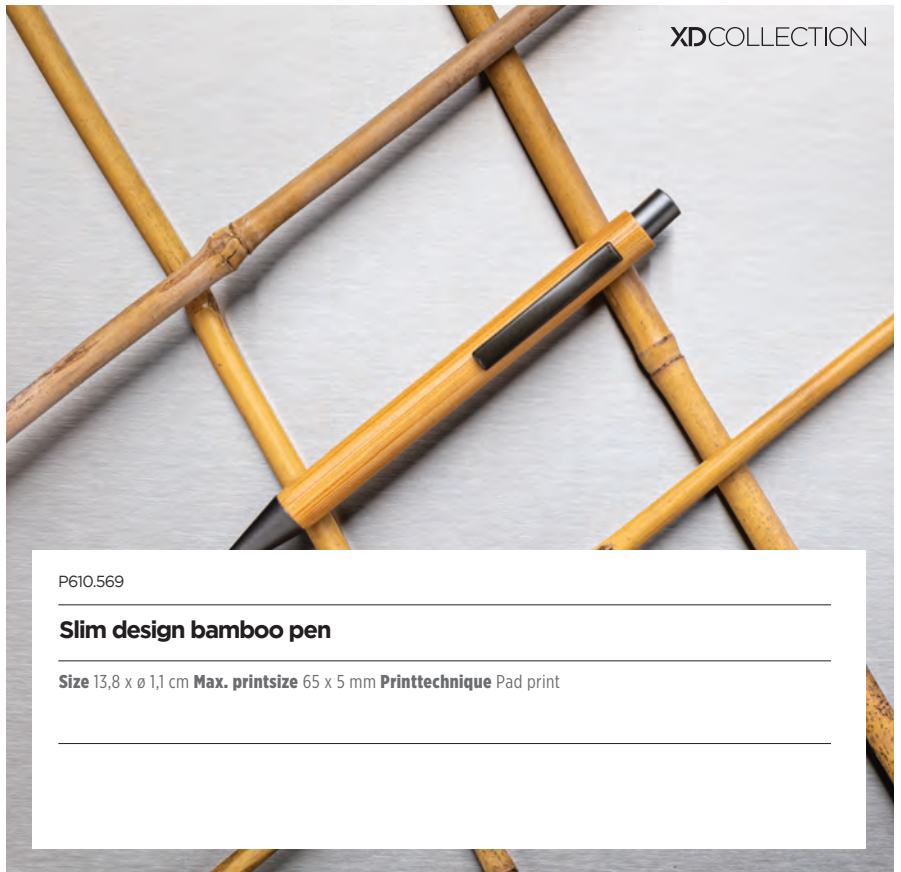

● P610.321 | 9 | XDCOLLECTION

Bamboo pen

Size 1 x 1 x 13,7 x ø 1,1 cm **Max. printsize** 80 x 6 mm **Printtechnique** Pad print

P610.509 | XDCOLLECTION

Bamboo stylus pen

Size 1 x 1 x 13,6 x ø 1,1 cm **Max. printsize** 80 x 6 mm **Printtechnique** Pad print

P610.589

Modern bamboo pen

Size 14,3 x ø 1 cm **Max. printsize** 30 x 5 mm **Printtechnique** Pad print

XDCOLLECTION

EPSILON

Saturmine

XDCOLLECTION

P610.569

Slim design bamboo pen

Size 13,8 x ø 1,1 cm **Max. printsize** 65 x 5 mm **Printtechnique** Pad print

BAGS & TRAVEL

XD Design Flex Gym bag

135

Bobby Soft, anti-theft backpack

133

Smooth PU weekend duffie