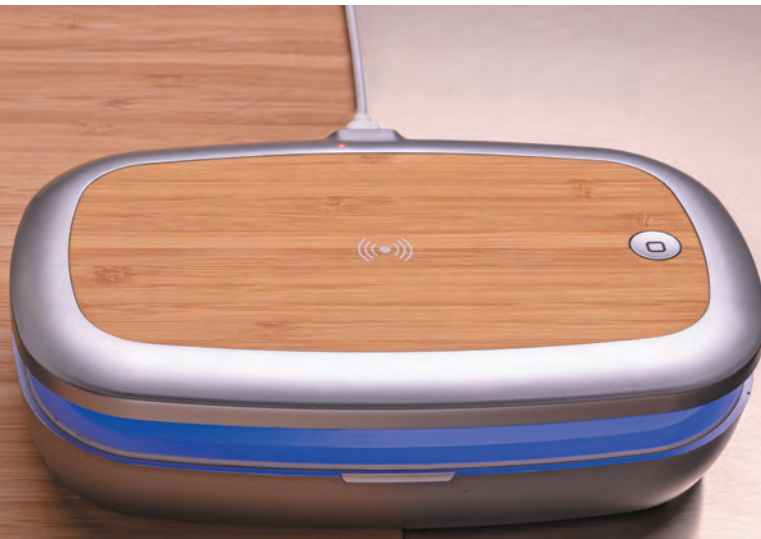

XD XCLUSIVE™

Kills up to 99.9% of bacteria and germs

UV-C LED (no toxic mercury!)

Quick disinfection

P301132

Rena UV-C steriliser box with 5W wireless charger

Input type: Micro USB cable • Input speed: 5V/2A • Wireless Output: 5W • USB Output(s): - • Type-C Output: 9V/2A • Cable: USB A , 100 cm