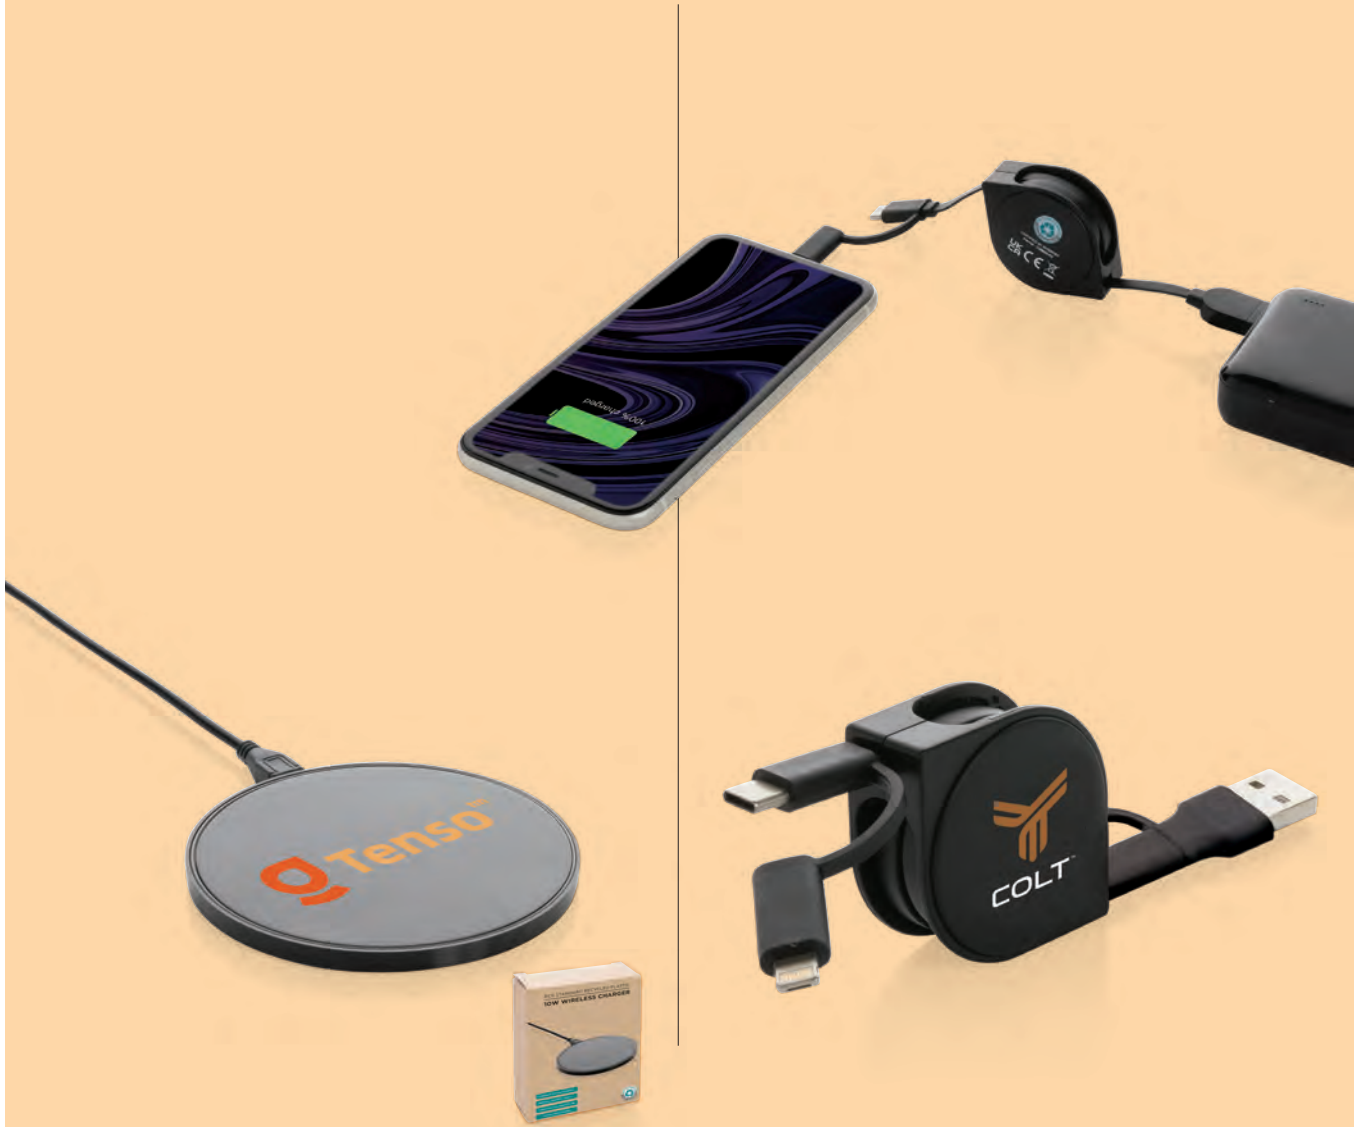

P308.661 | **NEW**

RCS standard recycled plastic 10W wireless charger

Input type: Micro USB • Input speed: 9V/1.5A • Wireless Output: 10W • USB Output(s): - • Type-C Output: - • Cable: USB A > Micro USB, 150 cm

Size 0,7 x ø 10,1 cm **Max. printsize** 20 x 30 mm **Printtechnique** Pad print

P302.661 | **NEW**

RCS standard recycled plastic and TPE 6 in 1 cable

Max current: 5V/2A • Input type: USB & Type-C • Output type: Type-C & Micro USB & Lightning • Cable: 100cm • Sync function: √

Size 5 x 5 x 2 cm **Max. printsize** 65 x 65 mm **Printtechnique** Pad print