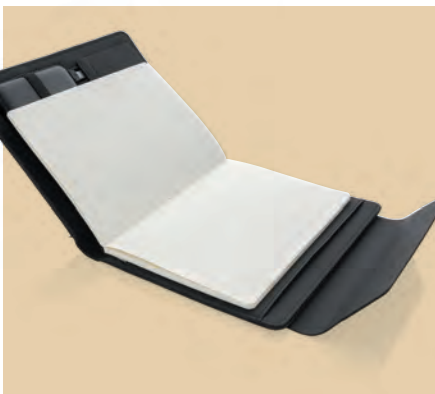

P774.071

Fiko wireless charging portfolio A4 with powerbank

Size 31 x 25 x 2,5 cm Max. printsize 40 x 80 mm Printtechnique Pad print

XDXCLUSIVE

P774.081

Fiko wireless charging A5 portfolio with powerbank

Size 22,5 x 19 x 3 cm Max. printsize 40 x 80 mm Printtechnique Pad print