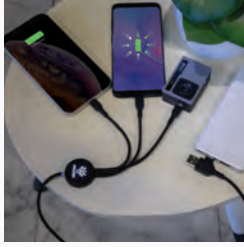

P302.391 | XDCOLLECTION

Light up logo 6-in-1 cable

Max current: 5V/2.4A • Input type: USB & Type-C • Output type: Type-C & Micro USB & Lightning • Cable: 120cm • Sync function: -

Size 120 x 2 x 1 cm **Max. printsize** 25 x 25 mm **Printtechnique** Laser engraving