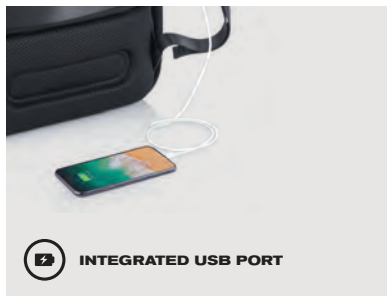

Size 31,5 x 14,5 x 46 cm **Max. printsize** 180 x 150 mm **Printtechnique** Screen transfer

DUAL FUNCTION

BUSINESS BACKPACK

GYM BAG

INTEGRATED USB PORT

XDDESIGN

FLEX GYM BAG

ANTI-THEFT