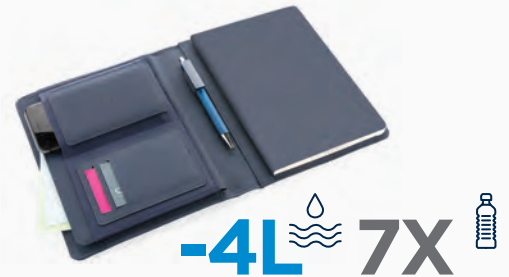

Impact AWARE™ RPET A4 portfolio with zipper

IMPACT

Material: 300D rPET • A4 • 80 gr/m2 paper • 20 sheets • Lined • Versatile pockets • With zipper • Litres of water saved: 6 • # Plastic bottles reused: 10

Size 33,1 x 24,5 x 2 cm **Max. printsize** 150 x 100 mm **Printtechnique** Screen transfer