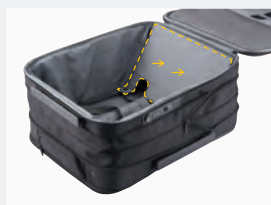

XDDESIGN

AWARE

52 X
31 L

FLEX FOLDABLE TROLLEY

ECO FRIENDLY

FOLDABLE DESIGN

INTEGRATED
TSA LOCK

P705.811 | **NEW**

XD Design Flex Foldable Trolley

Material: 1680D rPET • Volume (litres): 15-30 • Laptop/tablet compartment for: 15,6" • USB charger port: √

Size 39 x 15,5 x 51 cm **Max. printsize** 200 x 150 mm **Printtechnique** Screen transfer