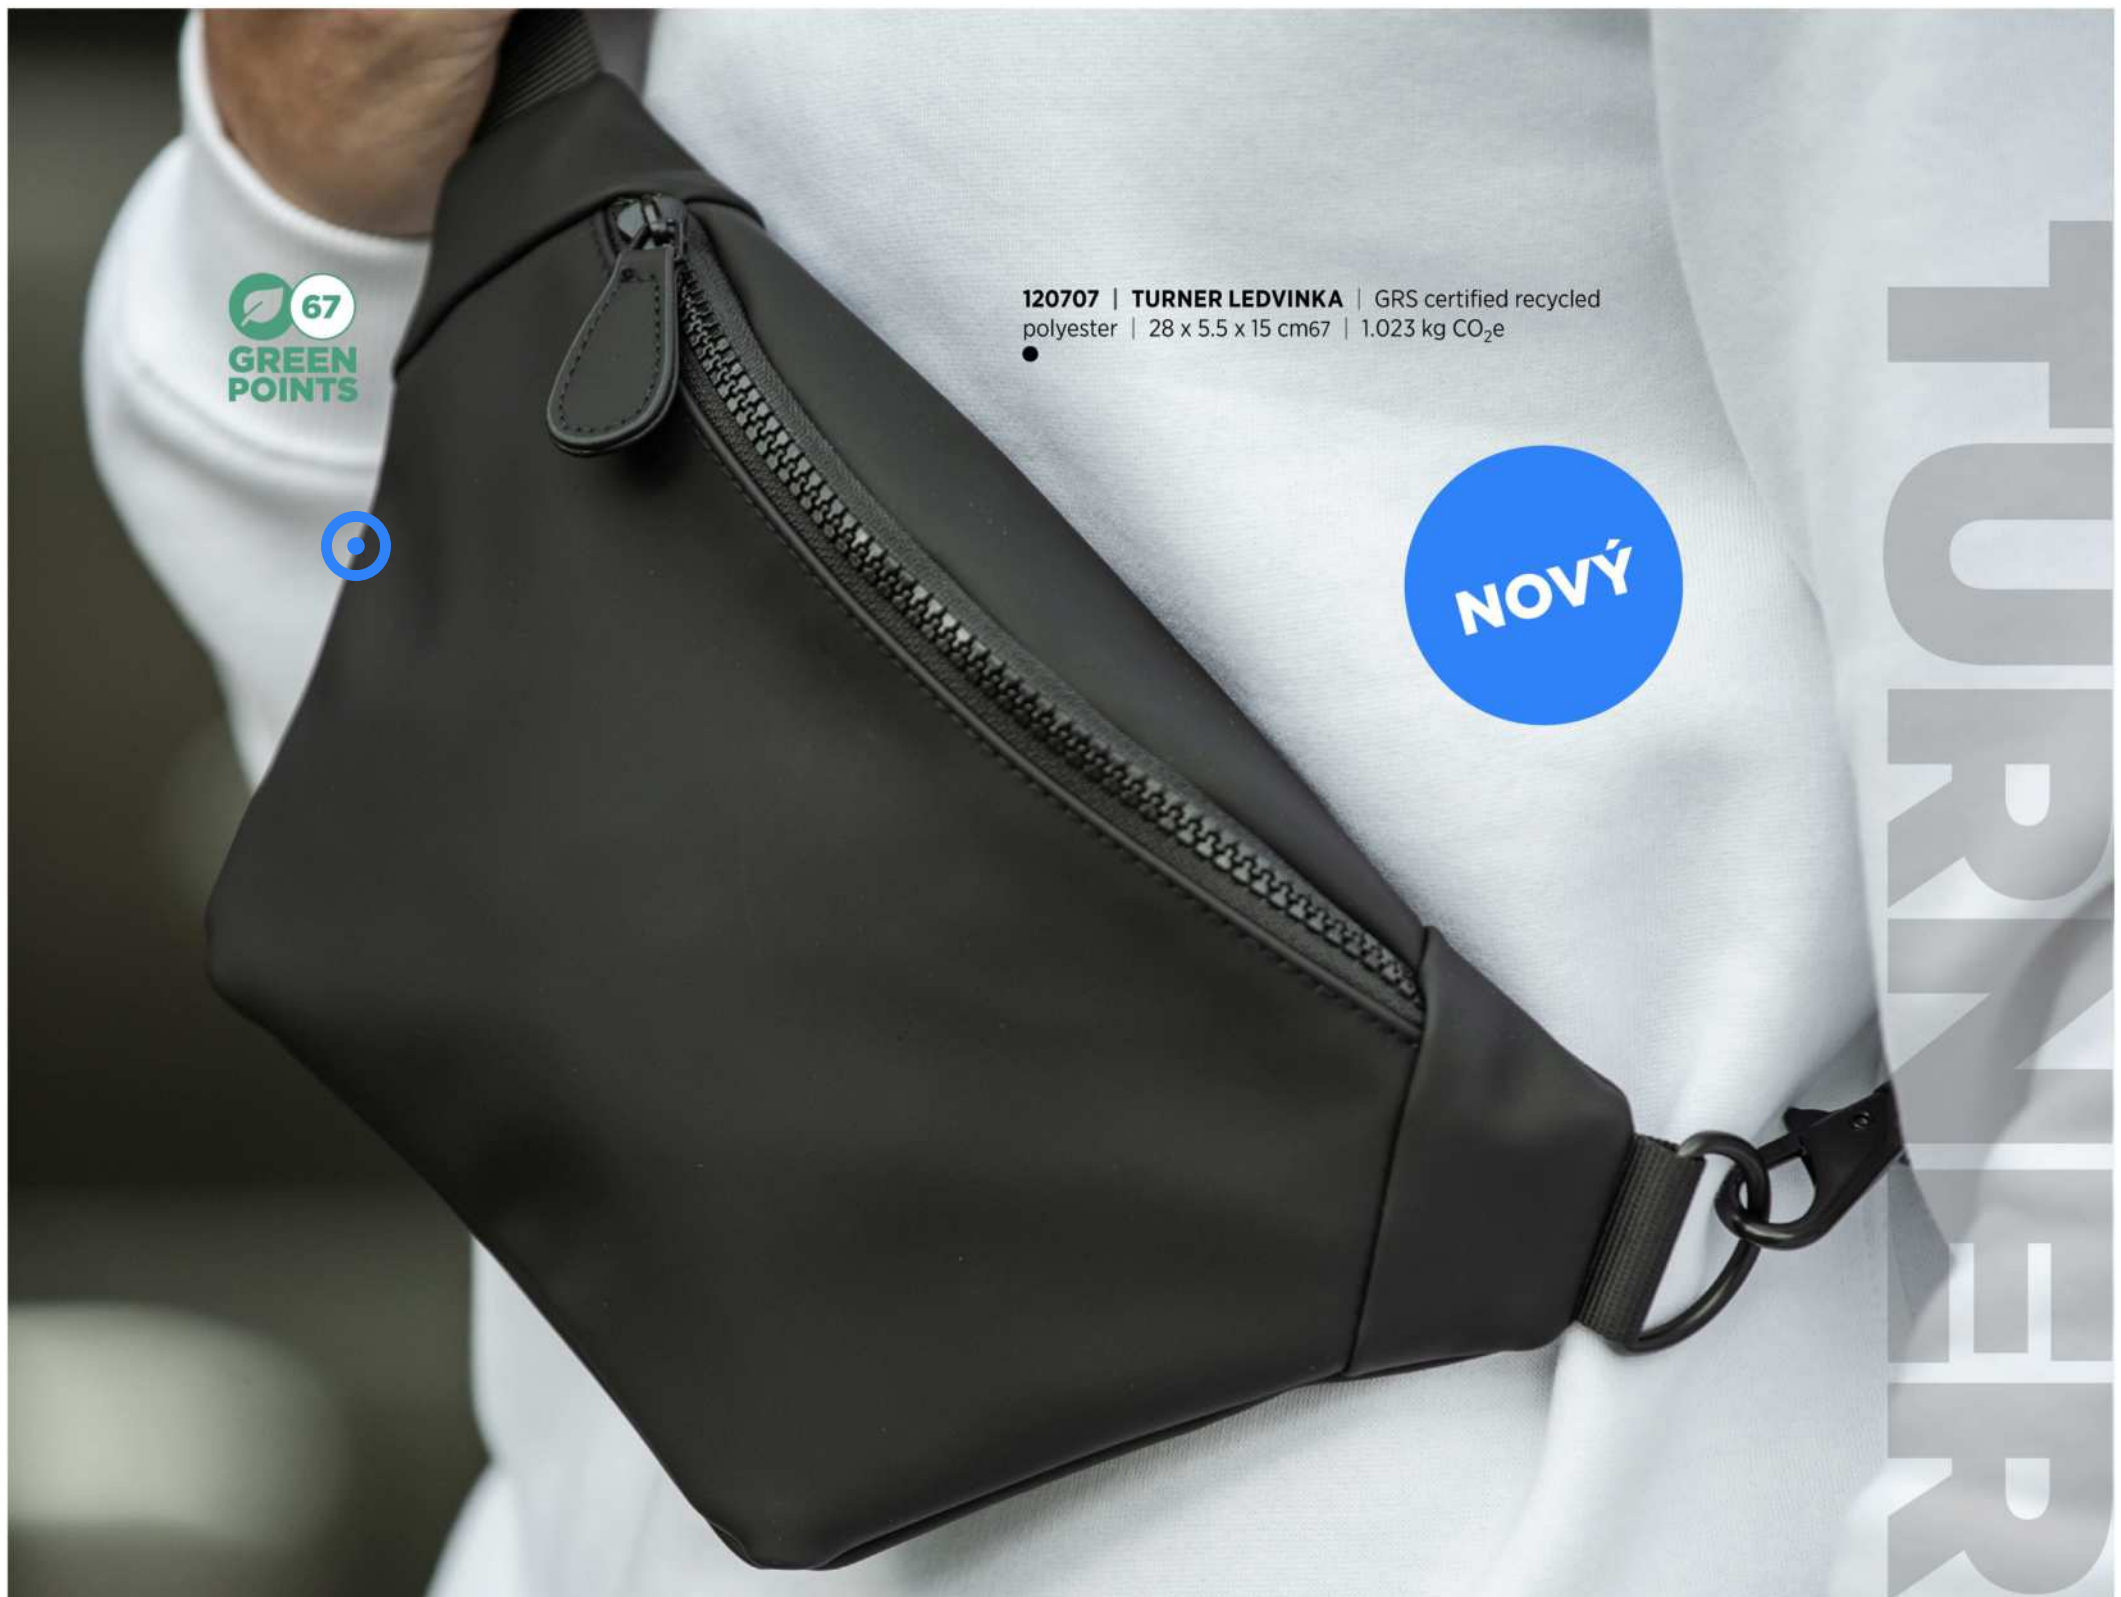

60
GREEN
POINTS

NOVÝ

120708 | TURNER PSANIČKO S
ORGANIZÉREM | 25 x 18 cm | 0.877 kg CO₂e

67
GREEN
POINTS

120707 | TURNER LEDVINKA | GRS certified recycled
polyester | 28 x 5.5 x 15 cm67 | 1.023 kg CO₂e

NOVÝ