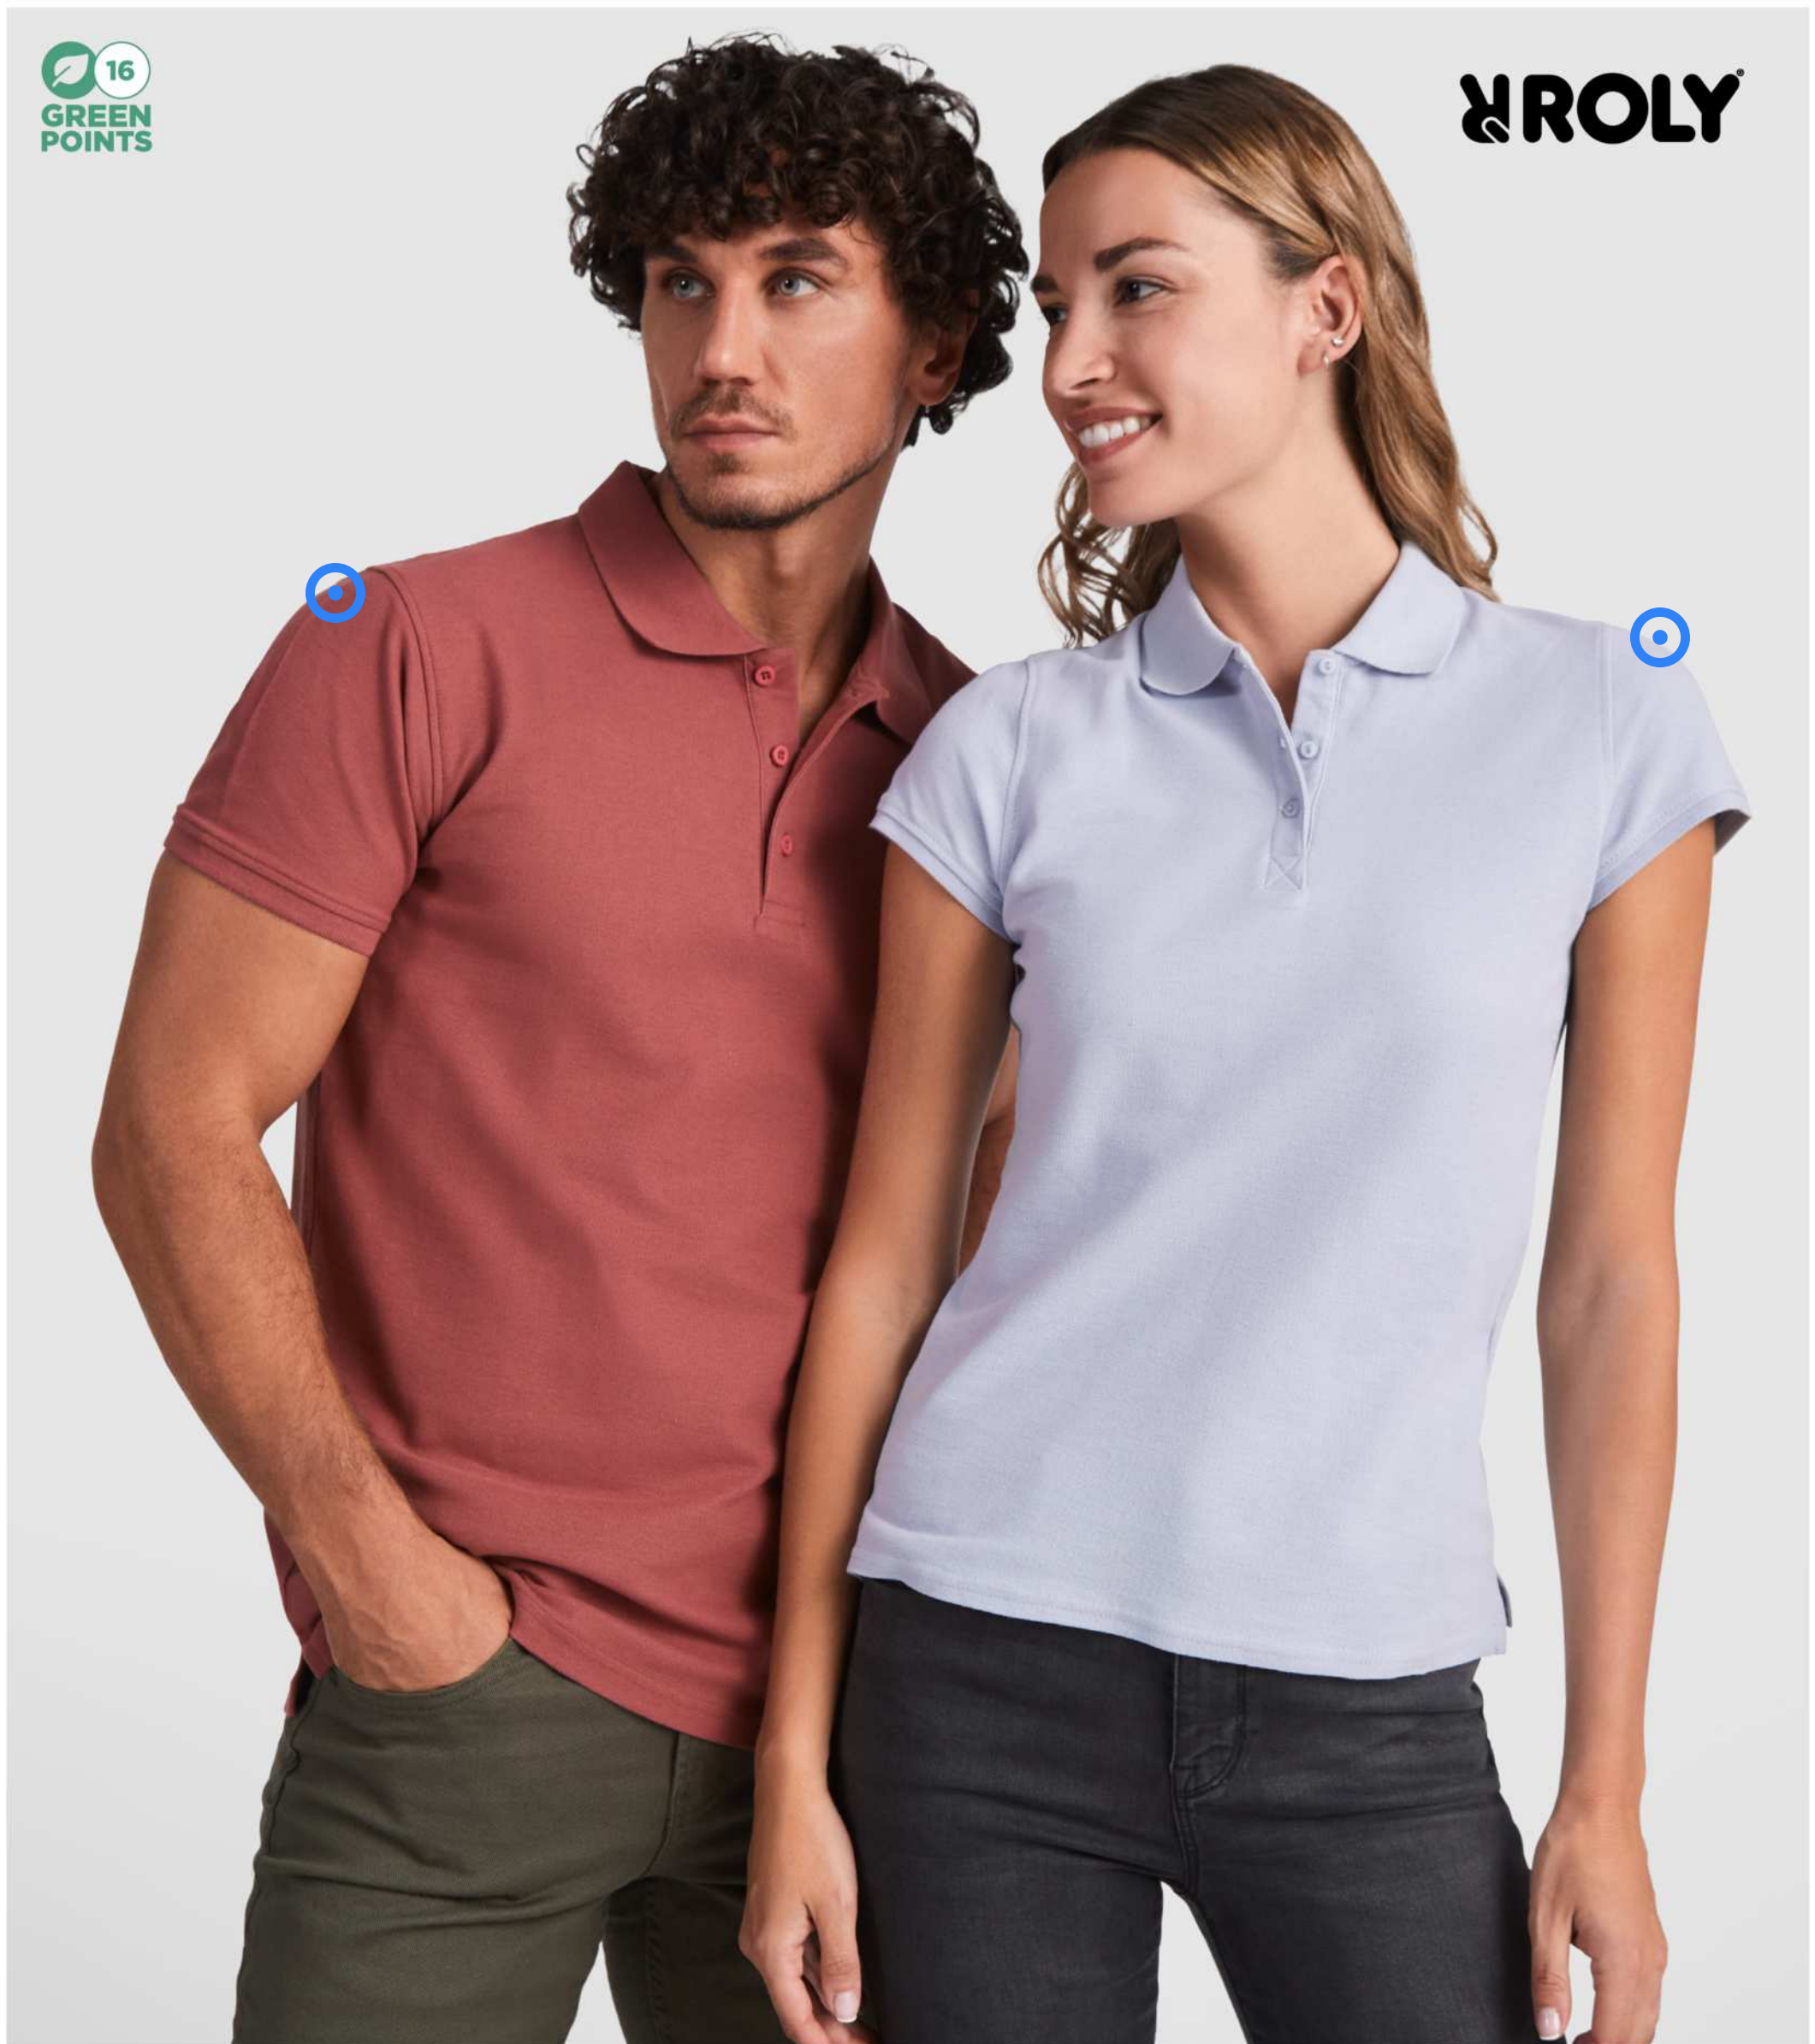

PROLY

R6638 S-3XL ♂ R6634 S-3XL ♀ K6638 3/4-11/12 ♂ STAR POLOKOŠILE S KRÁTKÝM RUKÁVEM | Bavlna | 1.43 kg CO₂e