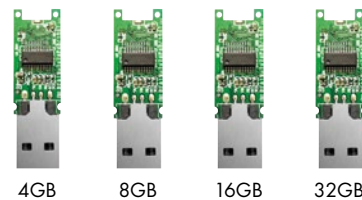

4GB 8GB 16GB 32GB

CAPACITY

BOX

03 06 77

LABELING

4GB/8GB/16GB/32GB

28726

Twister pendrive