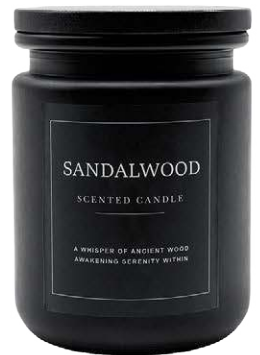

# Pure BLACK energy

R08172.02

R85322.02

R17019.02

R64387.02

R17383.02

R85323.02

★  
NEW  
ARRIVALS  
in Black